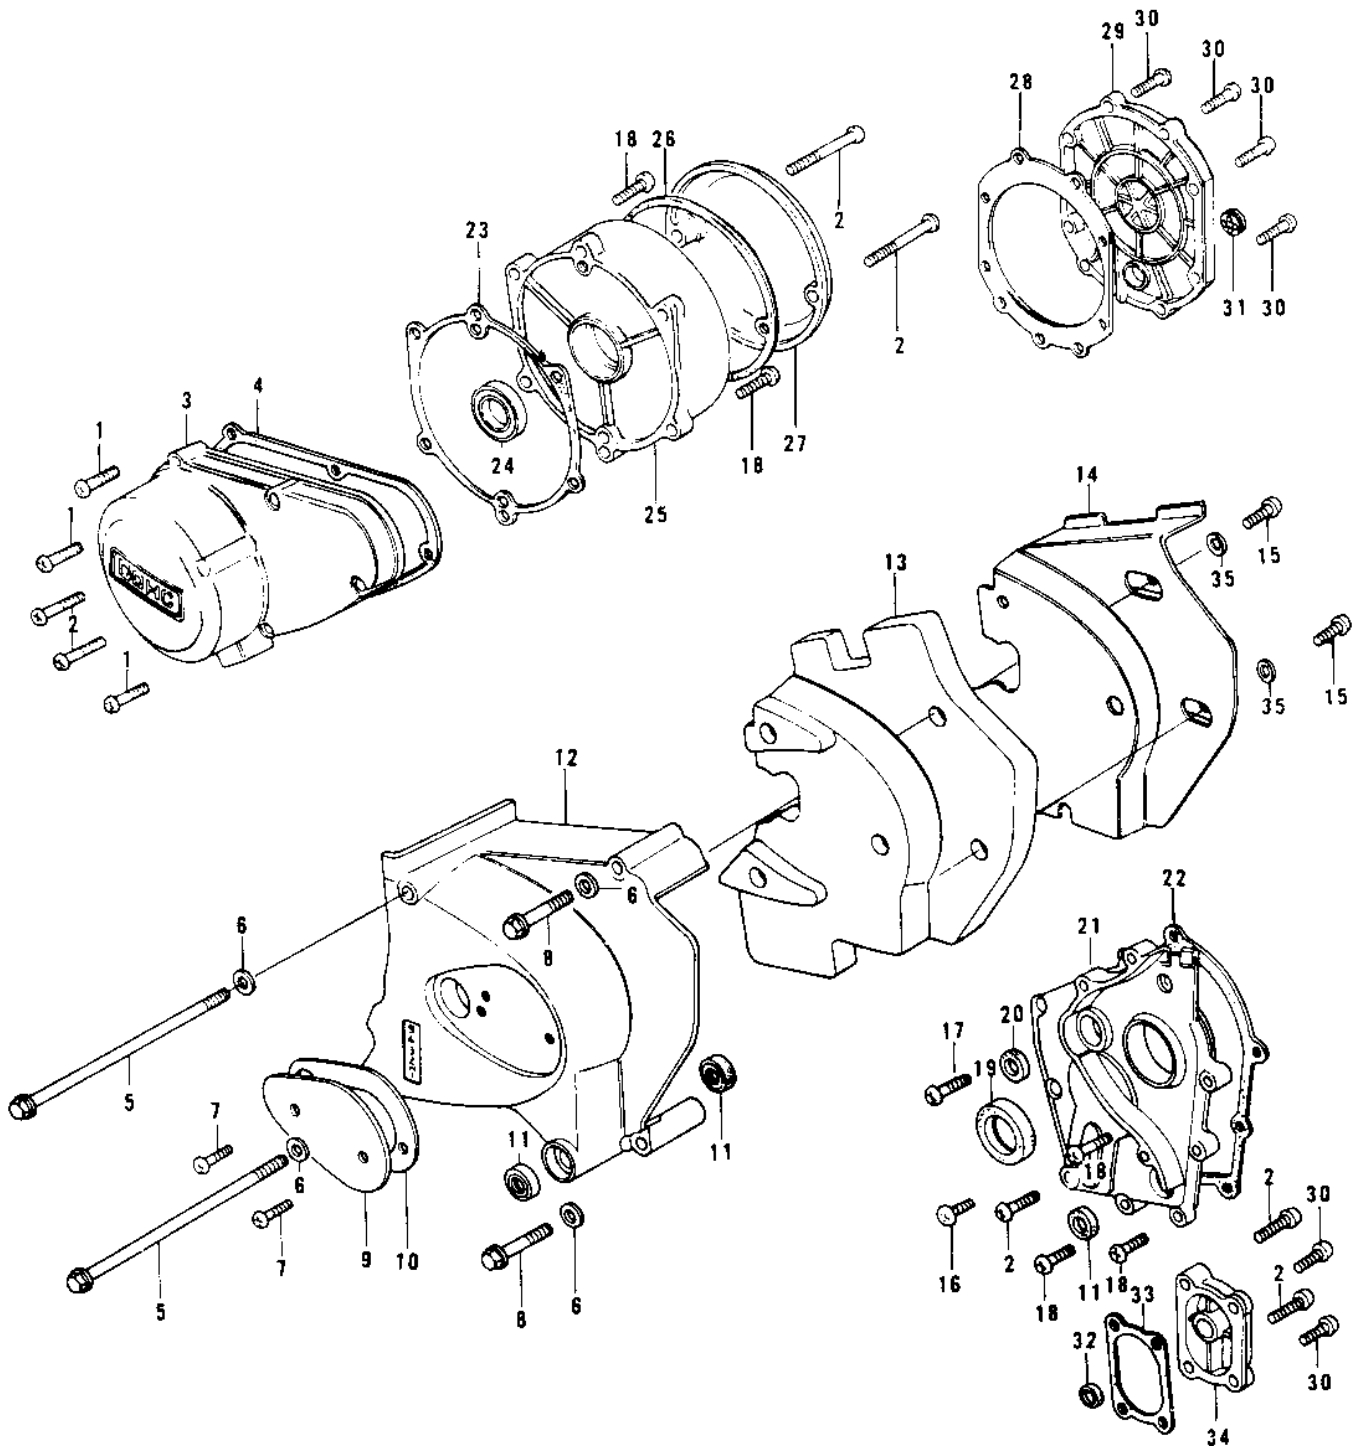

# 1978 Police 1000 PARTS DIAGRAM

ENGINE COVERS (78 C1/C1A)

# 1978 Police 1000 PARTS LIST

## ENGINE COVERS (78 C1/C1A)

ITEM NAME	PART NUMBER	QUANTITY
SCREW PAN HEAD 6X30 (Ref # 1)	220B0630	7
SCREW PAN HEAD 6X40 (Ref # 2)	220B0640	8
COVER,L.H ENGINE (Ref # 3)	14031-100-80	1
GASKET,GENERATOR COV (Ref # 4)	11060-1075	1
BOLT-UPSET,6X125 (Ref # 5)	112G06125	2
WASHER PLAIN 6MM (Ref # 6)	410B0600	4
SCREW PAN HEAD 6X16 (Ref # 7)	220B0616	2
BOLT,6X70 (Ref # 8)	110G0670	2
COVER,OIL PUMP (Ref # 9)	14026-012	1
GASKET,CHAIN COVER (Ref # 10)	14045-015	1
OIL SEAL SB12205 (Ref # 11)	92049-004	3
COVER,FRONT CHAIN (Ref # 12)	14026-039-80	1
ARRESTER,SOUND (Ref # 13)	92075-314	1
COVER,SOUND ARRESTER (Ref # 14)	14024-012	1
SCREW PAN HEAD 6X10 (Ref # 15)	220B0610	4
SCREW PAN HEAD 6X60 (Ref # 16)	220B0660	1
SCREW PAN HEAD 6X28 (Ref # 17)	220B0628	1
SCREW PAN HEAD 6X22 (Ref # 18)	220B0622	11
OIL SEAL SC325210 (Ref # 19)	92050-024	1
OIL SEAL,TC7187 (Ref # 20)	92050-048	1
COVER,TRANSMISSION (Ref # 21)	14025-1106	1
GASKET,MISSION COVER (Ref # 22)	14058-004	1
GASKET,RH ENGINE COV (Ref # 23)	11060-1071	1
OIL SEAL,S25407R (Ref # 24)	92050-047	1
COVER,R.H ENGINE (Ref # 25)	14032-083	1
GASKET,POINT CAP (Ref # 26)	14050-006	1
COVER,BREAKER POINT (Ref # 27)	14027-023-80	1
GASKET,CLUTCH (Ref # 28)	14046-024	1
COVER,CLUTCH (Ref # 29)	14032-121	1

## ENGINE COVERS (78 C1/C1A)

ITEM NAME	PART NUMBER	QUANTITY
SCREW PAN HEAD 6X25 (Ref # 30)	220B0625	11
GAUGE,OIL LEVEL (Ref # 31)	52015-004	1
OIL SEAL,SC22325 (Ref # 32)	92049-1048	1
GASKET,KICK COVER (Ref # 33)	14046-025	1
COVER,KICK SHAFT,BAR (Ref # 34)	14032-075-2H	1
WASHER PLAIN 6MM (Ref # 35)	411B0600	4