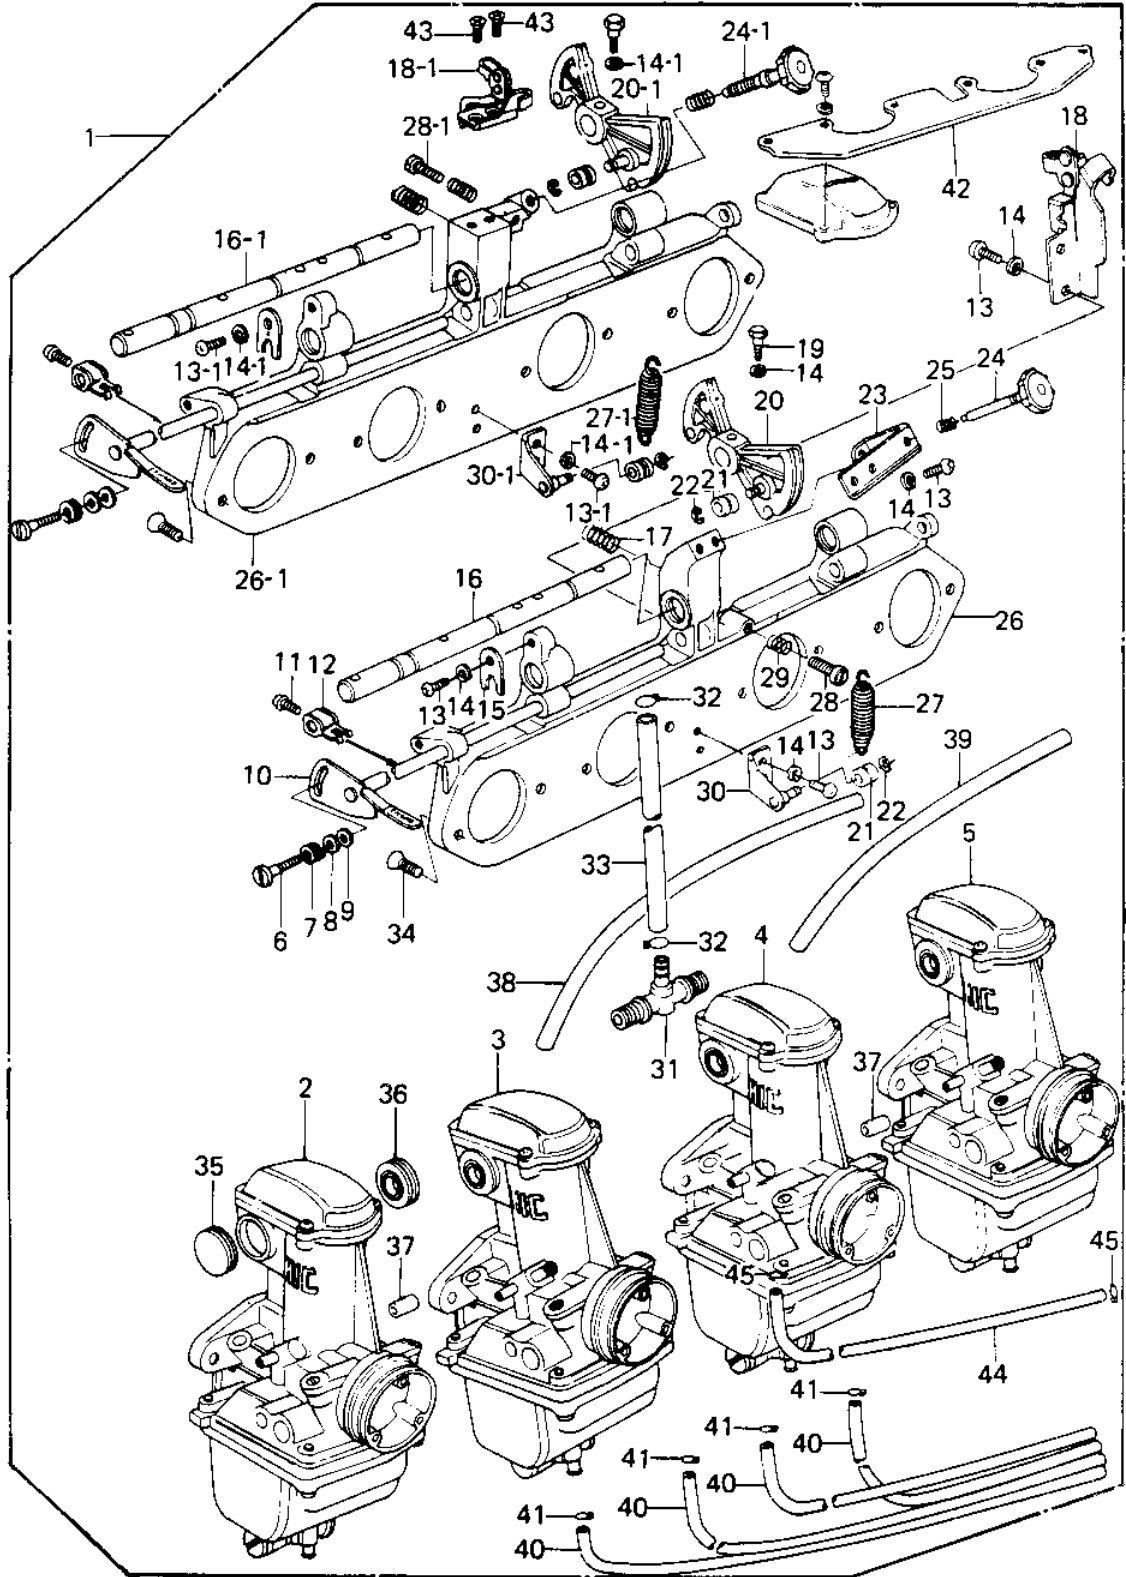

1978 Police 1000 PARTS DIAGRAM

CARBURETOR ASSY ('78 C1/C1A)

1978 Police 1000 PARTS LIST

CARBURETOR ASSY ('78 C1/C1A)

ITEM NAME	PART NUMBER	QUANTITY
CARBURETOR ASSY (Ref # 1)	16001-1024	1
CARBURETOR ASSY (Ref # 1)	16001-1024	1
CARBURETOR ASSY (Ref # 1)	16001-1025	1
CARB ASSY,L.H OUTSID (Ref # 2)	16001-311	1
CARBURETOR L.H OUT (Ref # 2)	16001-1056	1
CARB ASSY,L.H INSIDE (Ref # 3)	16001-312	1
CARBURETOR,L.H.INSID (Ref # 3)	16001-1057	1
CARB ASSY,R.H INSIDE (Ref # 4)	16001-313	1
CARBURETOR,R.H INSID (Ref # 4)	16001-1058	1
CARB ASSY,R.H OUTSID (Ref # 5)	16001-314	1
CARBURETOR R.H OUT (Ref # 5)	16001-1059	1
SCREW (Ref # 6)	16046-005	1
SPRING,F (Ref # 7)	16040-009	1
WASHER PLAIN 5MM (Ref # 8)	410B0500	1
WASHER,PLAIN (Ref # 9)	16039-019	1
SHAFT,STARTER PLUNGE (Ref # 10)	16041-021	1
SCREW,PAN HEAD,5X7 (Ref # 11)	16046-007	4
LEVER,STARTER PLUNGE (Ref # 12)	13168-1026	4
SCREW-PAN-CROS (Ref # 13)	220B0514	7
SCREW-PAN-CROS (Ref # 13-1)	220B0514	3
WASHER SPRING 5MM (Ref # 14)	461F0500	8
WASHER SPRING 5MM (Ref # 14-1)	461F0500	4
PLATE,SHAFT STOPPER (Ref # 15)	16055-012	1
SHAFT,CARB CONNECTIO (Ref # 16)	16041-022	1
SHAFT,CARB CONNECTIO (Ref # 16-1)	16041-017	1
SPRING,CABLE PULLY (Ref # 17)	16040-022	1
BRACKET,CABLE PULLY (Ref # 18)	16077-014	1
BRACKET,THROTTLE CAB (Ref # 18-1)	16077-017	1
BOLT,HEX HEAD,5X14 (Ref # 19)	16067-006	1