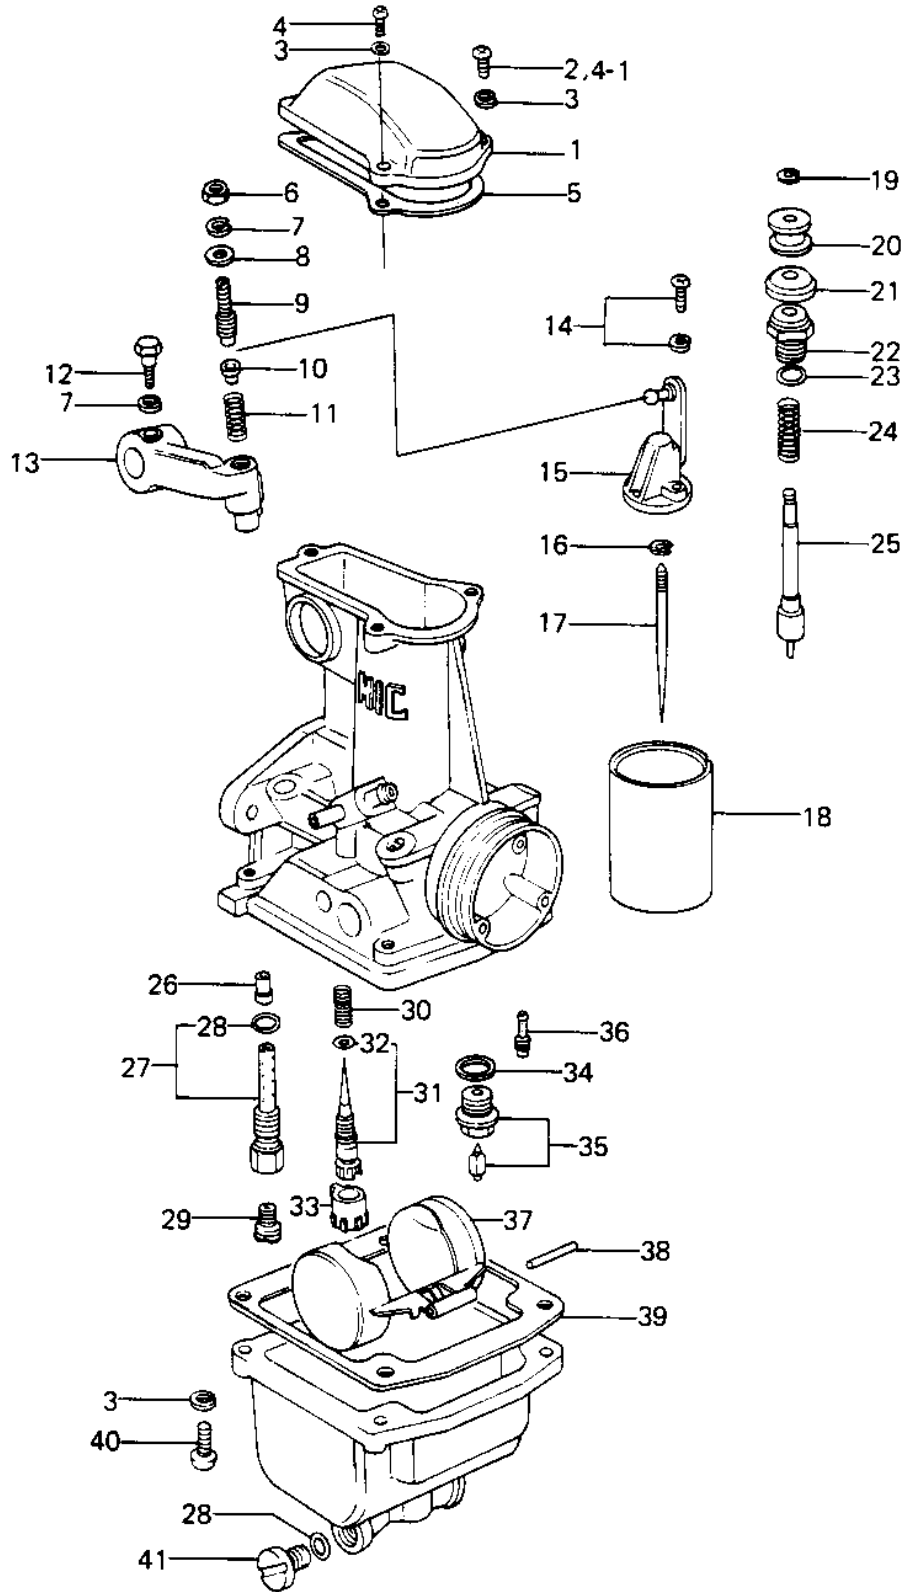

1978 Police 1000 PARTS DIAGRAM

CARBURETOR PARTS ('78 C1/C1A)

1978 Police 1000 PARTS LIST

CARBURETOR PARTS ('78 C1/C1A)

ITEM NAME	PART NUMBER	QUANTITY
TOP,MIXING CHAMBER (Ref # 1)	16005-027	4
SCREW PAN HEAD 4X16 (Ref # 2)	220B0416	6
WASHER SPRING 4MM (Ref # 3)	461F0400	28
SCREW-PAN-WS-CROS (Ref # 4)	223B0414	6
SCREW-PAN-WS-CROS (Ref # 4-1)	223B0414	12
GASKET,CHAMBER TOP (Ref # 5)	16019-031	4
NUT,5MM (Ref # 6)	16003-013	4
WASHER SPRING 5MM (Ref # 7)	461F0500	5
WASHER,PLAIN (Ref # 8)	16039-016	4
SCREW,SLOTTED (Ref # 9)	16046-012	4
SEAT,SPRING (Ref # 10)	16057-002	4
SPRING (Ref # 11)	16040-026	4
BOLT,HEX HEAD,5X14 (Ref # 12)	16067-006	4
LEVER,THROTTLE (Ref # 13)	39075-1001	4
SCREW,PAN HEAD,3X14 (Ref # 14)	16033-031	8
BRACKET,THROTTLE VAL (Ref # 15)	16007-028	4
CIRCLIP (Ref # 16)	16008-010	4
JET NEEDLE (Ref # 17)	16009-074	4
JET NEEDLE,5DL3 (Ref # 17)	16009-071	4
VALVE,THROTTLE,CA1.5 (Ref # 18)	16025-085	4
CIRCLIP (Ref # 19)	16076-003	4
COLLAR (Ref # 20)	16073-014	4
CAP,STARTER PLUNGER (Ref # 21)	16039-015	4
CAP,STARTER PLUNGER (Ref # 22)	16012-015	4
"O" RING,9MM (Ref # 23)	670B1509	4
SPRING,STARTER PLUG (Ref # 24)	16013-008	4
PLUNGER,STARTER (Ref # 25)	16016-021	4
NEEDLE JET,O-6 (Ref # 26)	16017-097	4
NEEDLE JET,AO-5 (Ref # 26)	16017-1034	4