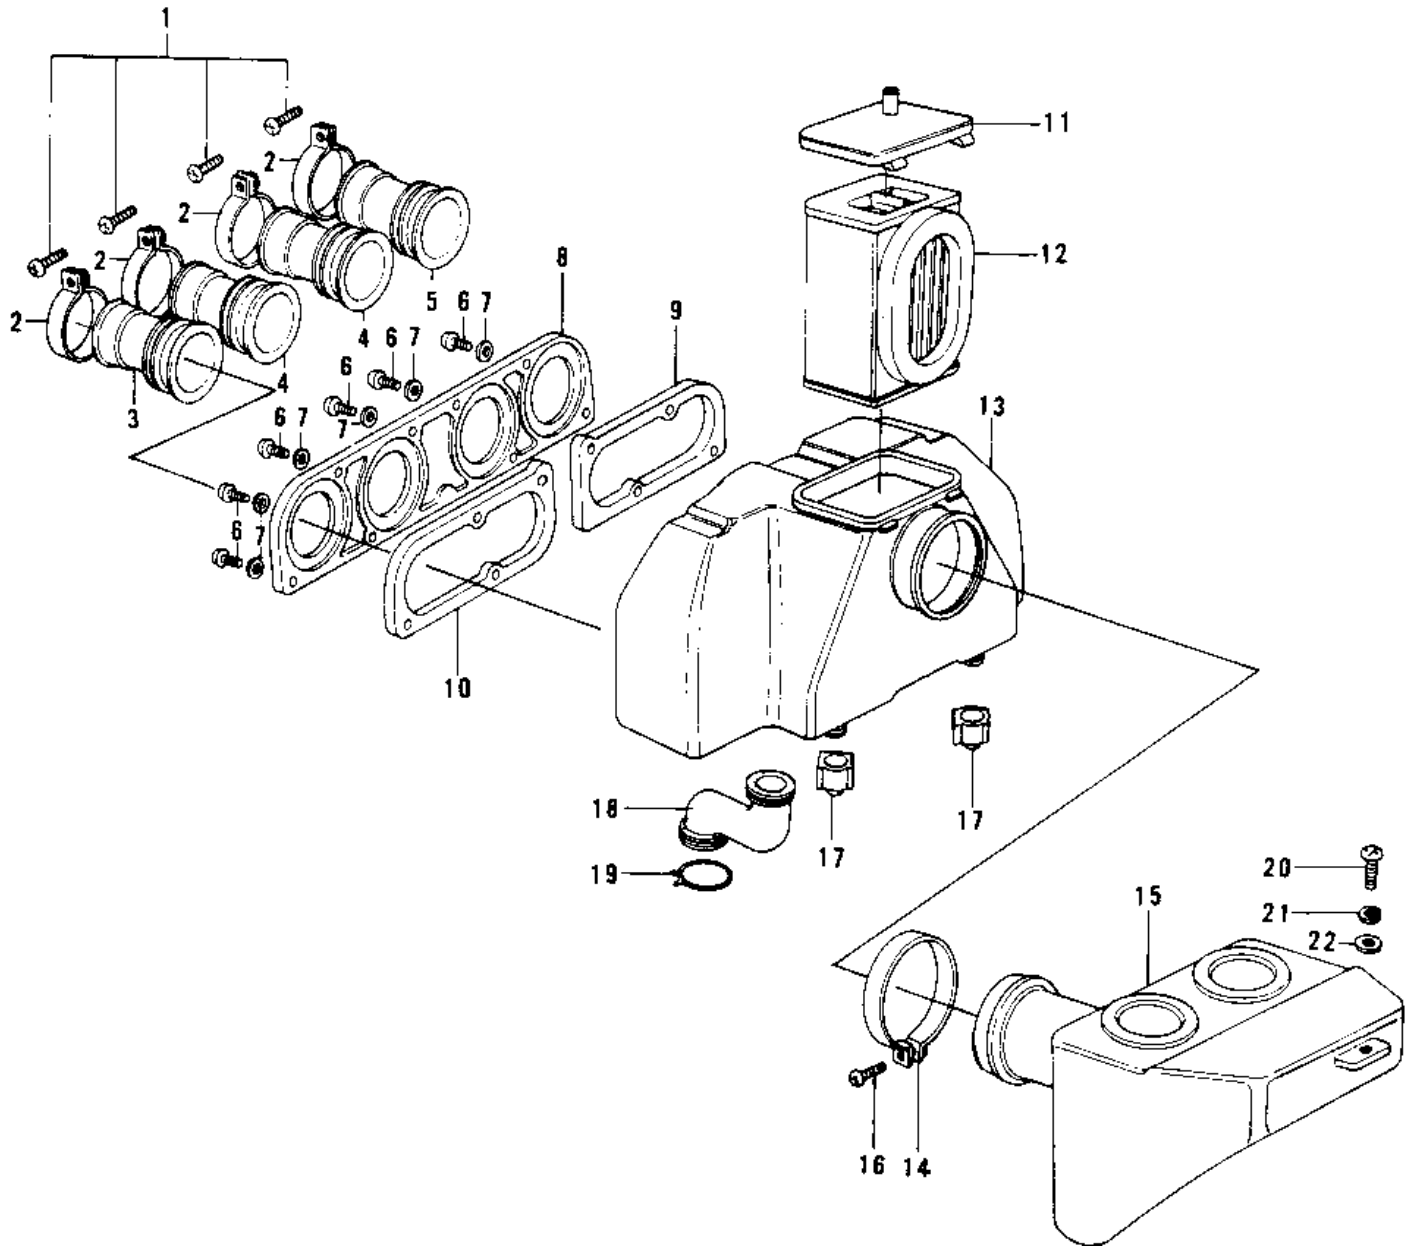

1978 Police 1000 PARTS DIAGRAM

AIR CLEANER (78 C1/C1A)

1978 Police 1000 PARTS LIST

AIR CLEANER (78 C1/C1A)

ITEM NAME	PART NUMBER	QUANTITY
SCREW-PAN-CROS (Ref # 1)	220B0535	4
CLAMP-INLET PIPE (Ref # 2)	92037-061	4
DUCT,AIR CLEANER,#1 (Ref # 3)	14073-1022	1
DUCT,AIR CLEANER,#2, (Ref # 4)	14073-1023	2
DUCT,AIR CLEANER,#4 (Ref # 5)	14073-1024	1
SCREW PAN HEAD 4X16 (Ref # 6)	220B0416	8
WASHER PLAIN 4MM (Ref # 7)	410B0400	8
PLATE,CARBURETOR HOL (Ref # 8)	11040-001	1
PLATE,CARBURETOR HOL (Ref # 9)	11040-003	1
PLATE,CARBURETOR HOL (Ref # 10)	11040-002	1
CAP,AIR CLEANER (Ref # 11)	11012-075	1
ELEMENT,AIR CLNR (Ref # 12)	11013-063	1
BODY,AIR CLEANER (Ref # 13)	11011-1025	1
CLAMP (Ref # 14)	92037-106	1
SILENCER (Ref # 15)	11016-009	1
BOLT,5X50 (Ref # 16)	92011-036	1
CAP,DRAIN (Ref # 17)	11012-1083	2
TUBE,DRAIN (Ref # 18)	92059-124	1
CLAMP BREATHER PIPE (Ref # 19)	92037-028	1
SCREW PAN HEAD 6X16 (Ref # 20)	220B0616	1
WASHER SPRING 6MM (Ref # 21)	461F0600	1
WASHER PLAIN 6MM (Ref # 22)	410B0600	1