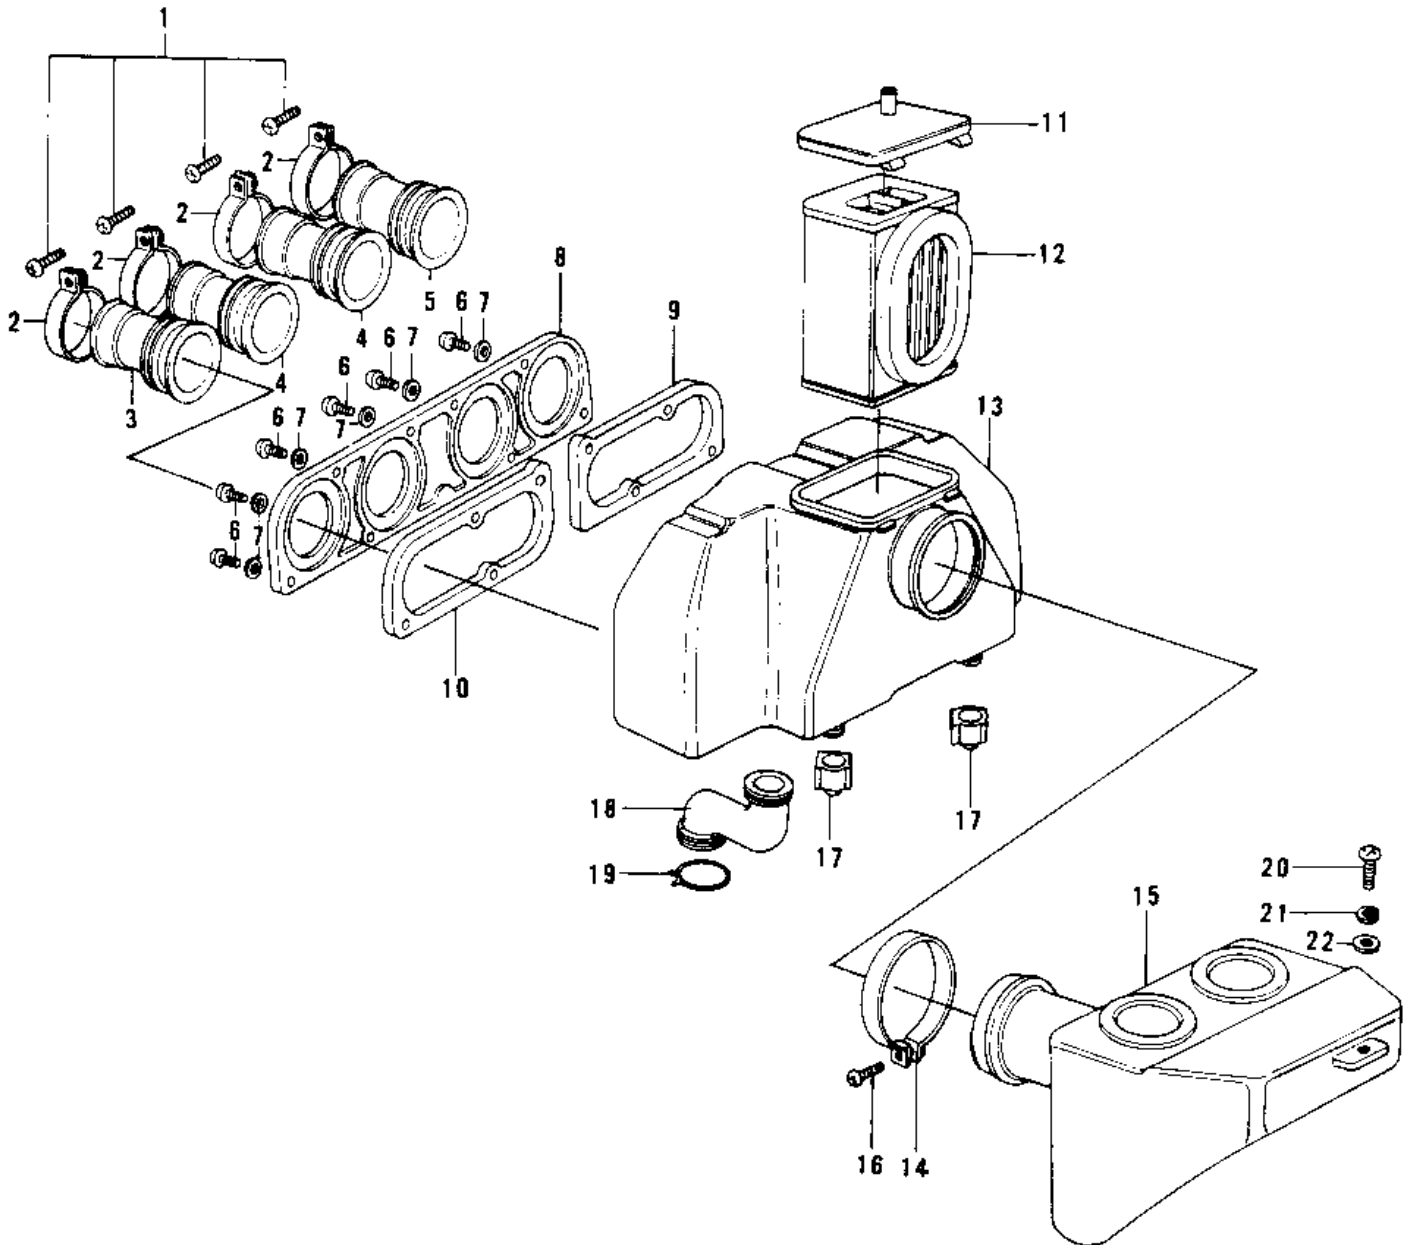

# 1978 Police 1000 PARTS DIAGRAM

AIR CLEANER (78 C1/C1A)

# 1978 Police 1000 PARTS LIST

## AIR CLEANER (78 C1/C1A)

ITEM NAME	PART NUMBER	QUANTITY
SCREW-PAN-CROS (Ref # 1)	220B0535	4
CLAMP-INLET PIPE (Ref # 2)	92037-061	4
DUCT,AIR CLEANER,#1 (Ref # 3)	14073-1022	1
DUCT,AIR CLEANER,#2, (Ref # 4)	14073-1023	2
DUCT,AIR CLEANER,#4 (Ref # 5)	14073-1024	1
SCREW PAN HEAD 4X16 (Ref # 6)	220B0416	8
WASHER PLAIN 4MM (Ref # 7)	410B0400	8
PLATE,CARBURETOR HOL (Ref # 8)	11040-001	1
PLATE,CARBURETOR HOL (Ref # 9)	11040-003	1
PLATE,CARBURETOR HOL (Ref # 10)	11040-002	1
CAP,AIR CLEANER (Ref # 11)	11012-075	1
ELEMENT,AIR CLNR (Ref # 12)	11013-063	1
BODY,AIR CLEANER (Ref # 13)	11011-1025	1
CLAMP (Ref # 14)	92037-106	1
SILENCER (Ref # 15)	11016-009	1
BOLT,5X50 (Ref # 16)	92011-036	1
CAP,DRAIN (Ref # 17)	11012-1083	2
TUBE,DRAIN (Ref # 18)	92059-124	1
CLAMP BREATHER PIPE (Ref # 19)	92037-028	1
SCREW PAN HEAD 6X16 (Ref # 20)	220B0616	1
WASHER SPRING 6MM (Ref # 21)	461F0600	1
WASHER PLAIN 6MM (Ref # 22)	410B0600	1