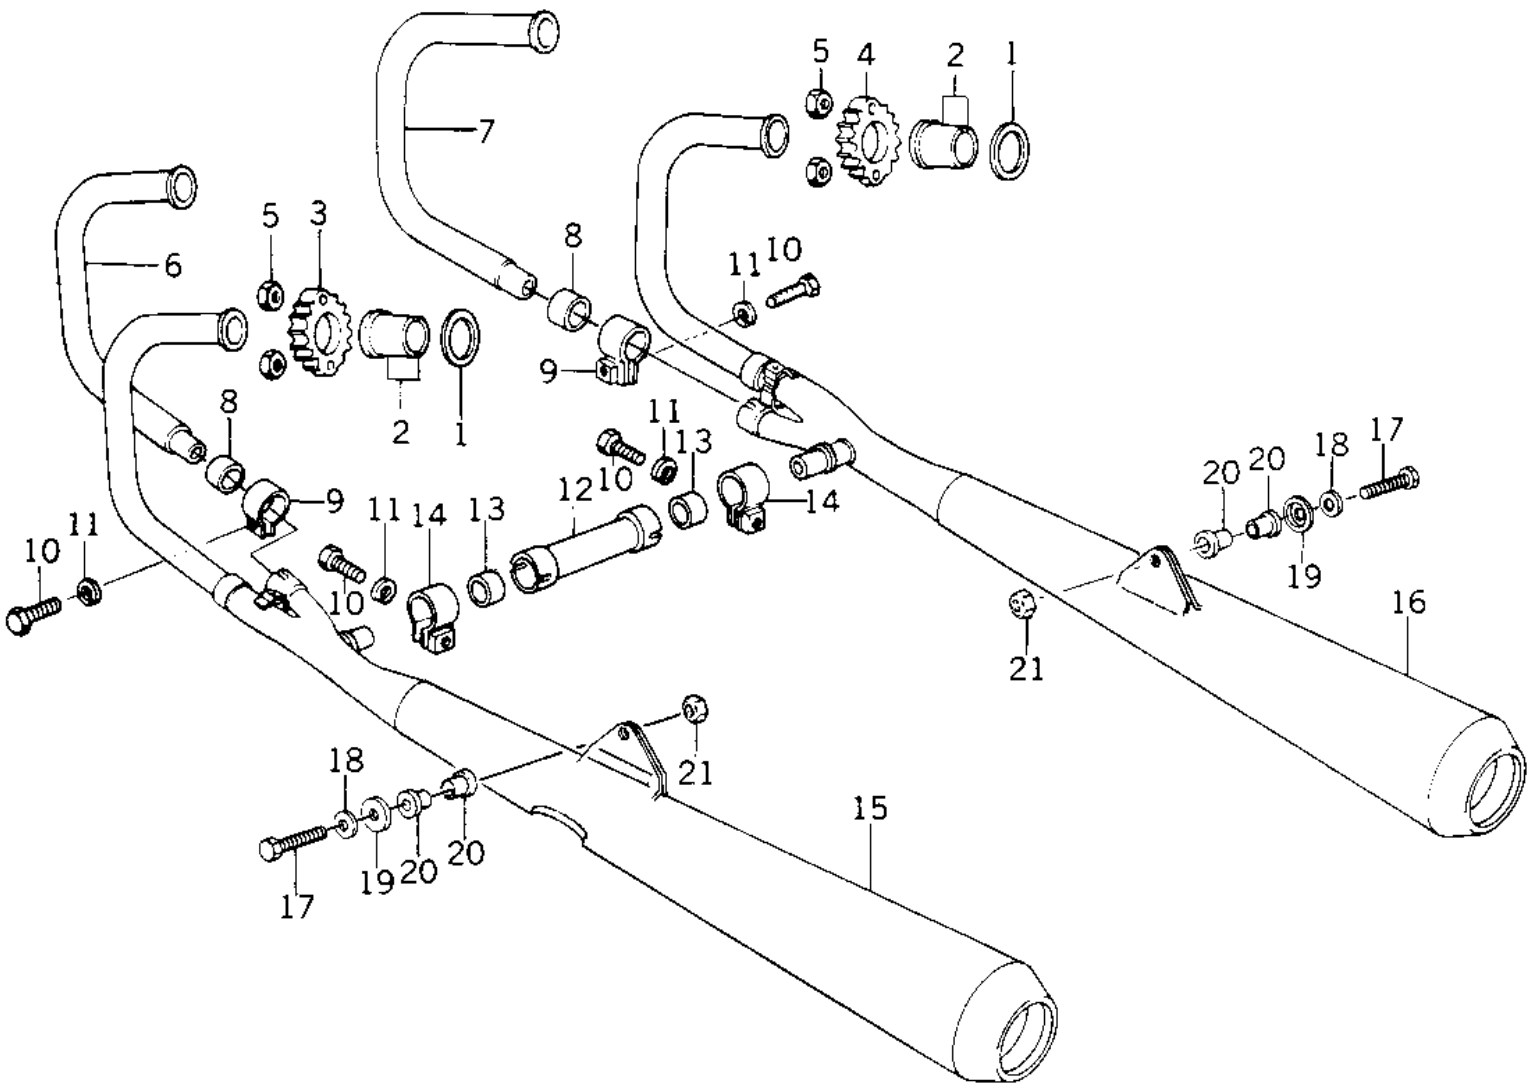

1978 Police 1000 PARTS DIAGRAM

MUFFLERS (78 C1/C1A)

1978 Police 1000 PARTS LIST

MUFFLERS (78 C1/C1A)

ITEM NAME	PART NUMBER	QUANTITY
GASKET,EXHAUST PIPE (Ref # 1)	11009-1906	4
INSERT,EXHAUST PIPE (Ref # 2)	92027-170	8
HOLDER,EXHAUST PIPE, (Ref # 3)	18069-1005	2
HOLDER,EXHAUST PIPE, (Ref # 3)	18069-1005	2
HOLDER,EXHAUST PIPE, (Ref # 4)	18069-1004	2
HOLDER,EXHAUST PIPE, (Ref # 4)	18069-1004	2
NUT,LOCK,8MM (Ref # 5)	92017-013	8
PIPE,EXHAUST,L.H INN (Ref # 6)	18049-1089	1
PIPE,EXHAUST,R.H INN (Ref # 7)	18049-1090	1
GASKET,MANIFOLD EXHA (Ref # 8)	11060-1068	2
CLAMP,MUFFLER (Ref # 9)	92037-1258	2
BOLT-SMALL-UPSET 8X2 (Ref # 10)	115G0825	4
WASHER SPRING 8MM (Ref # 11)	461F0800	4
PIPE,MUFFLER CONNECT (Ref # 12)	18039-025	1
GASKET,EXHAUST PIPE (Ref # 13)	11009-1718	2
CLAMP,CONNECTING PIP (Ref # 14)	92037-1221	2
MUFFLER,LEFT (Ref # 15)	18001-1015	1
MUFFLER,RIGHT (Ref # 16)	18001-1016	1
BOLT-HEX HEAD,10X60 (Ref # 17)	113N1060	2
WASHER PLAIN 10MM (Ref # 18)	410B1000	2
WASHER,PLAIN (Ref # 19)	92022-328	2
BUSHING,MUFFLER FITT (Ref # 20)	92092-010	4
NUT,LOCK,10MM (Ref # 21)	92019-021	2