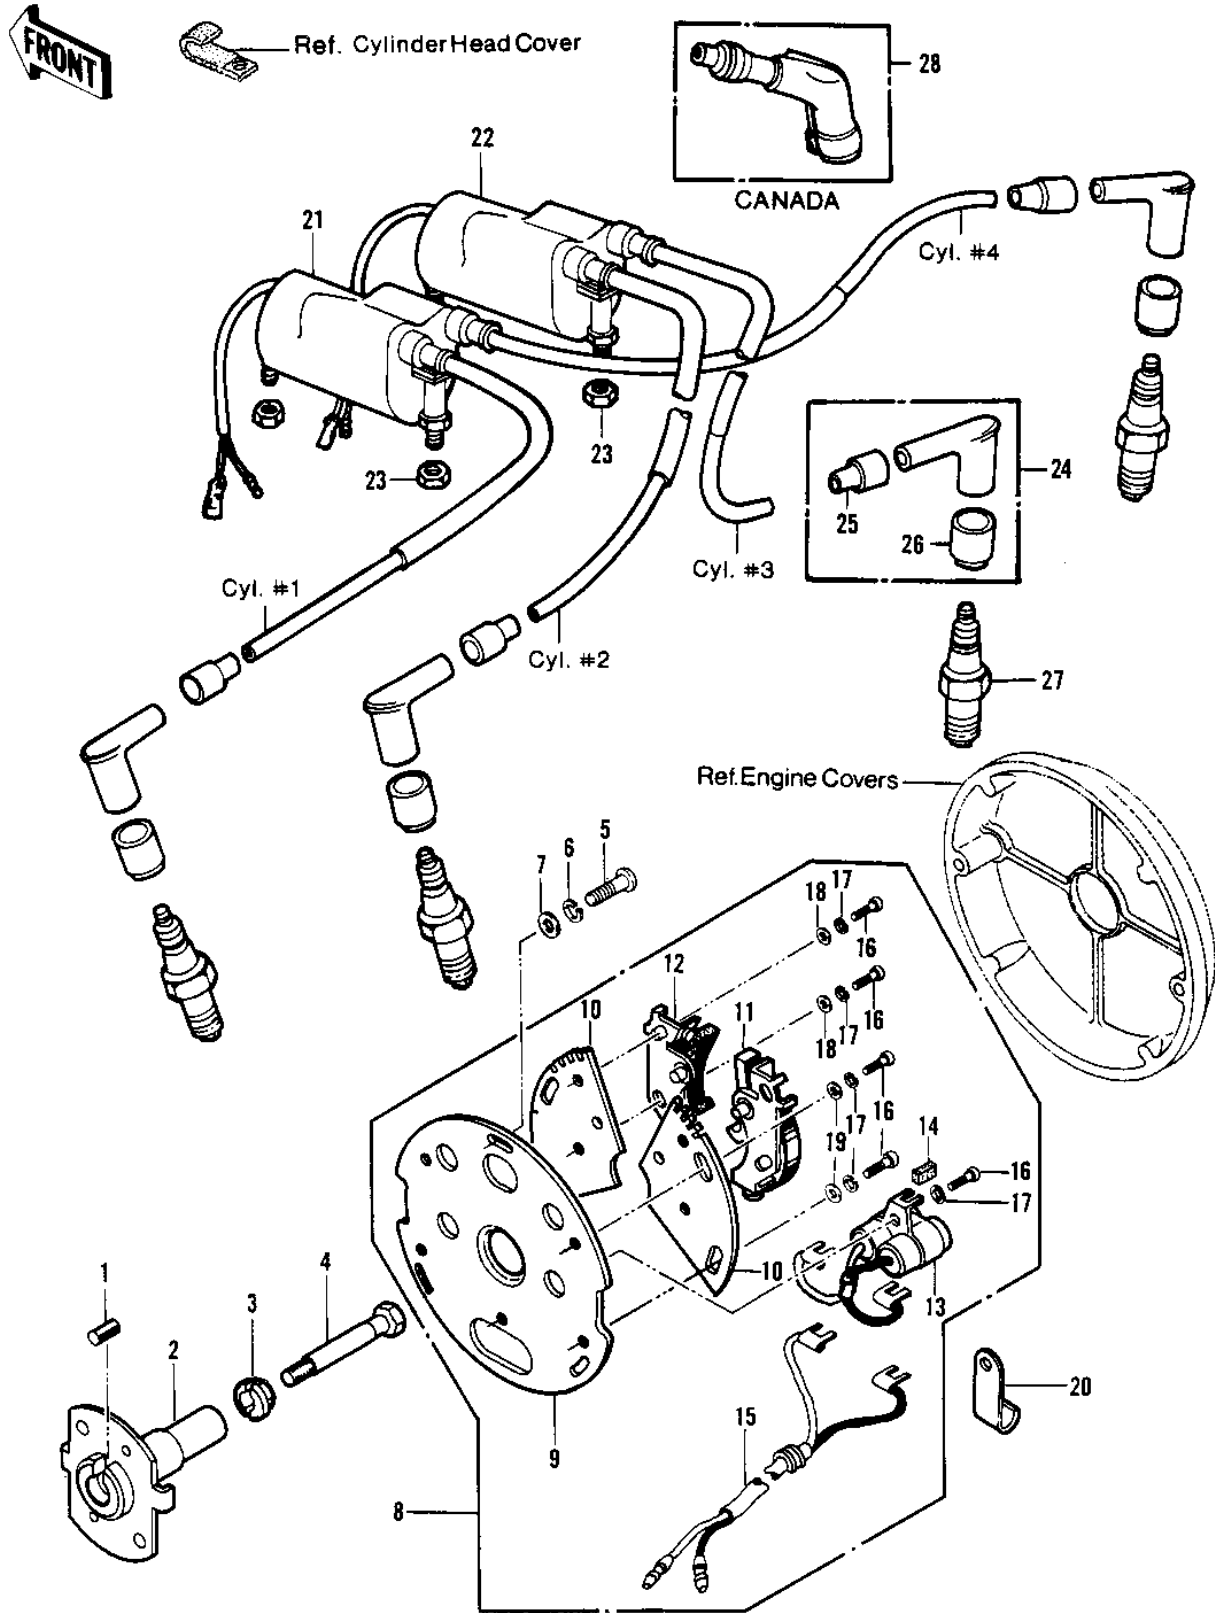

# 1978 Police 1000 PARTS DIAGRAM

IGNITION (78 C1/C1A)

# 1978 Police 1000 PARTS LIST

## IGNITION (78 C1/C1A)

ITEM NAME	PART NUMBER	QUANTITY
PIN-SPRING,4X8 (Ref # 1)	555A0408	1
ADVANCER,SPARK (Ref # 2)	21148-010	1
WASHER,SPARK ADVANCE (Ref # 3)	92022-244	1
BOLT,SPARK ADVANCER (Ref # 4)	92001-113	1
SCREW PAN HEAD 5X12 (Ref # 5)	220B0512	3
WASHER SPRING 5MM (Ref # 6)	461F0500	3
WASHER PLAIN 5MM (Ref # 7)	411B0500	3
BREAKER,CONTACT (Ref # 8)	21135-011	1
.PLATE,CONTACT BREAKE (Ref # 9)	21021-004	1
.PLATE,CONTACT BREAKE (Ref # 10)	21156-010	2
.BREAKER,CONTACT (Ref # 11)	21008-027	1
.BREAKER,CONTACT (Ref # 12)	21008-028	1
.CONDENSER (Ref # 13)	21013-035	1
.FELT OIL (Ref # 14)	21019-005	1
.WIRING HARNESS,BRAKE (Ref # 15)	21029-037	1
.SCREW PAN HEAD 4X8 (Ref # 16)	220B0408	9
.WASHER SPRING 4MM (Ref # 17)	461F0400	9
.WASHER PLAIN 4MM (Ref # 18)	410B0400	4
.WASHER PLAIN 4MM (Ref # 19)	410B0400	4
WASHER PLAIN 4MM (Ref # 19)	410B0400	4
CLAMP,WIRING HARNESS (Ref # 20)	21126-008	4
IGNITION COIL (Ref # 21)	21121-1003	1
COIL,IGNITION,#2&3 (Ref # 22)	21121-1004	1
NUT,LOCK 6MM (Ref # 23)	92017-014	4
UNAVAILABLE IN PRICE BOOK (Ref # 24)	21160-1010	4
.GROMMET,SPARK PLG CA (Ref # 25)	21132-005	4
.GROMMET-PLUG CAP,A (Ref # 26)	21131-004	4
SPARK PLUG B8ES (Ref # 27)	B8ES	4
SPARK PLUG B8ES (Ref # 27)	B8ES	AL