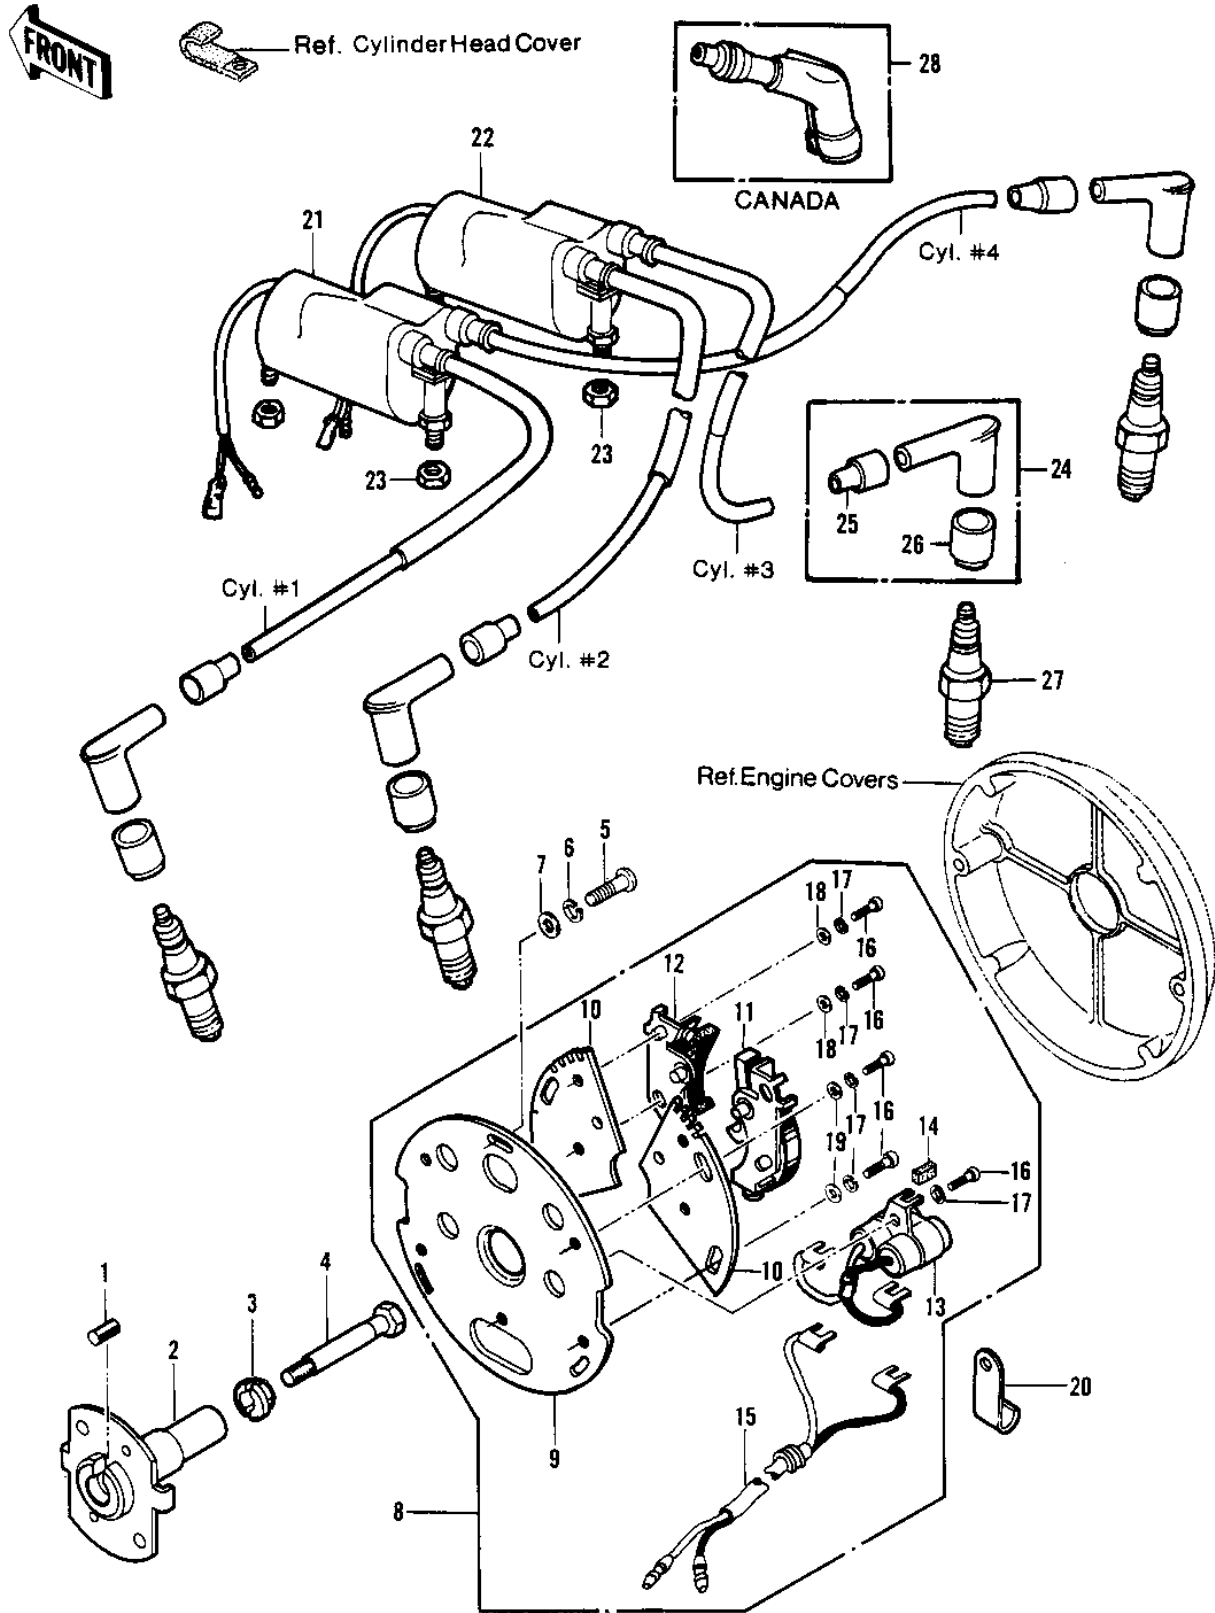

1978 Police 1000 PARTS DIAGRAM

IGNITION (78 C1/C1A)

1978 Police 1000 PARTS LIST

IGNITION (78 C1/C1A)

ITEM NAME	PART NUMBER	QUANTITY
PIN-SPRING,4X8 (Ref # 1)	555A0408	1
ADVANCER,SPARK (Ref # 2)	21148-010	1
WASHER,SPARK ADVANCE (Ref # 3)	92022-244	1
BOLT,SPARK ADVANCER (Ref # 4)	92001-113	1
SCREW PAN HEAD 5X12 (Ref # 5)	220B0512	3
WASHER SPRING 5MM (Ref # 6)	461F0500	3
WASHER PLAIN 5MM (Ref # 7)	411B0500	3
BREAKER,CONTACT (Ref # 8)	21135-011	1
.PLATE,CONTACT BREAKE (Ref # 9)	21021-004	1
.PLATE,CONTACT BREAKE (Ref # 10)	21156-010	2
.BREAKER,CONTACT (Ref # 11)	21008-027	1
.BREAKER,CONTACT (Ref # 12)	21008-028	1
.CONDENSER (Ref # 13)	21013-035	1
.FELT OIL (Ref # 14)	21019-005	1
.WIRING HARNESS,BRAKE (Ref # 15)	21029-037	1
.SCREW PAN HEAD 4X8 (Ref # 16)	220B0408	9
.WASHER SPRING 4MM (Ref # 17)	461F0400	9
.WASHER PLAIN 4MM (Ref # 18)	410B0400	4
.WASHER PLAIN 4MM (Ref # 19)	410B0400	4
WASHER PLAIN 4MM (Ref # 19)	410B0400	4
CLAMP,WIRING HARNESS (Ref # 20)	21126-008	4
IGNITION COIL (Ref # 21)	21121-1003	1
COIL,IGNITION,#2&3 (Ref # 22)	21121-1004	1
NUT,LOCK 6MM (Ref # 23)	92017-014	4
UNAVAILABLE IN PRICE BOOK (Ref # 24)	21160-1010	4
.GROMMET,SPARK PLG CA (Ref # 25)	21132-005	4
.GROMMET-PLUG CAP,A (Ref # 26)	21131-004	4
SPARK PLUG B8ES (Ref # 27)	B8ES	4
SPARK PLUG B8ES (Ref # 27)	B8ES	AL