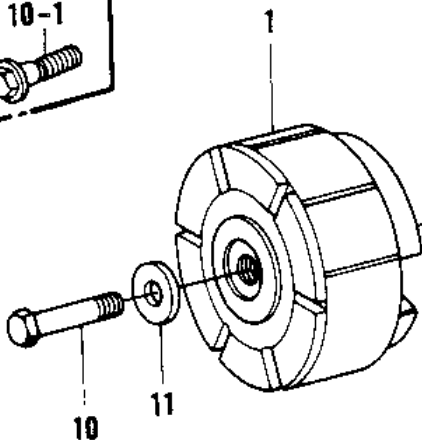

# 1978 Police 1000 PARTS DIAGRAM

GENERATOR/REGULATOR ('78 C1/C1A)

Ref. Starter motor

KZ1000-C1A

KZ1000-C1

# 1978 Police 1000 PARTS LIST

## GENERATOR/REGULATOR ('78 C1/C1A)

ITEM NAME	PART NUMBER	QUANTITY
ROTOR (Ref # 1)	21007-1004	1
ROTOR (Ref # 1)	21007-1004	1
ROTOR (Ref # 1)	21007-1005	1
STATOR ASSY (Ref # 2)	21076-023	1
BOLT-SOCKET,6X35,BLA (Ref # 3)	120S0635	3
REGULATOR (Ref # 4)	21066-025	1
SET,RECTIFIER (Ref # 5)	99996-1159	1
WASHER SPRING 6MM (Ref # 6)	461F0600	1
BOLT-UPSET,6X12 (Ref # 7)	112G0612	2
WASHER PLAIN 6MM (Ref # 8)	410B0600	4
NUT 6MM (Ref # 9)	311B0600	1
BOLT,8X40 (Ref # 10)	115G0840	1
BOLT,10X40 (Ref # 10-1)	92001-1201	1
BOLT,10X40 (Ref # 10-1)	92001-1201	AL