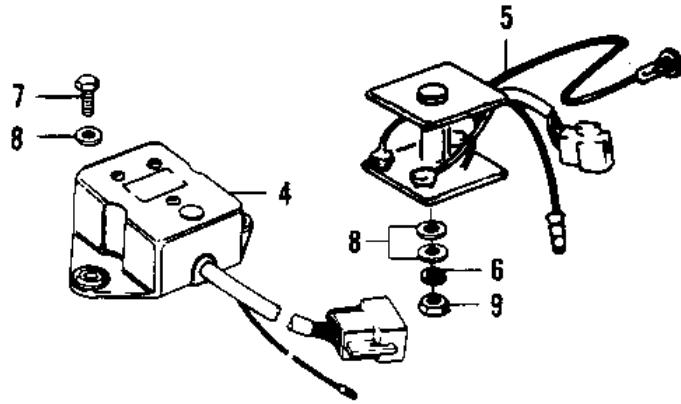

# 1978 Police 1000 PARTS DIAGRAM

GENERATOR/REGULATOR ('78 C1/C1A)

Ref. Starter motor

KZ1000-C1A

KZ1000-C1

# 1978 Police 1000 PARTS LIST

## GENERATOR/REGULATOR ('78 C1/C1A)

ITEM NAME	PART NUMBER	QUANTITY
ROTOR (Ref # 1)	21007-1004	1
ROTOR (Ref # 1)	21007-1004	1
ROTOR (Ref # 1)	21007-1005	1
STATOR ASSY (Ref # 2)	21076-023	1
BOLT-SOCKET,6X35,BLA (Ref # 3)	120S0635	3
REGULATOR (Ref # 4)	21066-025	1
SET,RECTIFIER (Ref # 5)	99996-1159	1
WASHER SPRING 6MM (Ref # 6)	461F0600	1
BOLT-UPSET,6X12 (Ref # 7)	112G0612	2
WASHER PLAIN 6MM (Ref # 8)	410B0600	4
NUT 6MM (Ref # 9)	311B0600	1
BOLT,8X40 (Ref # 10)	115G0840	1
BOLT,10X40 (Ref # 10-1)	92001-1201	1
BOLT,10X40 (Ref # 10-1)	92001-1201	AL