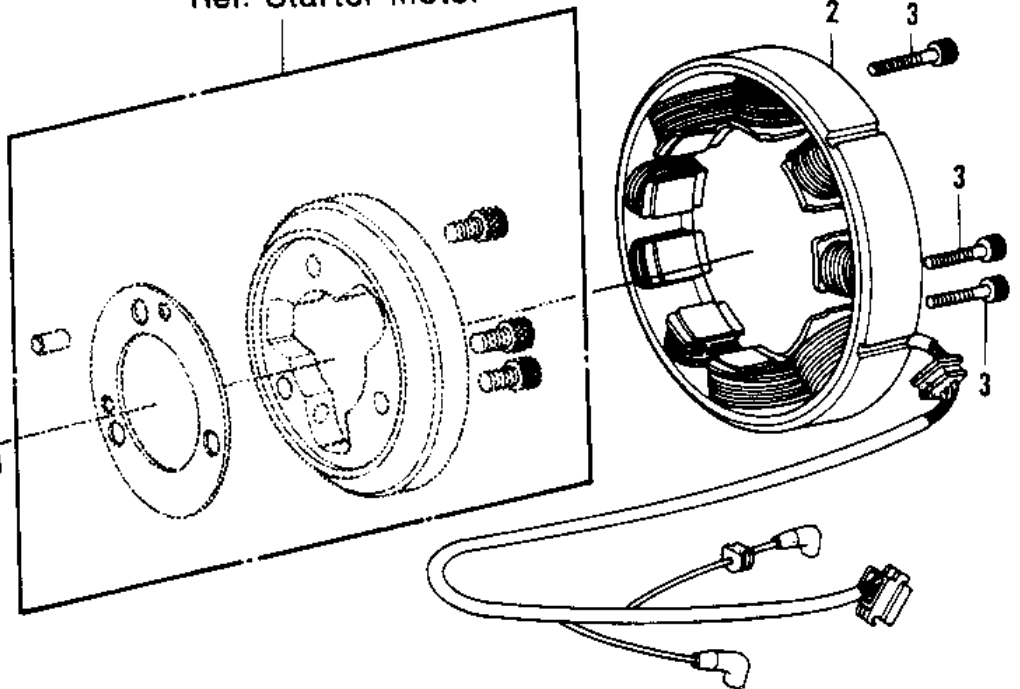

# 1978 Police 1000 PARTS DIAGRAM

GENERATOR/REGULATOR ('78 C1/C1A)

Ref. Starter motor

KZ1000-C1A

KZ1000-C1

# 1978 Police 1000 PARTS LIST

## GENERATOR/REGULATOR ('78 C1/C1A)

ITEM NAME	PART NUMBER	QUANTITY
ROTOR (Ref # 1)	21007-1004	1
ROTOR (Ref # 1)	21007-1004	1
ROTOR (Ref # 1)	21007-1005	1
STATOR ASSY (Ref # 2)	21076-023	1
BOLT-SOCKET,6X35,BLA (Ref # 3)	120S0635	3
REGULATOR (Ref # 4)	21066-025	1
SET,RECTIFIER (Ref # 5)	99996-1159	1
WASHER SPRING 6MM (Ref # 6)	461F0600	1
BOLT-UPSET,6X12 (Ref # 7)	112G0612	2
WASHER PLAIN 6MM (Ref # 8)	410B0600	4
NUT 6MM (Ref # 9)	311B0600	1
BOLT,8X40 (Ref # 10)	115G0840	1
BOLT,10X40 (Ref # 10-1)	92001-1201	1
BOLT,10X40 (Ref # 10-1)	92001-1201	AL