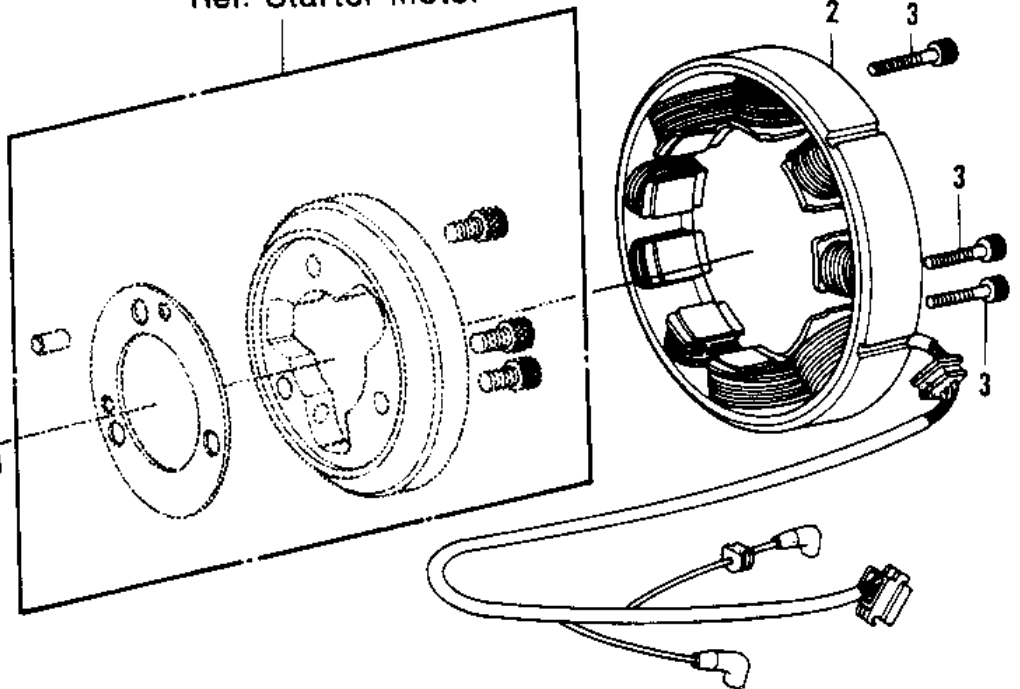

1978 Police 1000 PARTS DIAGRAM

GENERATOR/REGULATOR ('78 C1/C1A)

Ref. Starter motor

KZ1000-C1A

KZ1000-C1

1978 Police 1000 PARTS LIST

GENERATOR/REGULATOR ('78 C1/C1A)

ITEM NAME	PART NUMBER	QUANTITY
ROTOR (Ref # 1)	21007-1004	1
ROTOR (Ref # 1)	21007-1004	1
ROTOR (Ref # 1)	21007-1005	1
STATOR ASSY (Ref # 2)	21076-023	1
BOLT-SOCKET,6X35,BLA (Ref # 3)	120S0635	3
REGULATOR (Ref # 4)	21066-025	1
SET,RECTIFIER (Ref # 5)	99996-1159	1
WASHER SPRING 6MM (Ref # 6)	461F0600	1
BOLT-UPSET,6X12 (Ref # 7)	112G0612	2
WASHER PLAIN 6MM (Ref # 8)	410B0600	4
NUT 6MM (Ref # 9)	311B0600	1
BOLT,8X40 (Ref # 10)	115G0840	1
BOLT,10X40 (Ref # 10-1)	92001-1201	1
BOLT,10X40 (Ref # 10-1)	92001-1201	AL