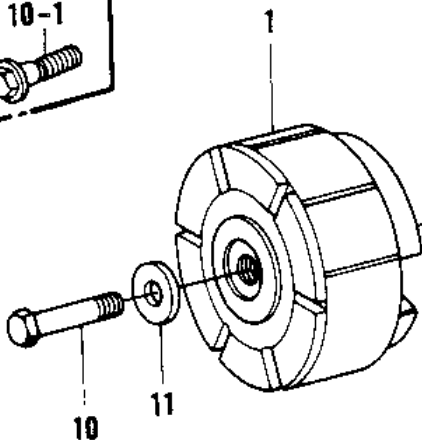

1978 Police 1000 PARTS DIAGRAM

GENERATOR/REGULATOR ('78 C1/C1A)

Ref. Starter motor

KZ1000-C1A

KZ1000-C1

1978 Police 1000 PARTS LIST

GENERATOR/REGULATOR ('78 C1/C1A)

ITEM NAME	PART NUMBER	QUANTITY
ROTOR (Ref # 1)	21007-1004	1
ROTOR (Ref # 1)	21007-1004	1
ROTOR (Ref # 1)	21007-1005	1
STATOR ASSY (Ref # 2)	21076-023	1
BOLT-SOCKET,6X35,BLA (Ref # 3)	120S0635	3
REGULATOR (Ref # 4)	21066-025	1
SET,RECTIFIER (Ref # 5)	99996-1159	1
WASHER SPRING 6MM (Ref # 6)	461F0600	1
BOLT-UPSET,6X12 (Ref # 7)	112G0612	2
WASHER PLAIN 6MM (Ref # 8)	410B0600	4
NUT 6MM (Ref # 9)	311B0600	1
BOLT,8X40 (Ref # 10)	115G0840	1
BOLT,10X40 (Ref # 10-1)	92001-1201	1
BOLT,10X40 (Ref # 10-1)	92001-1201	AL