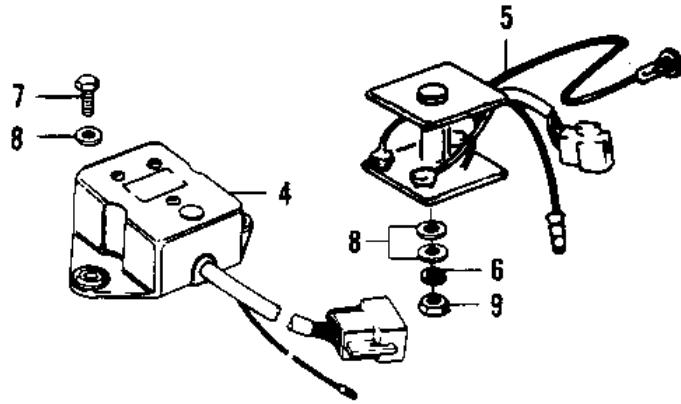

1978 Police 1000 PARTS DIAGRAM

GENERATOR/REGULATOR ('78 C1/C1A)

Ref. Starter motor

KZ1000-C1A

KZ1000-C1

1978 Police 1000 PARTS LIST

GENERATOR/REGULATOR ('78 C1/C1A)

ITEM NAME	PART NUMBER	QUANTITY
ROTOR (Ref # 1)	21007-1004	1
ROTOR (Ref # 1)	21007-1004	1
ROTOR (Ref # 1)	21007-1005	1
STATOR ASSY (Ref # 2)	21076-023	1
BOLT-SOCKET,6X35,BLA (Ref # 3)	120S0635	3
REGULATOR (Ref # 4)	21066-025	1
SET,RECTIFIER (Ref # 5)	99996-1159	1
WASHER SPRING 6MM (Ref # 6)	461F0600	1
BOLT-UPSET,6X12 (Ref # 7)	112G0612	2
WASHER PLAIN 6MM (Ref # 8)	410B0600	4
NUT 6MM (Ref # 9)	311B0600	1
BOLT,8X40 (Ref # 10)	115G0840	1
BOLT,10X40 (Ref # 10-1)	92001-1201	1
BOLT,10X40 (Ref # 10-1)	92001-1201	AL