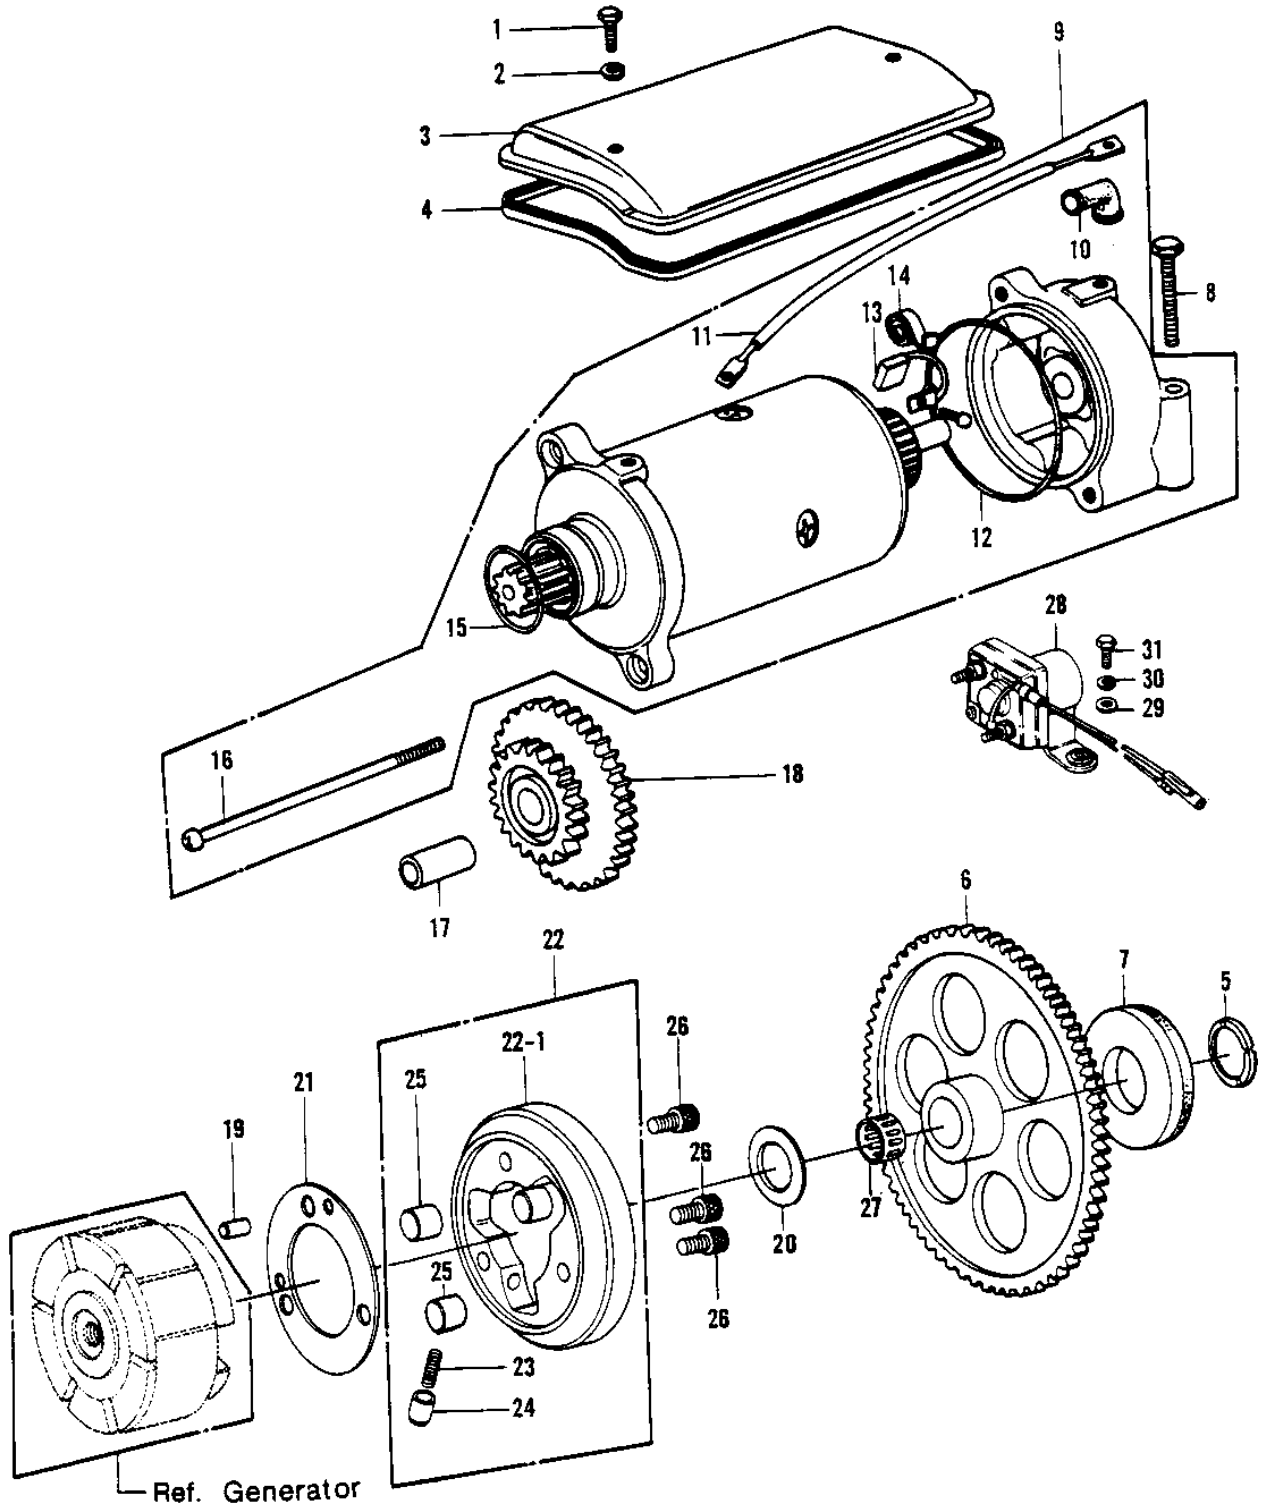

1978 Police 1000 PARTS DIAGRAM

STARTER MOTOR/STARTER CLUTCH (78 C1/C1A)

1978 Police 1000 PARTS LIST

STARTER MOTOR/STARTER CLUTCH (78 C1/C1A)

ITEM NAME	PART NUMBER	QUANTITY
BOLT (6X10) (Ref # 1)	110R0610	2
WASHER,PLAIN,6MM (Ref # 2)	410D0600	2
COVER,STARTING MOTOR (Ref # 3)	21165-001	1
GASKET,START MOTOR C (Ref # 4)	21166-001	1
WASHER 22.1X30.7X2.0 (Ref # 5)	92026-091	1
GEAR,STARTING CLUTCH (Ref # 6)	21167-003	1
DAMPER RUBBER 6.3T (Ref # 7)	92075-192	AR
DAMPER RUBBER 7.3T (Ref # 7)	92075-193	AR
DAMPER RUBBER 8.3T (Ref # 7)	92075-194	AR
BOLT,EXCLUSIVE (Ref # 8)	92001-1456	2
STARTER-ELECTRIC (Ref # 9)	21163-1019	1
GROMMET,CORD (Ref # 10)	21017-017	1
WIRE,STARTER MOTOR (Ref # 11)	26010-055	1
"0" RING,STARTING MT (Ref # 12)	21027-003	1
CARBON BRUSH (Ref # 13)	21039-003	2
SPRING,CARBON BRUSH (Ref # 14)	21040-003	2
"0" RING,STARTING MT (Ref # 15)	21027-004	1
SCREW,PAN HEAD,6X110 (Ref # 16)	21015-005	2
PIN-PISTON (Ref # 17)	13002-007	1
GEAR,STARTING MOTOR (Ref # 18)	21167-002	1
PIN,DOWEL,6X22 (Ref # 19)	551A0622	1
WASHER 22X35.5X1.0T (Ref # 20)	92026-092	1
PLATE,CLUTCH STARTER (Ref # 21)	92026-112	1
CLUTCH ASSY,STARTING (Ref # 22)	13193-1006	1
CLUTCH ASSY,STARTING (Ref # 22-1)	13193-1006	1
SPRING (Ref # 23)	92081-110	3
PIN (Ref # 24)	92043-087	3
PIN (Ref # 25)	92122-001	3
BOLT (Ref # 26)	120P0816	3

1978 Police 1000 PARTS LIST

STARTER MOTOR/STARTER CLUTCH (78 C1/C1A)

ITEM NAME	PART NUMBER	QUANTITY
BEARING,K222620 (Ref # 27)	92046-033	1
SWITCH ASSY,MAGNETIC (Ref # 28)	27010-1023	1
SWITCH ASSY,MAGNETIC (Ref # 28)	27010-1023	1
WASHER 6.5X22X1.6T (Ref # 29)	92022-237	2
WASHER SPRING 6MM (Ref # 30)	461F0600	2