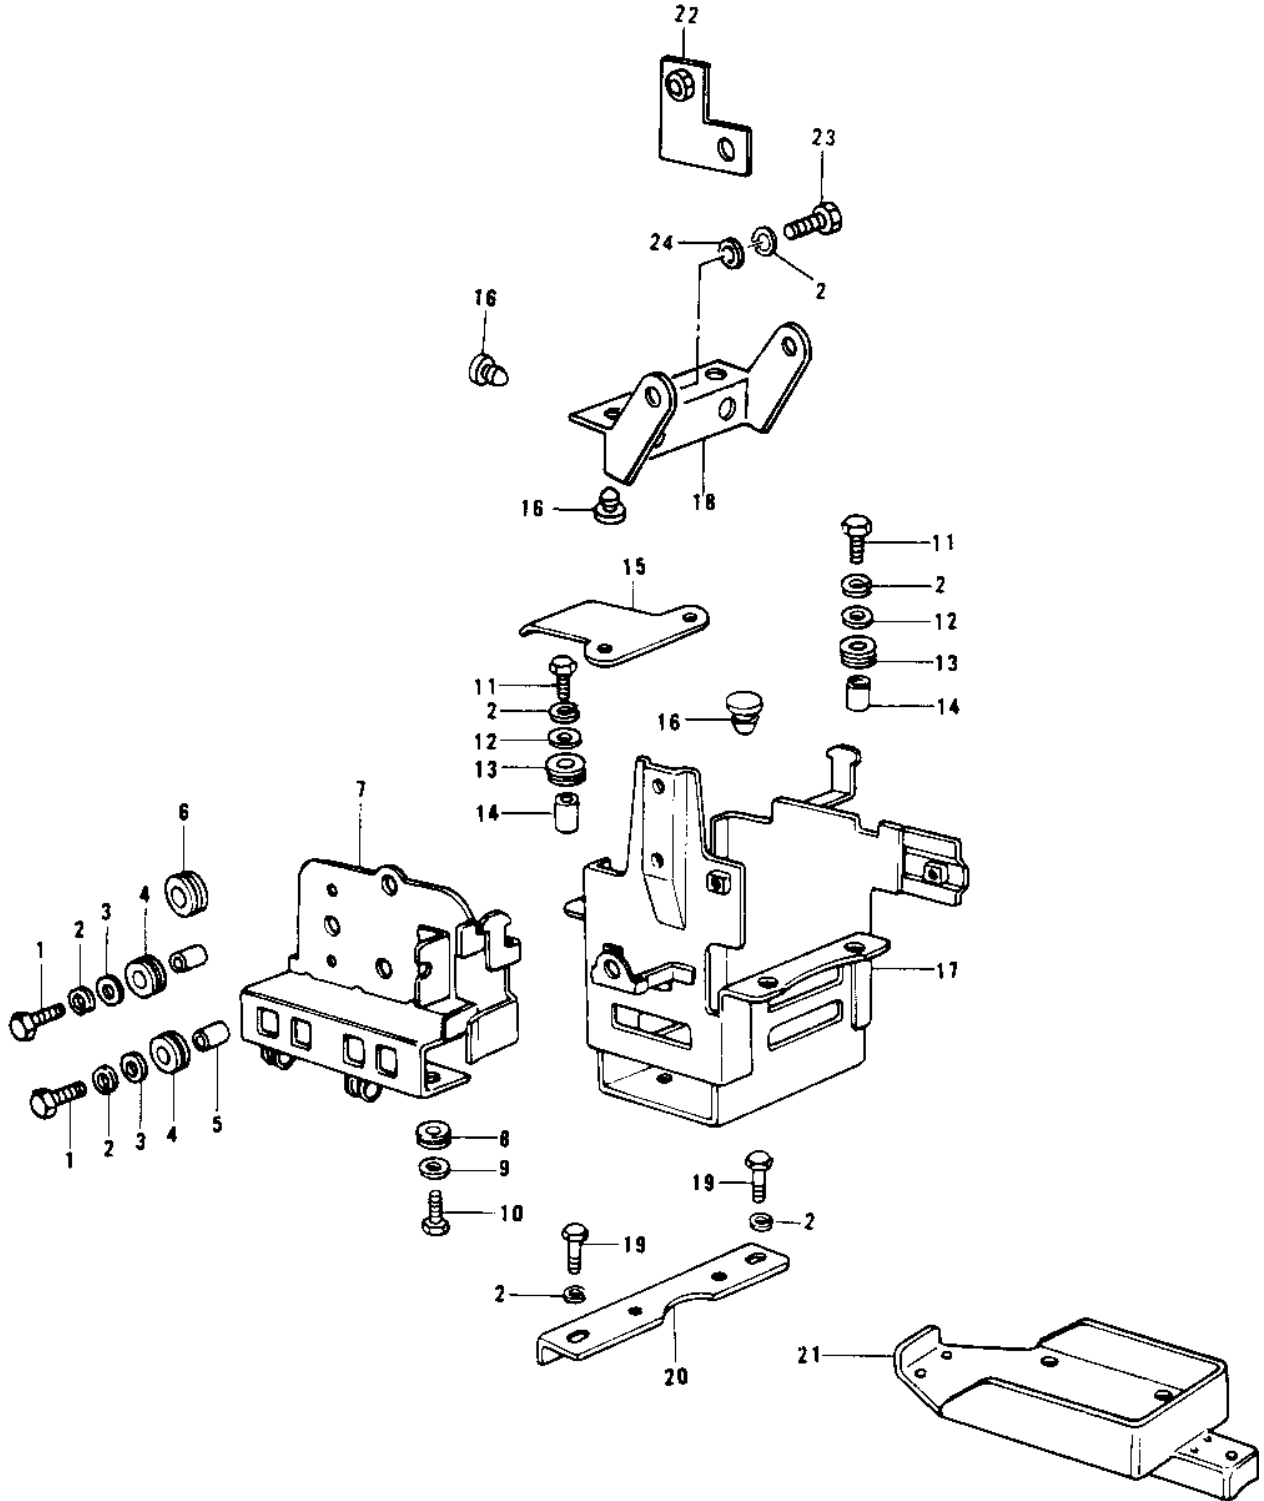

# 1978 Police 1000 PARTS DIAGRAM

BATTERY CASE/TOOL CASE ('78 C1/C1A)

# 1978 Police 1000 PARTS LIST

## BATTERY CASE/TOOL CASE ('78 C1/C1A)

ITEM NAME	PART NUMBER	QUANTITY
BOLT-UPSET,6X20 (Ref # 1)	112G0620	2
WASHER SPRING 6MM (Ref # 2)	461F0600	10
WASHER 6.5X22X1.6T (Ref # 3)	92022-237	2
DAMPER RUBBER (Ref # 4)	92075-149	2
COLLAR (Ref # 5)	92027-165	2
DAMPER RUBBER (Ref # 6)	92075-051	1
BRACKET,BASE (Ref # 7)	32129-013	1
DAMPER RUBBER,BATTER (Ref # 8)	92075-161	2
WASHER PLAIN 8MM (Ref # 9)	410B0800	2
BOLT,HEAX HEAD,6X14 (Ref # 10)	92001-115	2
BOLT-UPSET (Ref # 11)	112G0630	4
WASHER,6.5X16X2 (Ref # 12)	92022-1565	4
DAMPER RUBBER,BTT CA (Ref # 13)	92075-146	4
COLLAR 6.8X10X14.5 (Ref # 14)	92027-156	4
STAY,AIR CLEANER (Ref # 15)	32105-007	1
DAMPER RUBBER (Ref # 16)	92075-078	10
CASE,BATTERY (Ref # 17)	32097-044	1
BAND,BATTERY (Ref # 18)	32100-100	1
BOLT-UPSET,6X16 (Ref # 19)	112G0616	2
PLATE (Ref # 20)	32113-004	1
CASE,TOOL (Ref # 21)	32098-1001	1
BRACKET,HAZARD REGLT (Ref # 22)	11034-1045	1
BOLT-UPSET,6X12 (Ref # 23)	112G0612	2
WASHER PLAIN 6MM (Ref # 24)	411B0600	2