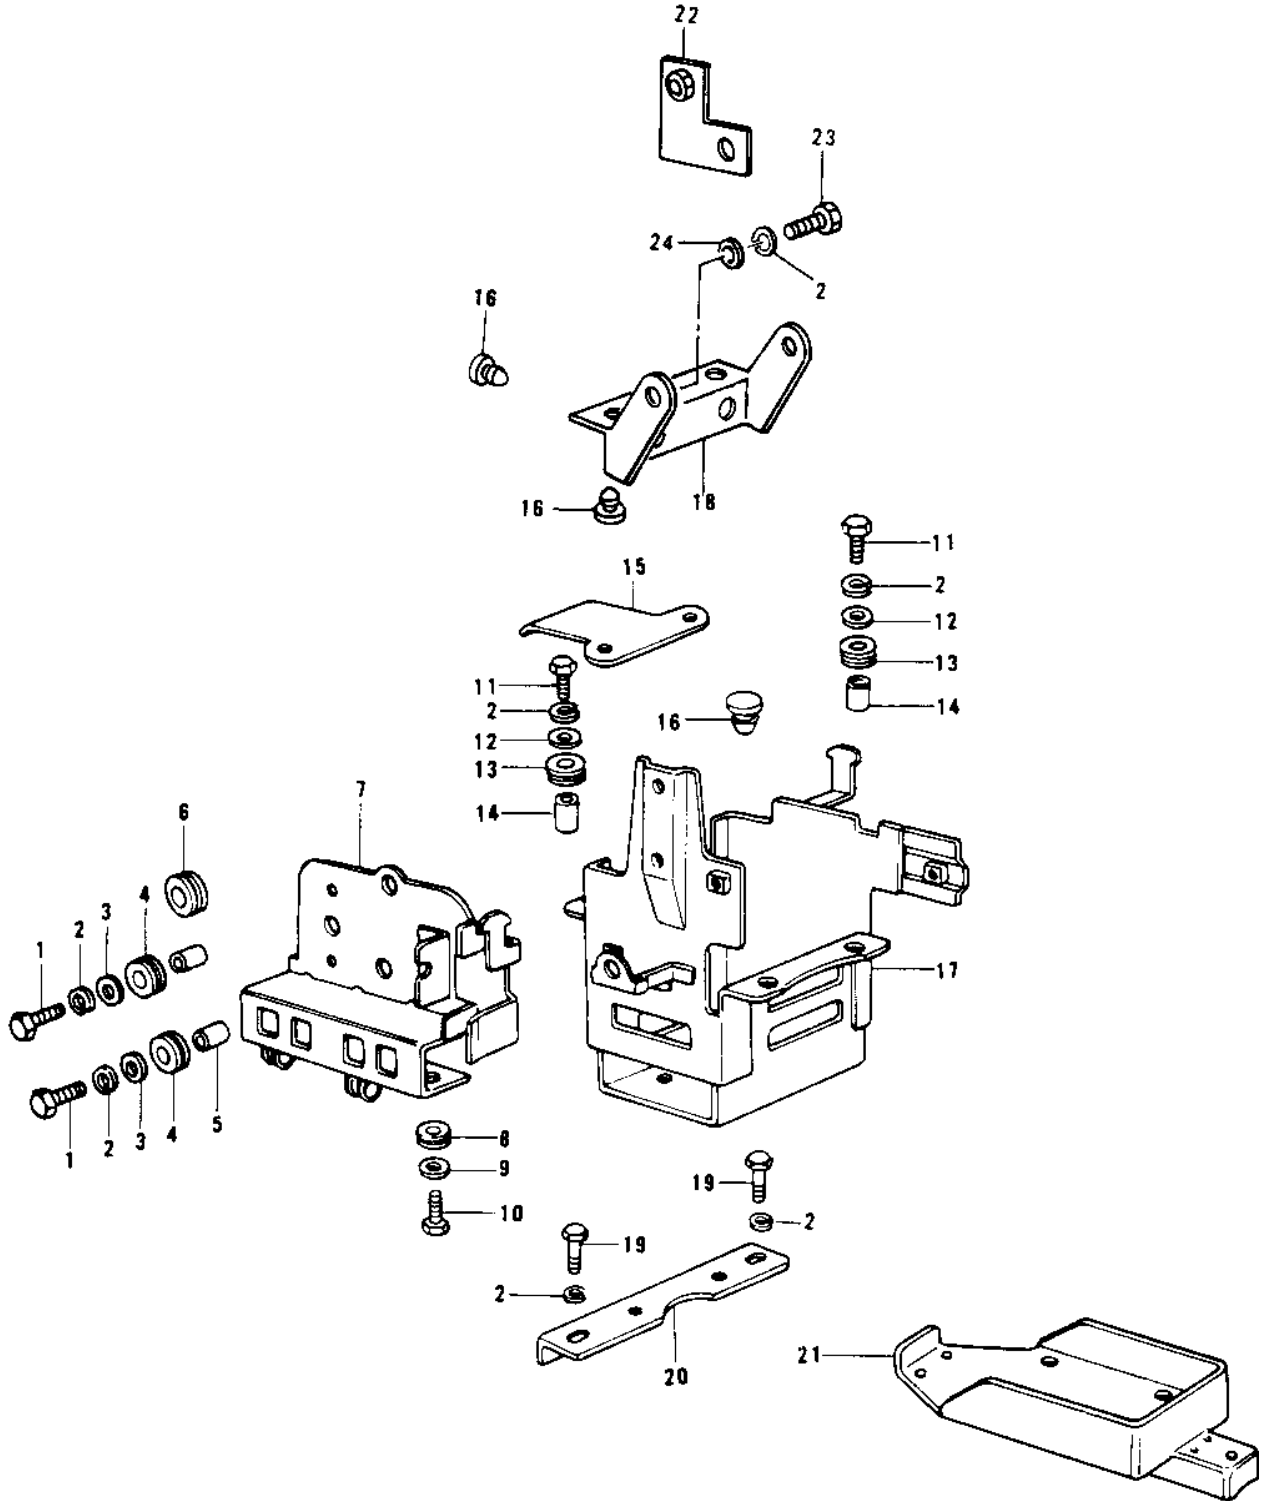

1978 Police 1000 PARTS DIAGRAM

BATTERY CASE/TOOL CASE ('78 C1/C1A)

1978 Police 1000 PARTS LIST

BATTERY CASE/TOOL CASE ('78 C1/C1A)

ITEM NAME	PART NUMBER	QUANTITY
BOLT-UPSET,6X20 (Ref # 1)	112G0620	2
WASHER SPRING 6MM (Ref # 2)	461F0600	10
WASHER 6.5X22X1.6T (Ref # 3)	92022-237	2
DAMPER RUBBER (Ref # 4)	92075-149	2
COLLAR (Ref # 5)	92027-165	2
DAMPER RUBBER (Ref # 6)	92075-051	1
BRACKET,BASE (Ref # 7)	32129-013	1
DAMPER RUBBER,BATTER (Ref # 8)	92075-161	2
WASHER PLAIN 8MM (Ref # 9)	410B0800	2
BOLT,HEAX HEAD,6X14 (Ref # 10)	92001-115	2
BOLT-UPSET (Ref # 11)	112G0630	4
WASHER,6.5X16X2 (Ref # 12)	92022-1565	4
DAMPER RUBBER,BTT CA (Ref # 13)	92075-146	4
COLLAR 6.8X10X14.5 (Ref # 14)	92027-156	4
STAY,AIR CLEANER (Ref # 15)	32105-007	1
DAMPER RUBBER (Ref # 16)	92075-078	10
CASE,BATTERY (Ref # 17)	32097-044	1
BAND,BATTERY (Ref # 18)	32100-100	1
BOLT-UPSET,6X16 (Ref # 19)	112G0616	2
PLATE (Ref # 20)	32113-004	1
CASE,TOOL (Ref # 21)	32098-1001	1
BRACKET,HAZARD REGLT (Ref # 22)	11034-1045	1
BOLT-UPSET,6X12 (Ref # 23)	112G0612	2
WASHER PLAIN 6MM (Ref # 24)	411B0600	2