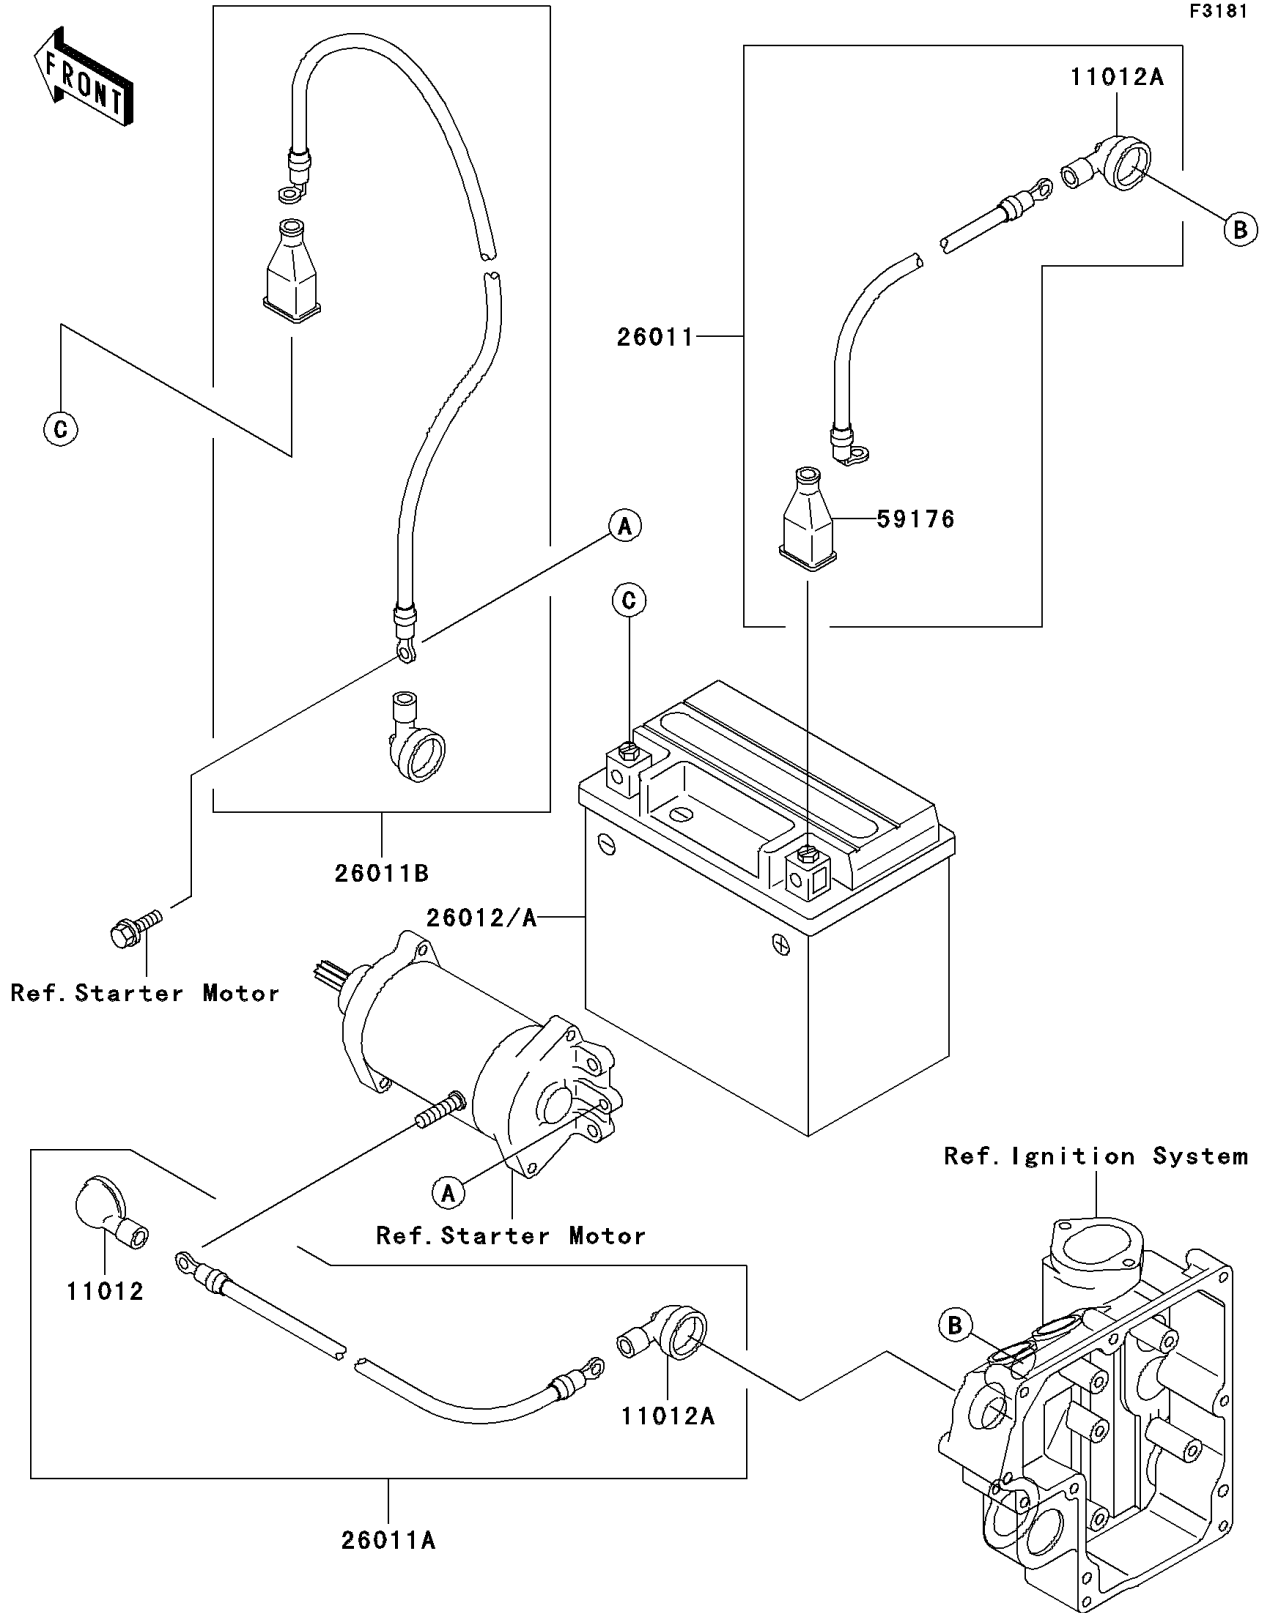

# 2004 800 SX-R PARTS DIAGRAM

## Electrical Equipment

## 2004 800 SX-R PARTS LIST

### Electrical Equipment

ITEM NAME	PART NUMBER	QUANTITY
CAP (Ref # 11012)	11012-3004	1
CAP,LEAD WIRE (Ref # 11012A)	11012-3726	2
WIRE-LEAD,BATTERY-SWITCH (Ref # 26011)	26011-3789	1
WIRE-LEAD,STARTER-SWITCH (Ref # 26011A)	26011-3791	1
WIRE-LEAD,BATTERY-STARTER (Ref # 26011B)	26011-3868	1
BATTERY,YTX20L-BS,12V 18AH (Ref # 26012A)	26012-3730	1
CAP.,TERMINAL (Ref # 59176)	59176-501	1