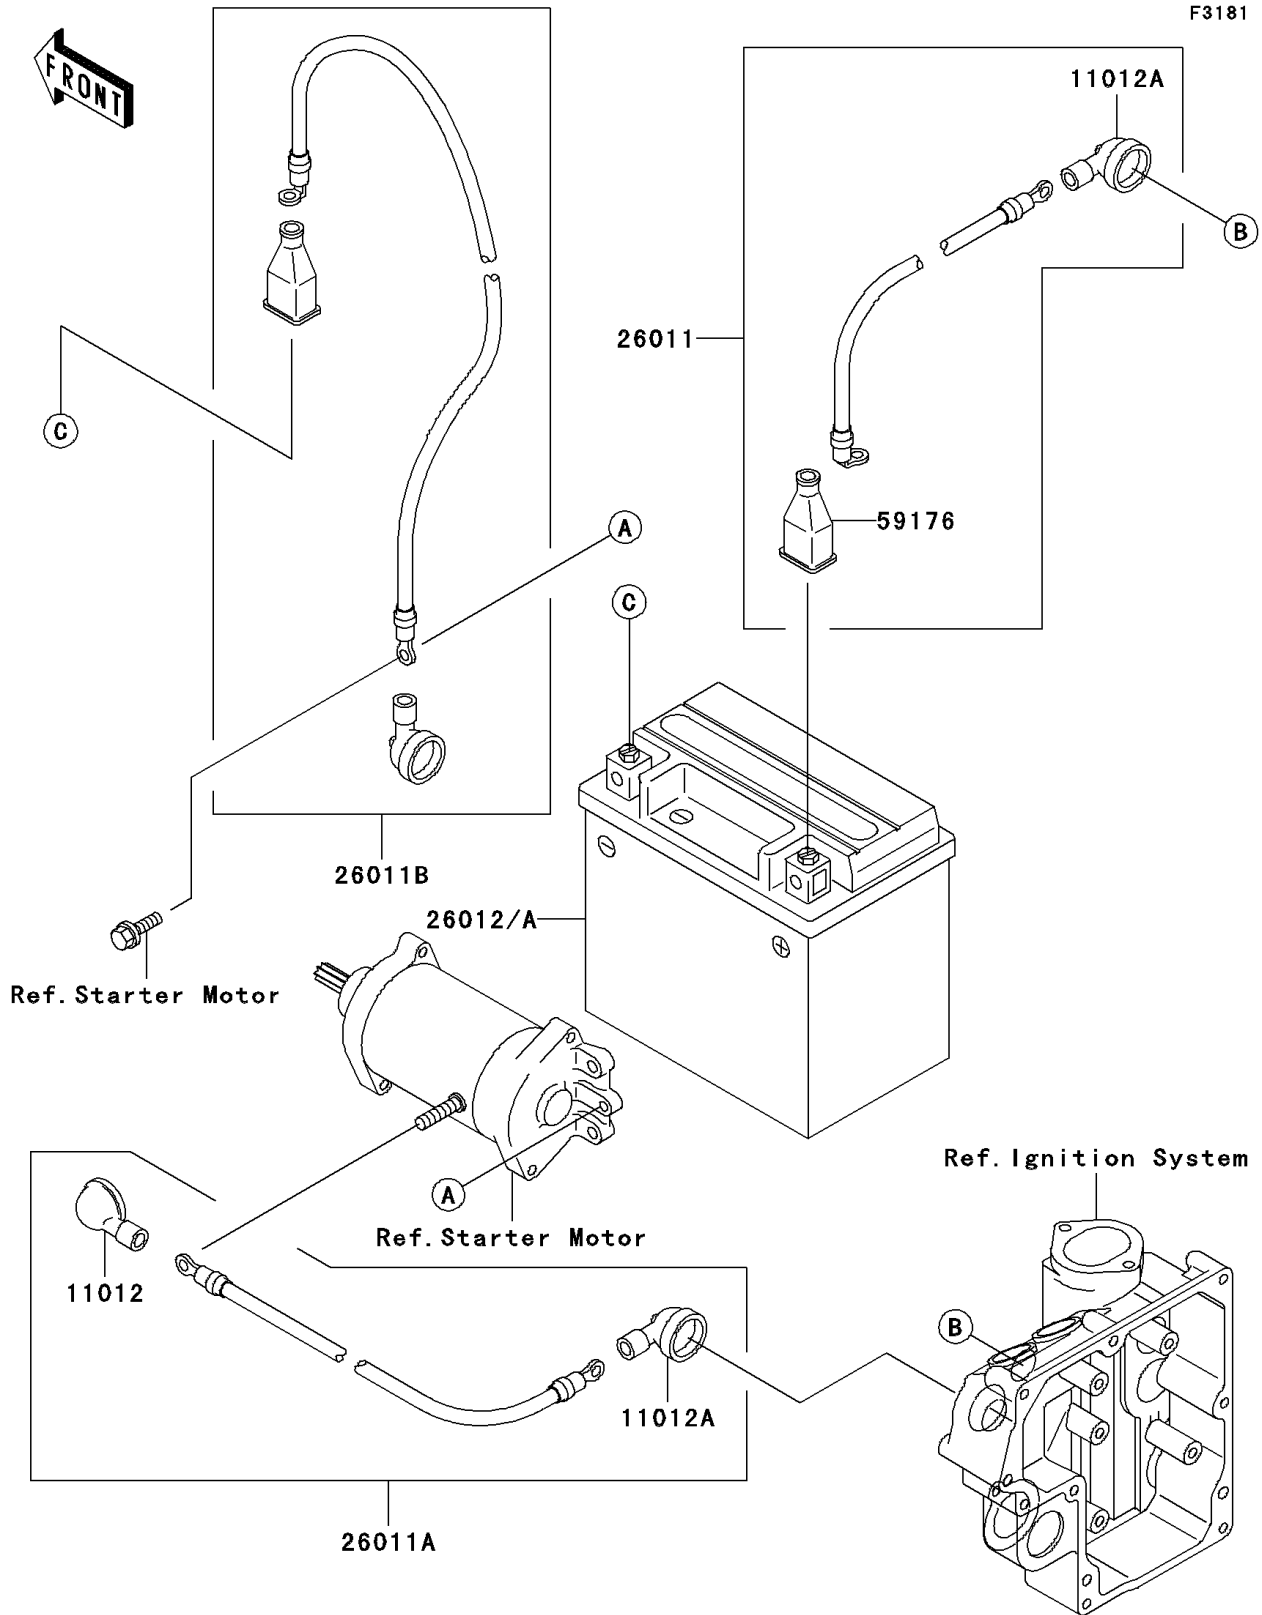

2005 800 SX-R PARTS DIAGRAM

Electrical Equipment

2005 800 SX-R PARTS LIST

Electrical Equipment

ITEM NAME	PART NUMBER	QUANTITY
CAP (Ref # 11012)	11012-3004	1
CAP,LEAD WIRE (Ref # 11012A)	11012-3726	2
WIRE-LEAD,BATTERY-SWITCH (Ref # 26011)	26011-3789	1
WIRE-LEAD,STARTER-SWITCH (Ref # 26011A)	26011-3791	1
WIRE-LEAD,BATTERY-STARTER (Ref # 26011B)	26011-3868	1
BATTERY,YTX20L-BS,12V 18AH (Ref # 26012A)	26012-3730	1
CAP.,TERMINAL (Ref # 59176)	59176-501	1