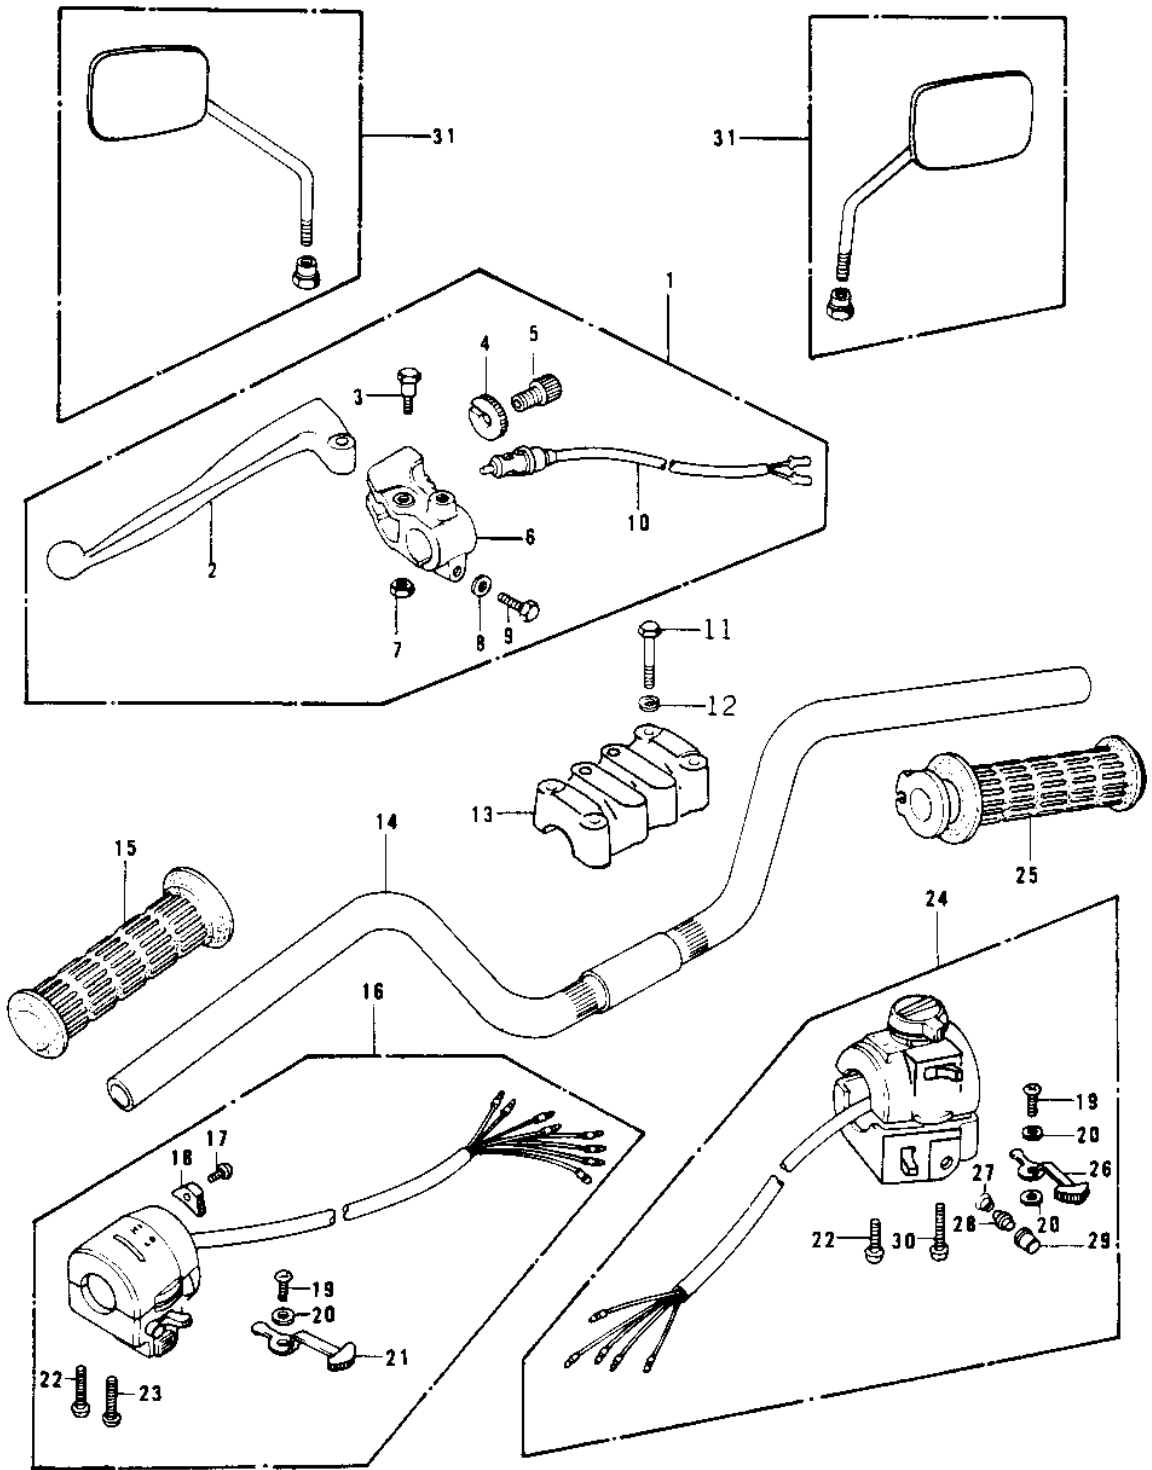

1978 Police 1000 PARTS DIAGRAM

HANDLEBAR (78 C1/C1A)

1978 Police 1000 PARTS LIST

HANDLEBAR ('78 C1/C1A)

ITEM NAME	PART NUMBER	QUANTITY
LEVER ASSY,CLUTCH (Ref # 1)	46076-054	1
LEVER,CLUTCH (Ref # 2)	46092-023	1
BOLT,HEX HEAD (Ref # 3)	92007-047	1
NUT,CABLE ADJUST NUT (Ref # 4)	46056-007	1
SCREW CABLE ADJUST (Ref # 5)	46055-003	1
HOLDER,CLUTCH LEVER (Ref # 6)	46094-019	1
NUT (Ref # 7)	92019-008	1
WASHER PLAIN 6MM (Ref # 8)	410B0600	1
BOLT HEX HEAD 6X25 (Ref # 9)	110N0625	1
SWITCH,CLUTCH (Ref # 10)	27043-002	1
BOLT 8X38 (Ref # 11)	92001-1405	4
WASHER SPRING 8MM (Ref # 12)	461F0800	4
HOLDER,HANDLEBAR (Ref # 13)	46012-1001	1
HANDLE (Ref # 14)	46003-4008	1
RUBBER,L.H GRIP (Ref # 15)	46075-028	1
HOUSING-ASSY-CNTL,LH (Ref # 16)	46091-4002	1
SCREW CNTSNK HD 3X8 (Ref # 17)	221B0308A	1
KNOB,LIGHTING SW L.H (Ref # 18)	46044-013	1
SCREW PAN HEAD 3X5 (Ref # 19)	220B0305A	2
WASHER (Ref # 20)	92095-010	3
KNOB,LIGHTING SW L.H (Ref # 21)	46043-005	1
SCREW PAN HEAD 5X30 (Ref # 22)	220B0530	2
SCREW-PAN-CROS (Ref # 23)	220B0535	1
HOUSING ASSY,R.H (Ref # 24)	46091-1009	1
GRIP ASSY,THROTTLE (Ref # 25)	46019-038	1
KNOB,LIGHTING SW R.H (Ref # 26)	46043-004	1
SWITCH ASSY,HORN BUT (Ref # 27)	27010-1009	1
SWITCH ASSY,HORN BUT (Ref # 28)	27010-1009	1
SWITCH ASSY,HORN BUT (Ref # 29)	27010-1009	1