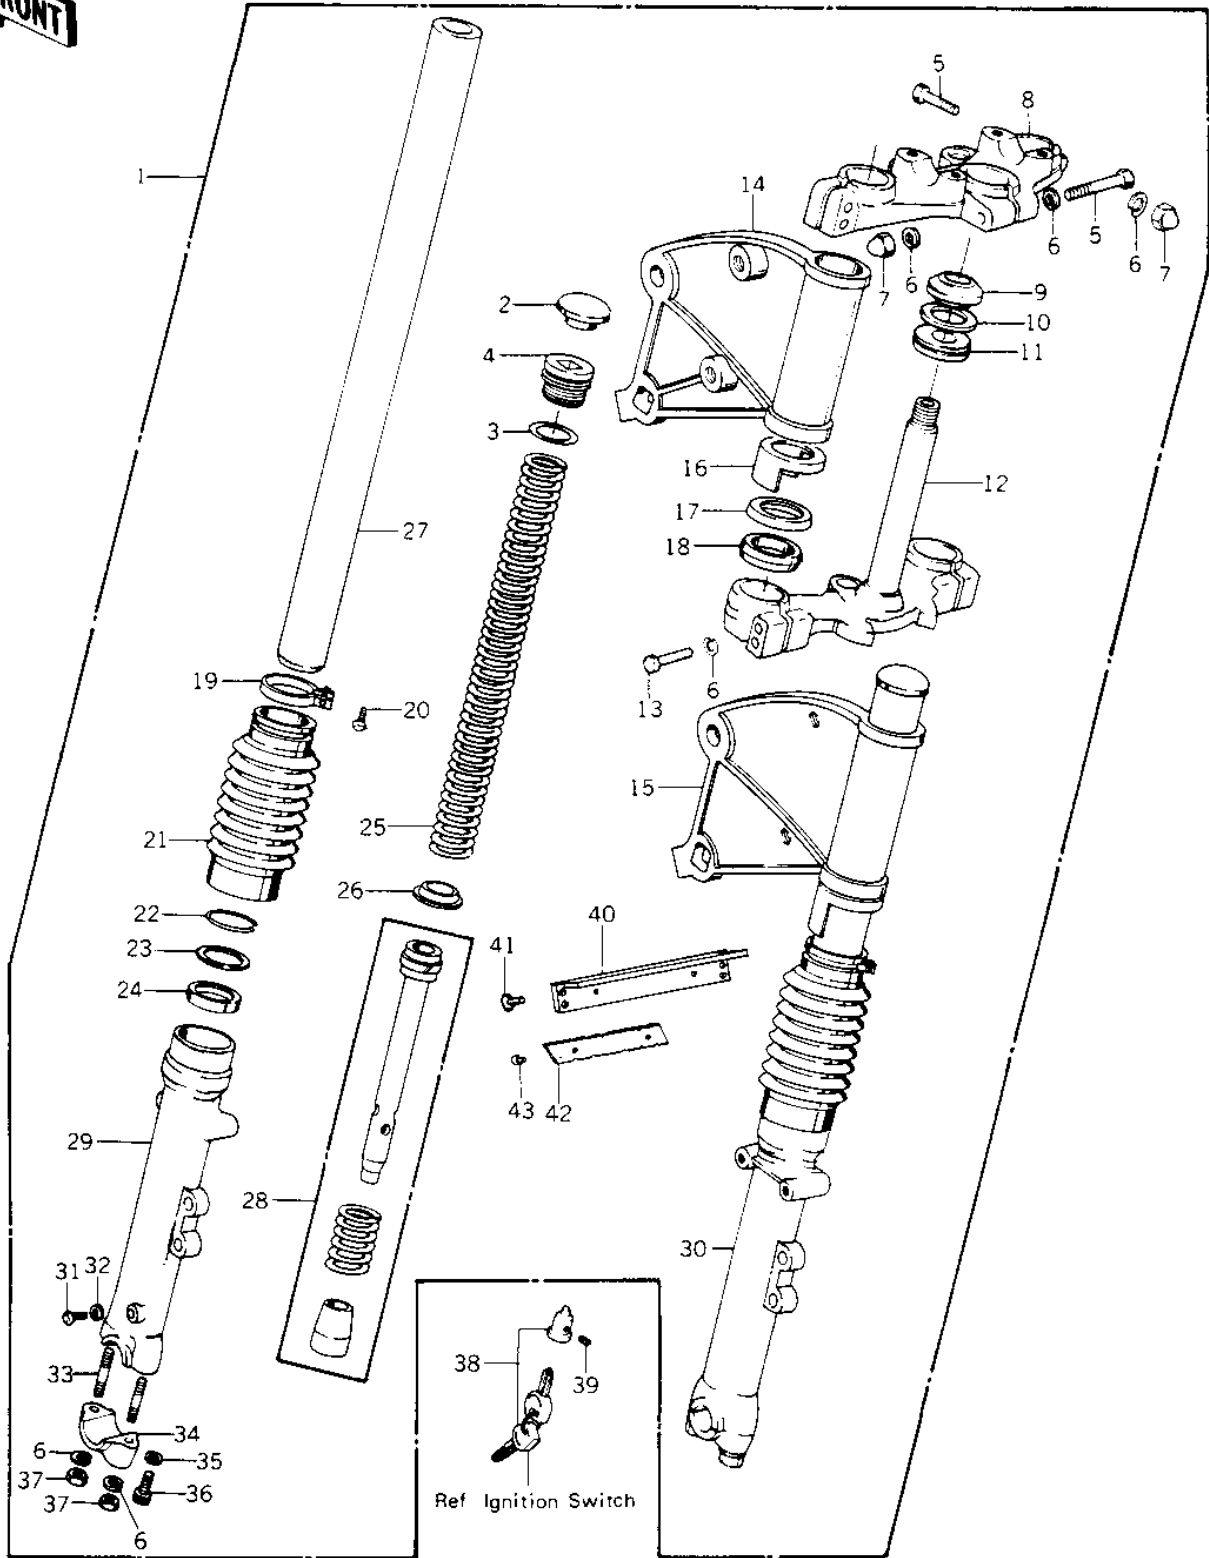

1978 Police 1000 PARTS DIAGRAM

FRONT FORK (78 C1/C1A)

1978 Police 1000 PARTS LIST

FRONT FORK ('78 C1/C1A)

ITEM NAME	PART NUMBER	QUANTITY
FORK-FRONT (Ref # 1)	44001-1009	1
CAP,RUBBER (Ref # 2)	11012-1018	2
"O" RING,FORK TOP (Ref # 3)	92055-1012	2
SEAT-FORK SPRING (Ref # 4)	44029-1046	2
BOLT-HEX HEAD,8X55 (Ref # 5)	44041-038	5
WASHER SPRING 8MM (Ref # 6)	461F0800	13
NUT FUEL TANK FRONT (Ref # 7)	92020-007	5
HEAD,STEERING STEM (Ref # 8)	44039-1003	1
CONE,STEERING STEM (Ref # 9)	92047-012	1
WASHER,PLAIN (Ref # 10)	92022-231	1
OIL SEAL,STEERING ST (Ref # 11)	92056-003	1
STEM,STEERING (Ref # 12)	44037-1003	1
BOLT,8X40 (Ref # 13)	115G0840	4
COVER,LH FORK (Ref # 14)	44033-1004	1
COVER,RH FORK (Ref # 15)	44033-1003	1
GUIDE,FORK COVER (Ref # 16)	13169-1019	2
WASHER,FRK COVER GID (Ref # 17)	13169-1020	2
GASKET,FORK COVER (Ref # 18)	11009-1015	2
BAND,BOOT (Ref # 19)	92072-1046	2
SCREW-PAN-CROS (Ref # 20)	220B0420	2
BOOTS,FORK (Ref # 21)	49016-1006	2
CIRCLIP (Ref # 22)	92033-1002	2
WASHER (Ref # 23)	92022-1013	2
OIL SEAL (Ref # 24)	92049-1005	2
SPRING,FORK (Ref # 25)	44026-1002	2
GUIDE,FORK SPRING (Ref # 26)	44028-1001	2
TUBE,FORK INNER (Ref # 27)	44013-1002	2
CYLINDER-FORK (Ref # 28)	44022-1001	2
TUBE,LH,FORK OUTER (Ref # 29)	44005-1004	1

1978 Police 1000 PARTS LIST

FRONT FORK (78 C1/C1A)

ITEM NAME	PART NUMBER	QUANTITY
TUBE,RH,FORK OUTER (Ref # 30)	44006-1004	1
SCREW PAN HEAD 4X8 (Ref # 31)	220B0408	2
GASKET FORK DRAIN PL (Ref # 32)	44045-002	2
STUD,8X35 (Ref # 33)	92004-1009	2
HOLDER,FRONT AXLE (Ref # 34)	44063-014	2
GASKET,FORK CYLINDER (Ref # 35)	44045-057	2
BOLT-FORK CYLINDER (Ref # 36)	44041-040	2
NUT,LOCK,8MM (Ref # 37)	92015-1124	4
LOCK,STEERING (Ref # 38)	27016-048	1
SCREW,SEAT LOCK (Ref # 39)	92014-016	1
BRACKET, NAME PLATE (Ref # 40)	11034-1060	1
SCREW OVL CNTSNK 6X1 (Ref # 41)	222E0612	4
EMBLEM,FUEL TANK,L.H (Ref # 42)	56014-1013	1
SCREW-CSK-CROS (Ref # 43)	221C0310	2