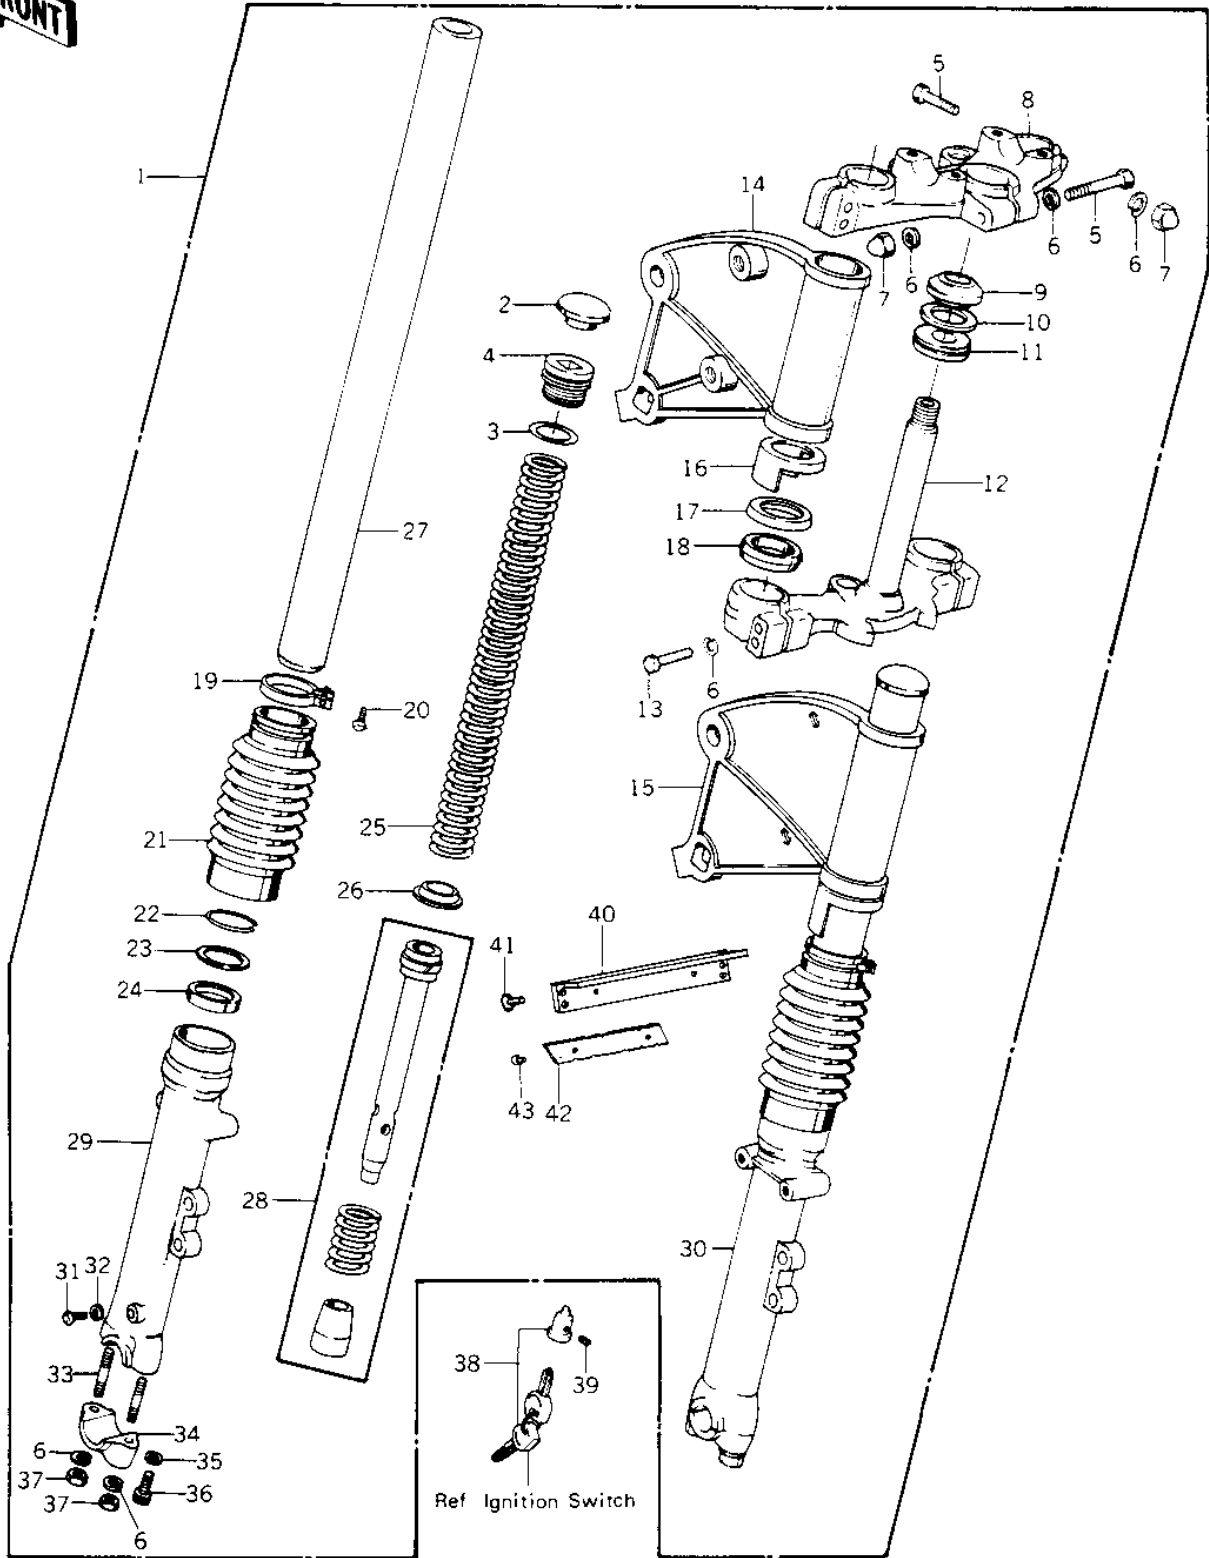

1978 Police 1000 PARTS DIAGRAM

FRONT FORK (78 C1/C1A)

1978 Police 1000 PARTS LIST

FRONT FORK ('78 C1/C1A)

ITEM NAME	PART NUMBER	QUANTITY
FORK-FRONT (Ref # 1)	44001-1009	1
CAP,RUBBER (Ref # 2)	11012-1018	2
"O" RING,FORK TOP (Ref # 3)	92055-1012	2
SEAT-FORK SPRING (Ref # 4)	44029-1046	2
BOLT-HEX HEAD,8X55 (Ref # 5)	44041-038	5
WASHER SPRING 8MM (Ref # 6)	461F0800	13
NUT FUEL TANK FRONT (Ref # 7)	92020-007	5
HEAD,STEERING STEM (Ref # 8)	44039-1003	1
CONE,STEERING STEM (Ref # 9)	92047-012	1
WASHER,PLAIN (Ref # 10)	92022-231	1
OIL SEAL,STEERING ST (Ref # 11)	92056-003	1
STEM,STEERING (Ref # 12)	44037-1003	1
BOLT,8X40 (Ref # 13)	115G0840	4
COVER,LH FORK (Ref # 14)	44033-1004	1
COVER,RH FORK (Ref # 15)	44033-1003	1
GUIDE,FORK COVER (Ref # 16)	13169-1019	2
WASHER,FRK COVER GID (Ref # 17)	13169-1020	2
GASKET,FORK COVER (Ref # 18)	11009-1015	2
BAND,BOOT (Ref # 19)	92072-1046	2
SCREW-PAN-CROS (Ref # 20)	220B0420	2
BOOTS,FORK (Ref # 21)	49016-1006	2
CIRCLIP (Ref # 22)	92033-1002	2
WASHER (Ref # 23)	92022-1013	2
OIL SEAL (Ref # 24)	92049-1005	2
SPRING,FORK (Ref # 25)	44026-1002	2
GUIDE,FORK SPRING (Ref # 26)	44028-1001	2
TUBE,FORK INNER (Ref # 27)	44013-1002	2
CYLINDER-FORK (Ref # 28)	44022-1001	2
TUBE,LH,FORK OUTER (Ref # 29)	44005-1004	1

1978 Police 1000 PARTS LIST

FRONT FORK ('78 C1/C1A)

ITEM NAME	PART NUMBER	QUANTITY
TUBE,RH,FORK OUTER (Ref # 30)	44006-1004	1
SCREW PAN HEAD 4X8 (Ref # 31)	220B0408	2
GASKET FORK DRAIN PL (Ref # 32)	44045-002	2
STUD,8X35 (Ref # 33)	92004-1009	2
HOLDER,FRONT AXLE (Ref # 34)	44063-014	2
GASKET,FORK CYLINDER (Ref # 35)	44045-057	2
BOLT-FORK CYLINDER (Ref # 36)	44041-040	2
NUT,LOCK,8MM (Ref # 37)	92015-1124	4
LOCK,STEERING (Ref # 38)	27016-048	1
SCREW,SEAT LOCK (Ref # 39)	92014-016	1
BRACKET, NAME PLATE (Ref # 40)	11034-1060	1
SCREW OVL CNTSNK 6X1 (Ref # 41)	222E0612	4
EMBLEM,FUEL TANK,L.H (Ref # 42)	56014-1013	1
SCREW-CSK-CROS (Ref # 43)	221C0310	2