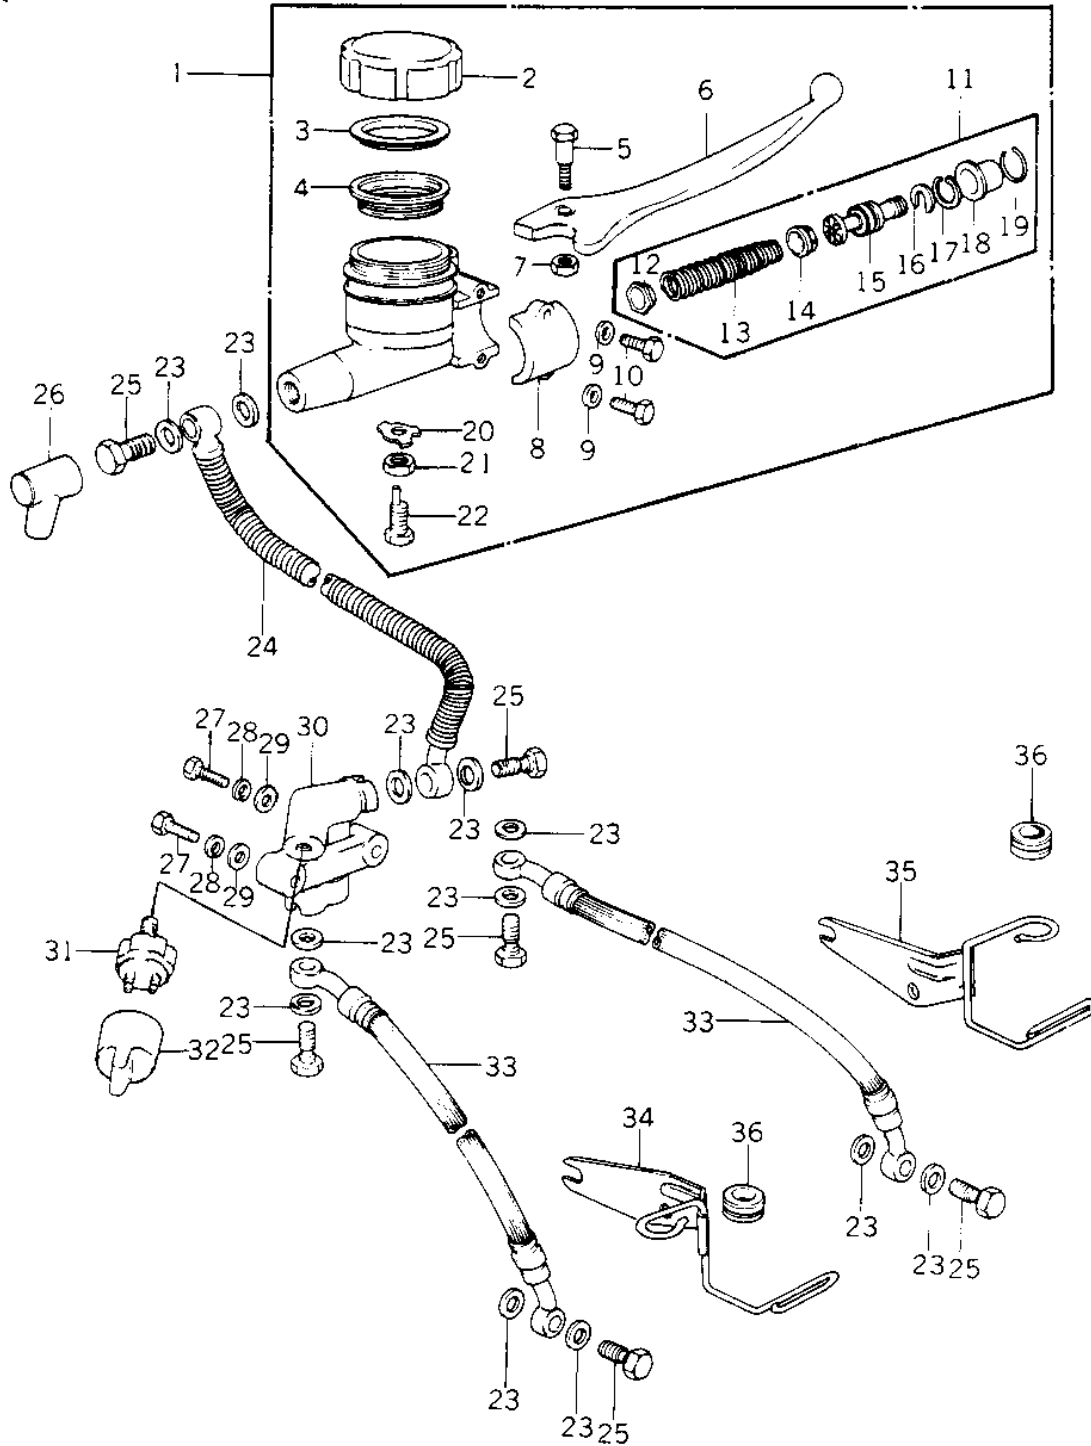

1978 Police 1000 PARTS DIAGRAM

FRONT MASTER CYLINDER (KZ1000-C1)

KZ 100

1978 Police 1000 PARTS LIST

FRONT MASTER CYLINDER (KZ1000-C1)

ITEM NAME	PART NUMBER	QUANTITY
CYLINDER ASSY,MSTR,F (Ref # 1)	43015-1009	1
CAP,OIL CUP (Ref # 2)	43026-003	1
PLATE-MASTER CYLINDE (Ref # 3)	43027-001	1
DIAPHRAGM (Ref # 4)	43028-003	1
BOLT (Ref # 5)	43033-004	1
LEVER,FRONT BRAKE (Ref # 6)	43029-003	1
NUT 6MM (Ref # 7)	312B0600	1
HOLDER-MASTER CYL (Ref # 8)	43034-001	1
WASHER PLAIN 6MM (Ref # 9)	411B0600	2
BOLT HEX HEAD 6X25 (Ref # 10)	110N0625	2
REPAIR ASY,MASTER CY (Ref # 11)	43073-005	1
VALVE ASSY, CHECK (Ref # 12)	43017-002	1
SPRING ASSY, RETURN (Ref # 13)	43018-002	1
CUP, PRIMARY (Ref # 14)	43019-002	1
PISTON ASSY (Ref # 15)	43072-001	1
STOPPER-PISTON (Ref # 16)	43022-001	1
CIRCLIP,18MM (Ref # 17)	481J1800	1
BOOTS (Ref # 18)	43024-001	1
STOPPER-BOOTS (Ref # 19)	43025-001	1
WASHER-LOCK,8MM (Ref # 20)	43031-001	1
NUT,8MM (Ref # 21)	311B0800	1
BOLT,LEVER ADJUSTING (Ref # 22)	43030-003	1
WASHER-OIL BOLT (Ref # 23)	43067-001	12
HOSE,FRONT BRAKE (Ref # 24)	43059-022	1
BOLT,OIL,L=23 (Ref # 25)	92002-1888	6
BOOT,DUST (Ref # 26)	49006-1041	1
BOLT,HEX HEAD,6X45 (Ref # 27)	110N0645	2
WASHER SPRING 6MM (Ref # 28)	461F0600	2
WASHER PLAIN 6MM (Ref # 29)	411B0600	2

1978 Police 1000 PARTS LIST

FRONT MASTER CYLINDER (KZ1000-C1)

ITEM NAME	PART NUMBER	QUANTITY
JOINT,FOUR WAY (Ref # 30)	43075-002	1
SWITCH-FRONT BRAKE (Ref # 31)	43065-001	1
CAP,FRONT BRK SWITCH (Ref # 32)	11012-1037	1
HOSE,CALIPER BRAKE (Ref # 33)	43059-033	2
BRACKET (Ref # 34)	11034-1041	1
BRACKET,BRK HOSE,R.H (Ref # 35)	11034-1063	1
DAMPER RUBBER,CYL HS (Ref # 36)	43064-006	2