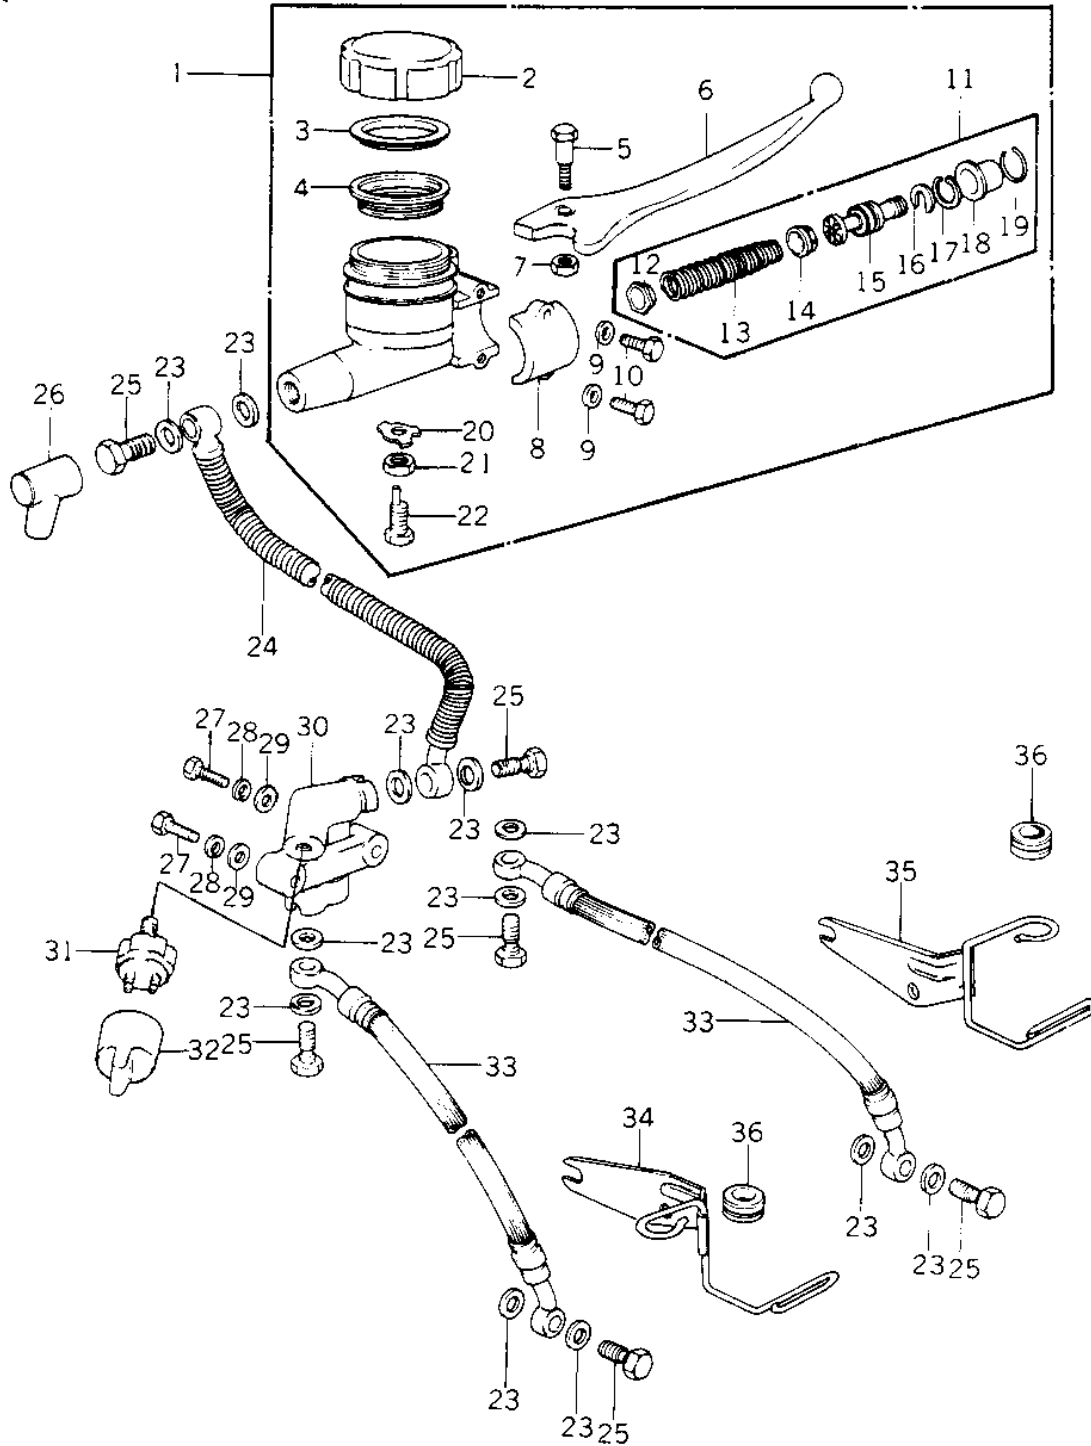

# 1978 Police 1000 PARTS DIAGRAM

# 1978 Police 1000 PARTS LIST

## FRONT MASTER CYLINDER (KZ1000-C1)

ITEM NAME	PART NUMBER	QUANTITY
CYLINDER ASSY,MSTR,F (Ref # 1)	43015-1009	1
CAP,OIL CUP (Ref # 2)	43026-003	1
PLATE-MASTER CYLINDE (Ref # 3)	43027-001	1
DIAPHRAGM (Ref # 4)	43028-003	1
BOLT (Ref # 5)	43033-004	1
LEVER,FRONT BRAKE (Ref # 6)	43029-003	1
NUT 6MM (Ref # 7)	312B0600	1
HOLDER-MASTER CYL (Ref # 8)	43034-001	1
WASHER PLAIN 6MM (Ref # 9)	411B0600	2
BOLT HEX HEAD 6X25 (Ref # 10)	110N0625	2
REPAIR ASY,MASTER CY (Ref # 11)	43073-005	1
VALVE ASSY, CHECK (Ref # 12)	43017-002	1
SPRING ASSY, RETURN (Ref # 13)	43018-002	1
CUP, PRIMARY (Ref # 14)	43019-002	1
PISTON ASSY (Ref # 15)	43072-001	1
STOPPER-PISTON (Ref # 16)	43022-001	1
CIRCLIP,18MM (Ref # 17)	481J1800	1
BOOTS (Ref # 18)	43024-001	1
STOPPER-BOOTS (Ref # 19)	43025-001	1
WASHER-LOCK,8MM (Ref # 20)	43031-001	1
NUT,8MM (Ref # 21)	311B0800	1
BOLT,LEVER ADJUSTING (Ref # 22)	43030-003	1
WASHER-OIL BOLT (Ref # 23)	43067-001	12
HOSE,FRONT BRAKE (Ref # 24)	43059-022	1
BOLT,OIL,L=23 (Ref # 25)	92002-1888	6
BOOT,DUST (Ref # 26)	49006-1041	1
BOLT,HEX HEAD,6X45 (Ref # 27)	110N0645	2
WASHER SPRING 6MM (Ref # 28)	461F0600	2
WASHER PLAIN 6MM (Ref # 29)	411B0600	2