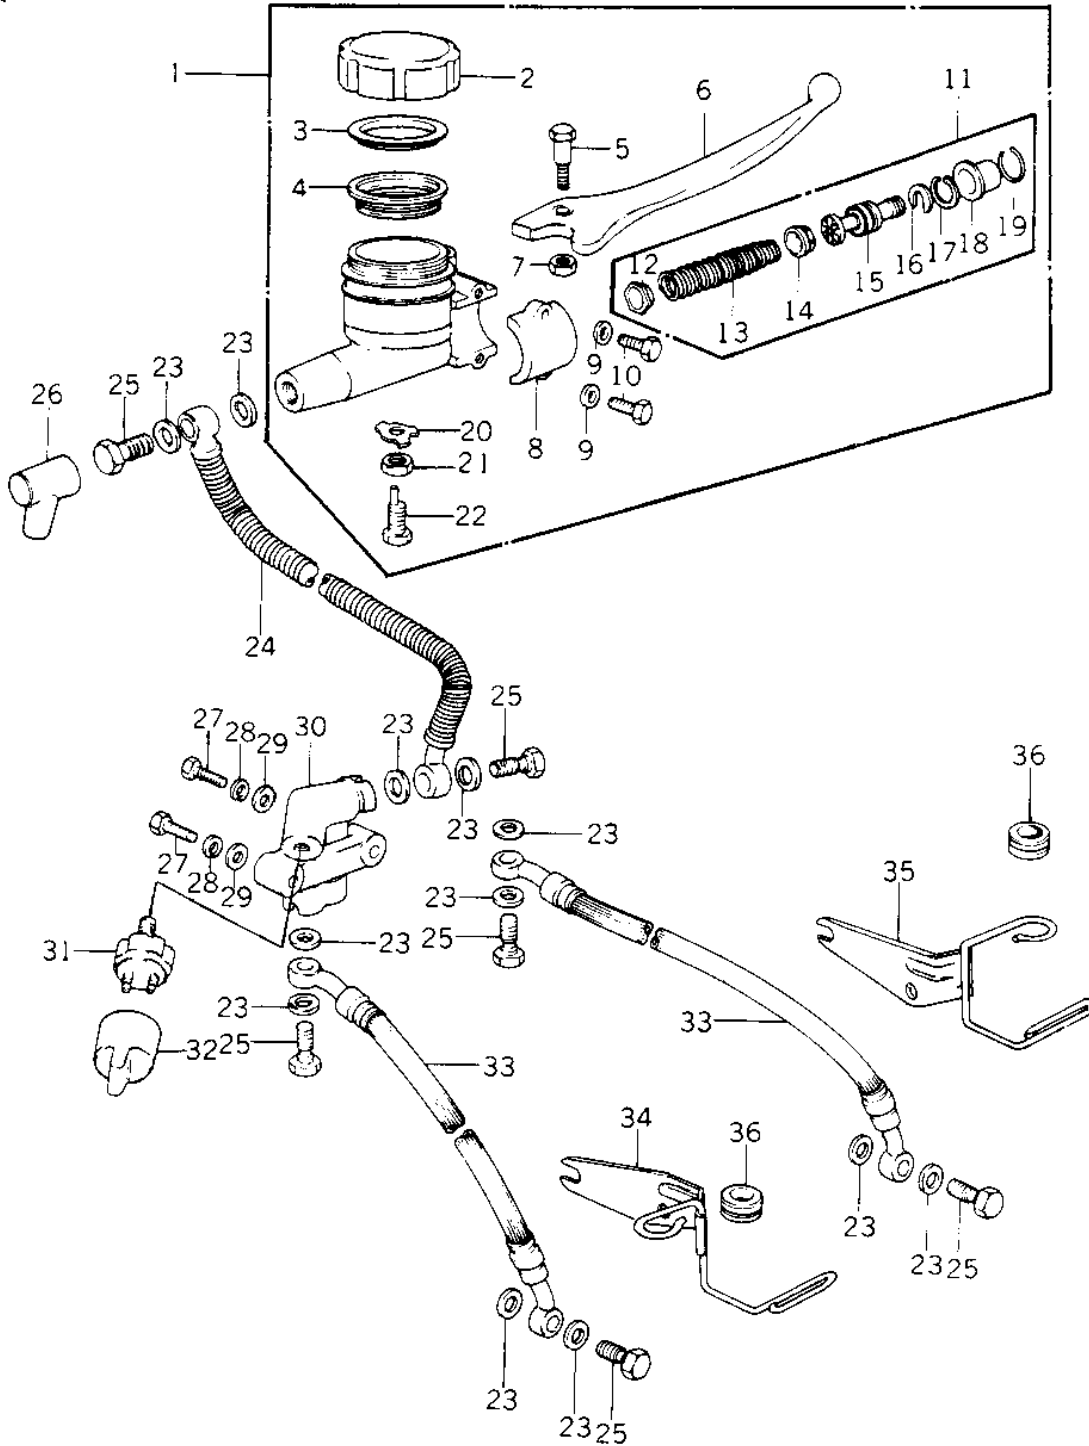

1978 Police 1000 PARTS DIAGRAM

FRONT MASTER CYLINDER (KZ1000-C1)

KZ 100

1978 Police 1000 PARTS LIST

FRONT MASTER CYLINDER (KZ1000-C1)

ITEM NAME	PART NUMBER	QUANTITY
CYLINDER ASSY,MSTR,F (Ref # 1)	43015-1009	1
CAP,OIL CUP (Ref # 2)	43026-003	1
PLATE-MASTER CYLINDE (Ref # 3)	43027-001	1
DIAPHRAGM (Ref # 4)	43028-003	1
BOLT (Ref # 5)	43033-004	1
LEVER,FRONT BRAKE (Ref # 6)	43029-003	1
NUT 6MM (Ref # 7)	312B0600	1
HOLDER-MASTER CYL (Ref # 8)	43034-001	1
WASHER PLAIN 6MM (Ref # 9)	411B0600	2
BOLT HEX HEAD 6X25 (Ref # 10)	110N0625	2
REPAIR ASY,MASTER CY (Ref # 11)	43073-005	1
VALVE ASSY, CHECK (Ref # 12)	43017-002	1
SPRING ASSY, RETURN (Ref # 13)	43018-002	1
CUP, PRIMARY (Ref # 14)	43019-002	1
PISTON ASSY (Ref # 15)	43072-001	1
STOPPER-PISTON (Ref # 16)	43022-001	1
CIRCLIP,18MM (Ref # 17)	481J1800	1
BOOTS (Ref # 18)	43024-001	1
STOPPER-BOOTS (Ref # 19)	43025-001	1
WASHER-LOCK,8MM (Ref # 20)	43031-001	1
NUT,8MM (Ref # 21)	311B0800	1
BOLT,LEVER ADJUSTING (Ref # 22)	43030-003	1
WASHER-OIL BOLT (Ref # 23)	43067-001	12
HOSE,FRONT BRAKE (Ref # 24)	43059-022	1
BOLT,OIL,L=23 (Ref # 25)	92002-1888	6
BOOT,DUST (Ref # 26)	49006-1041	1
BOLT,HEX HEAD,6X45 (Ref # 27)	110N0645	2
WASHER SPRING 6MM (Ref # 28)	461F0600	2
WASHER PLAIN 6MM (Ref # 29)	411B0600	2

1978 Police 1000 PARTS LIST

FRONT MASTER CYLINDER (KZ1000-C1)

ITEM NAME	PART NUMBER	QUANTITY
JOINT,FOUR WAY (Ref # 30)	43075-002	1
SWITCH-FRONT BRAKE (Ref # 31)	43065-001	1
CAP,FRONT BRK SWITCH (Ref # 32)	11012-1037	1
HOSE,CALIPER BRAKE (Ref # 33)	43059-033	2
BRACKET (Ref # 34)	11034-1041	1
BRACKET,BRK HOSE,R.H (Ref # 35)	11034-1063	1
DAMPER RUBBER,CYL HS (Ref # 36)	43064-006	2