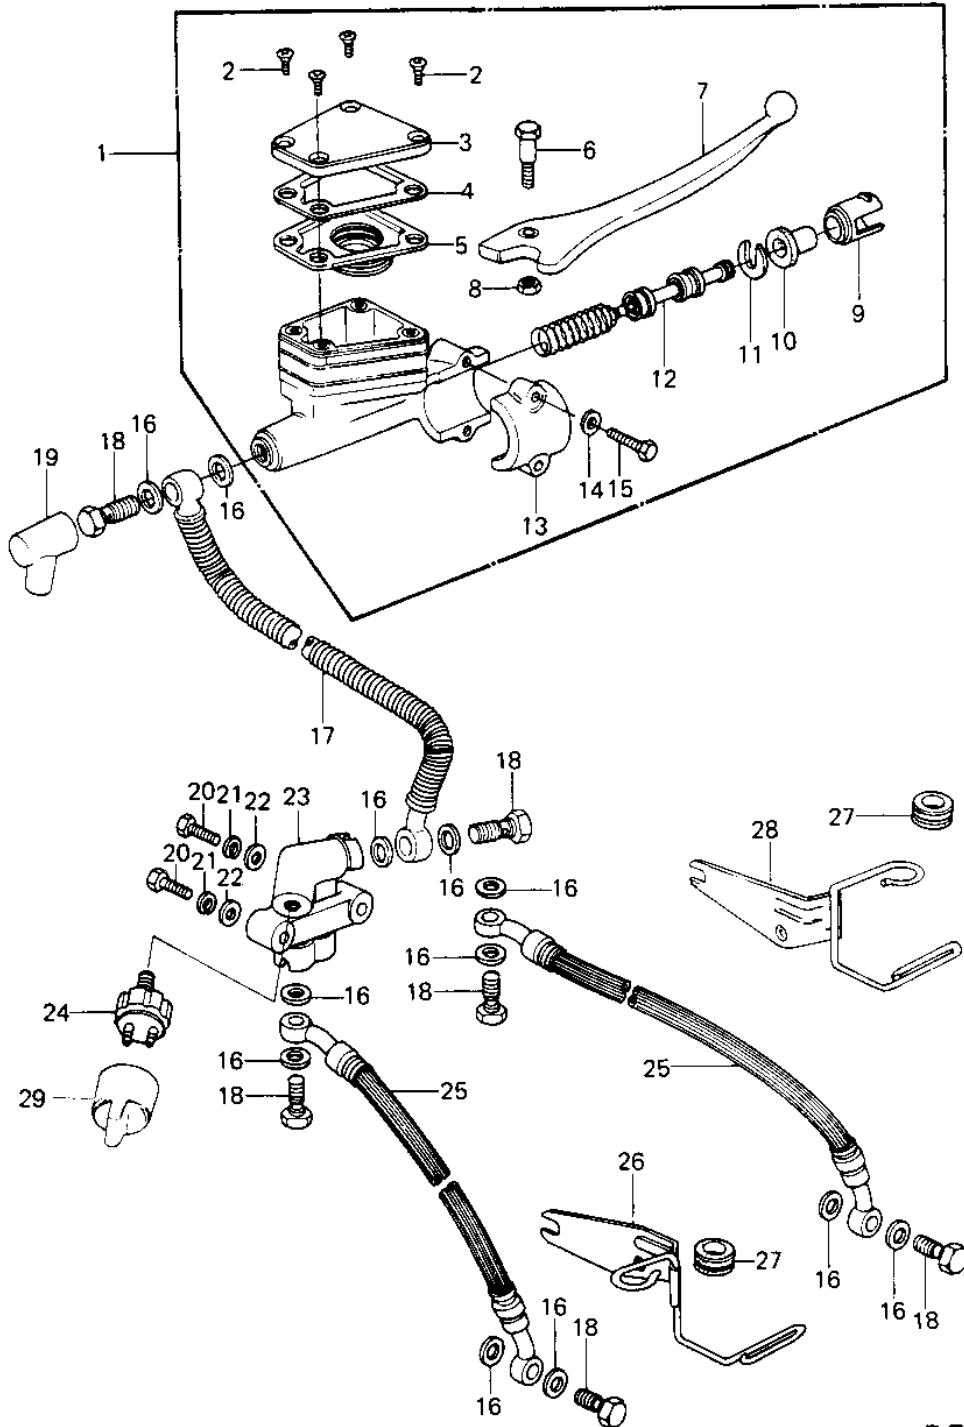

# 1978 Police 1000 PARTS DIAGRAM

FRONT MASTER CYLINDER (KZ1000-C1A)

**KZ 100**

# 1978 Police 1000 PARTS LIST

## FRONT MASTER CYLINDER (KZ1000-C1A)

ITEM NAME	PART NUMBER	QUANTITY
CYLINDER ASSY,MSTR,F (Ref # 1)	43015-1009	1
SCREW,COUNTERSUNK HE (Ref # 2)	92001-1055	4
CAP,OIL CUP (Ref # 3)	43026-1003	1
PLATE,DIAPHRAGM (Ref # 4)	43027-1002	1
DIAPHRAGM (Ref # 5)	43028-1002	1
BOLT,CLUTCH LEV FITT (Ref # 6)	92001-1056	1
LEVER,FRONT BRAKE (Ref # 7)	46092-1002	1
NUT 6MM (Ref # 8)	312B0600	1
LINER,PISTON (Ref # 9)	14008-1007	1
DUST COVER (Ref # 10)	49016-1010	1
STOPER,PISTON (Ref # 11)	43022-1001	1
PISTON-COMP-BRAKE (Ref # 12)	43020-1023	1
HOLDER,MASTER CYLIND (Ref # 13)	43034-1001	1
WASHER PLAIN 6MM (Ref # 14)	411B0600	2
BOLT HEX HEAD 6X25 (Ref # 15)	110N0625	2
WASHER-OIL BOLT (Ref # 16)	43067-001	12
HOSE,FRONT BRAKE (Ref # 17)	43059-022	1
BOLT,OIL,L=23 (Ref # 18)	92002-1888	6
BOOT,DUST (Ref # 19)	49006-1041	1
BOLT,HEX HEAD,6X45 (Ref # 20)	110N0645	2
WASHER SPRING 6MM (Ref # 21)	461F0600	2
WASHER PLAIN 6MM (Ref # 22)	411B0600	2
JOINT,FOUR WAY (Ref # 23)	43075-002	1
SWITCH-FRONT BRAKE (Ref # 24)	43065-001	1
HOSE,CALIPER BRAKE (Ref # 25)	43059-033	2
BRACKET (Ref # 26)	11034-1041	1
DAMPER RUBBER,CYL HS (Ref # 27)	43064-006	2
BRACKET,BRK HOSE,R.H (Ref # 28)	11034-1063	1
CAP,FRONT BRK SWITCH (Ref # 29)	11012-1037	1