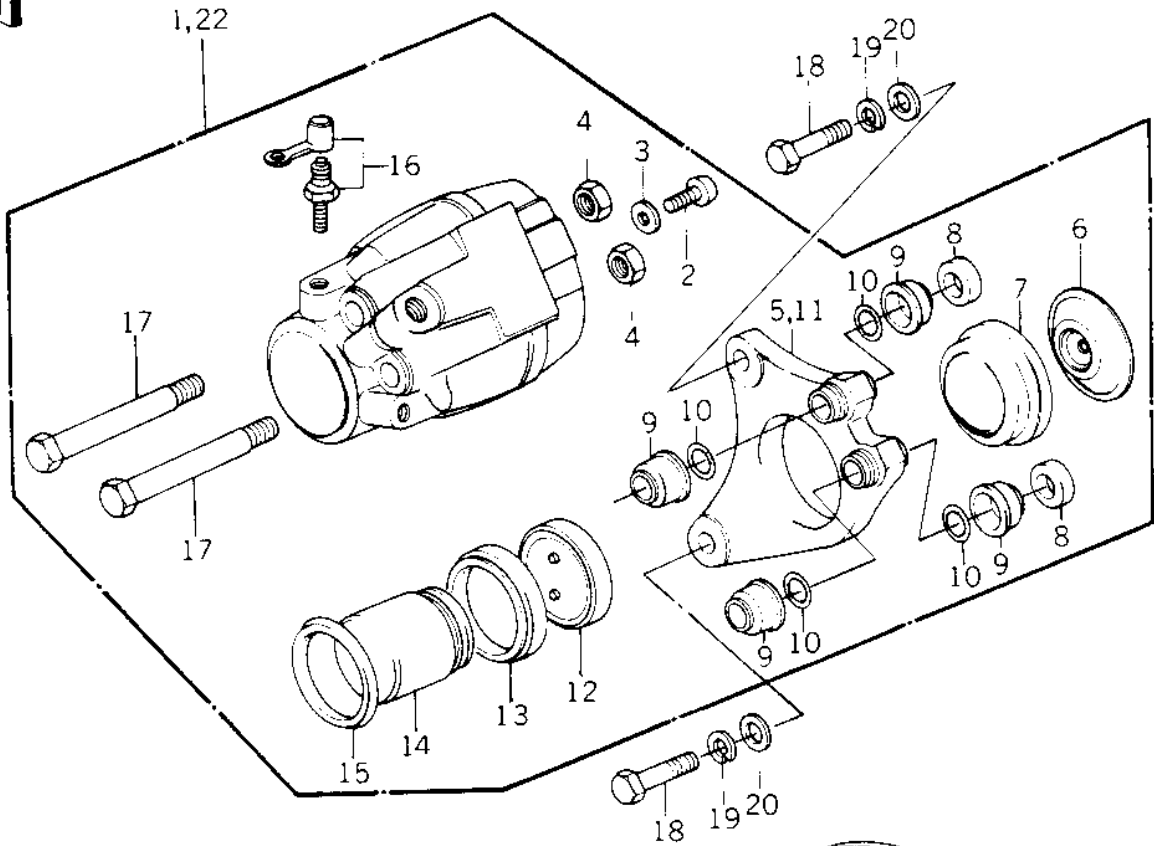

1978 Police 1000 PARTS DIAGRAM

FRONT BRAKE ('78 C1/C1A)

1978 Police 1000 PARTS LIST

FRONT BRAKE ('78 C1/C1A)

ITEM NAME	PART NUMBER	QUANTITY
CALIPER ASSY,FRONT,2 (Ref # 1)	43041-032	1
SCREW PAN HEAD 6X12 (Ref # 2)	220B0612	2
WASHER SPRING 8MM (Ref # 3)	461F0800	2
NUT 10MM (Ref # 4)	315B1000	4
HOLDER,CALIPER (Ref # 5)	43044-009	1
SPACER (Ref # 6)	43040-004	2
PAD SET,(FRONT) (Ref # 7-12)	43050-5001	2
PAD B (Ref # 7)	43051-001	2
PLUG (Ref # 8)	43088-002	4
DUST SHILD,SHAFT (Ref # 9)	43052-005	8
"O" RING (Ref # 10)	43053-006	8
HOLDER,CALIPER (Ref # 11)	43044-008	1
PAD A (Ref # 12)	43050-011	2
DUST SEALD,RUBBER (Ref # 13)	43054-003	2
PISTON (Ref # 14)	43048-1002	2
RING-PISTON (Ref # 15)	43049-001	2
BLEEDER SET (Ref # 16)	43085-001	2
BOLT (Ref # 17)	43045-006	4
BOLT (Ref # 18)	92007-032	4
WASHER SPRING 10MM (Ref # 19)	461F1000	4
WASHER PLAIN 10MM (Ref # 20)	410B1000	4
DISC PLATE,FRONT BRK (Ref # 21)	41080-007	2
CALIPER ASSY,FRONT,R (Ref # 22)	43041-033	1