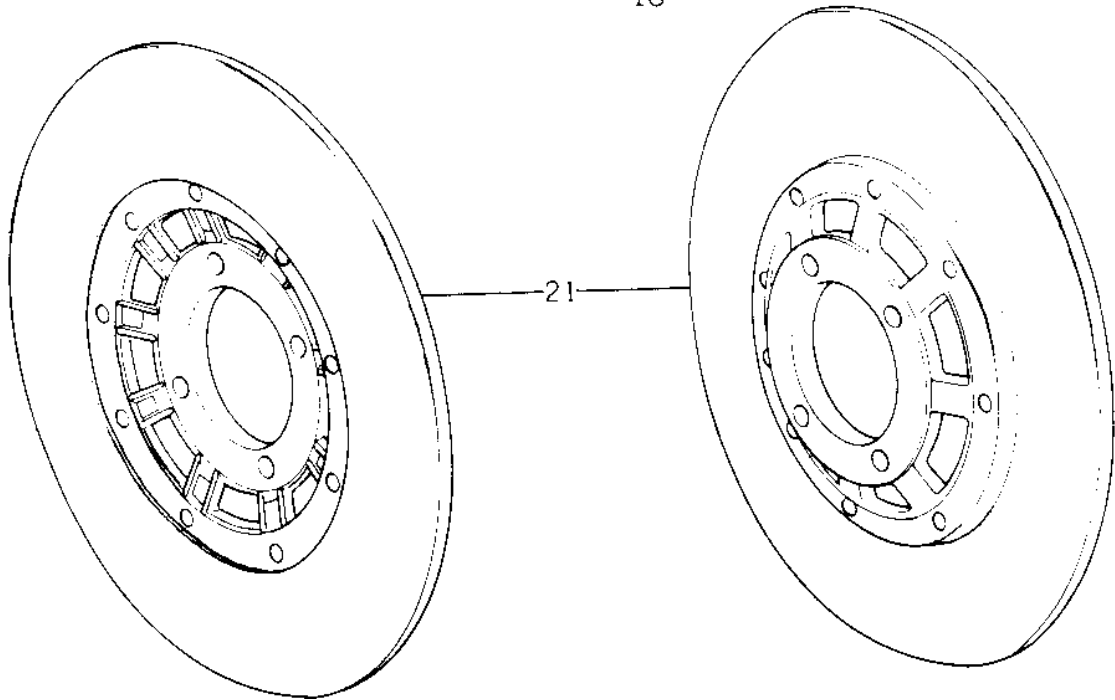

1978 Police 1000 PARTS DIAGRAM

FRONT BRAKE ('78 C1/C1A)

1978 Police 1000 PARTS LIST

FRONT BRAKE ('78 C1/C1A)

ITEM NAME	PART NUMBER	QUANTITY
CALIPER ASSY,FRONT,2 (Ref # 1)	43041-032	1
SCREW PAN HEAD 6X12 (Ref # 2)	220B0612	2
WASHER SPRING 8MM (Ref # 3)	461F0800	2
NUT 10MM (Ref # 4)	315B1000	4
HOLDER,CALIPER (Ref # 5)	43044-009	1
SPACER (Ref # 6)	43040-004	2
PAD SET,(FRONT) (Ref # 7-12)	43050-5001	2
PAD B (Ref # 7)	43051-001	2
PLUG (Ref # 8)	43088-002	4
DUST SHILD,SHAFT (Ref # 9)	43052-005	8
"O" RING (Ref # 10)	43053-006	8
HOLDER,CALIPER (Ref # 11)	43044-008	1
PAD A (Ref # 12)	43050-011	2
DUST SEALD,RUBBER (Ref # 13)	43054-003	2
PISTON (Ref # 14)	43048-1002	2
RING-PISTON (Ref # 15)	43049-001	2
BLEEDER SET (Ref # 16)	43085-001	2
BOLT (Ref # 17)	43045-006	4
BOLT (Ref # 18)	92007-032	4
WASHER SPRING 10MM (Ref # 19)	461F1000	4
WASHER PLAIN 10MM (Ref # 20)	410B1000	4
DISC PLATE,FRONT BRK (Ref # 21)	41080-007	2
CALIPER ASSY,FRONT,R (Ref # 22)	43041-033	1