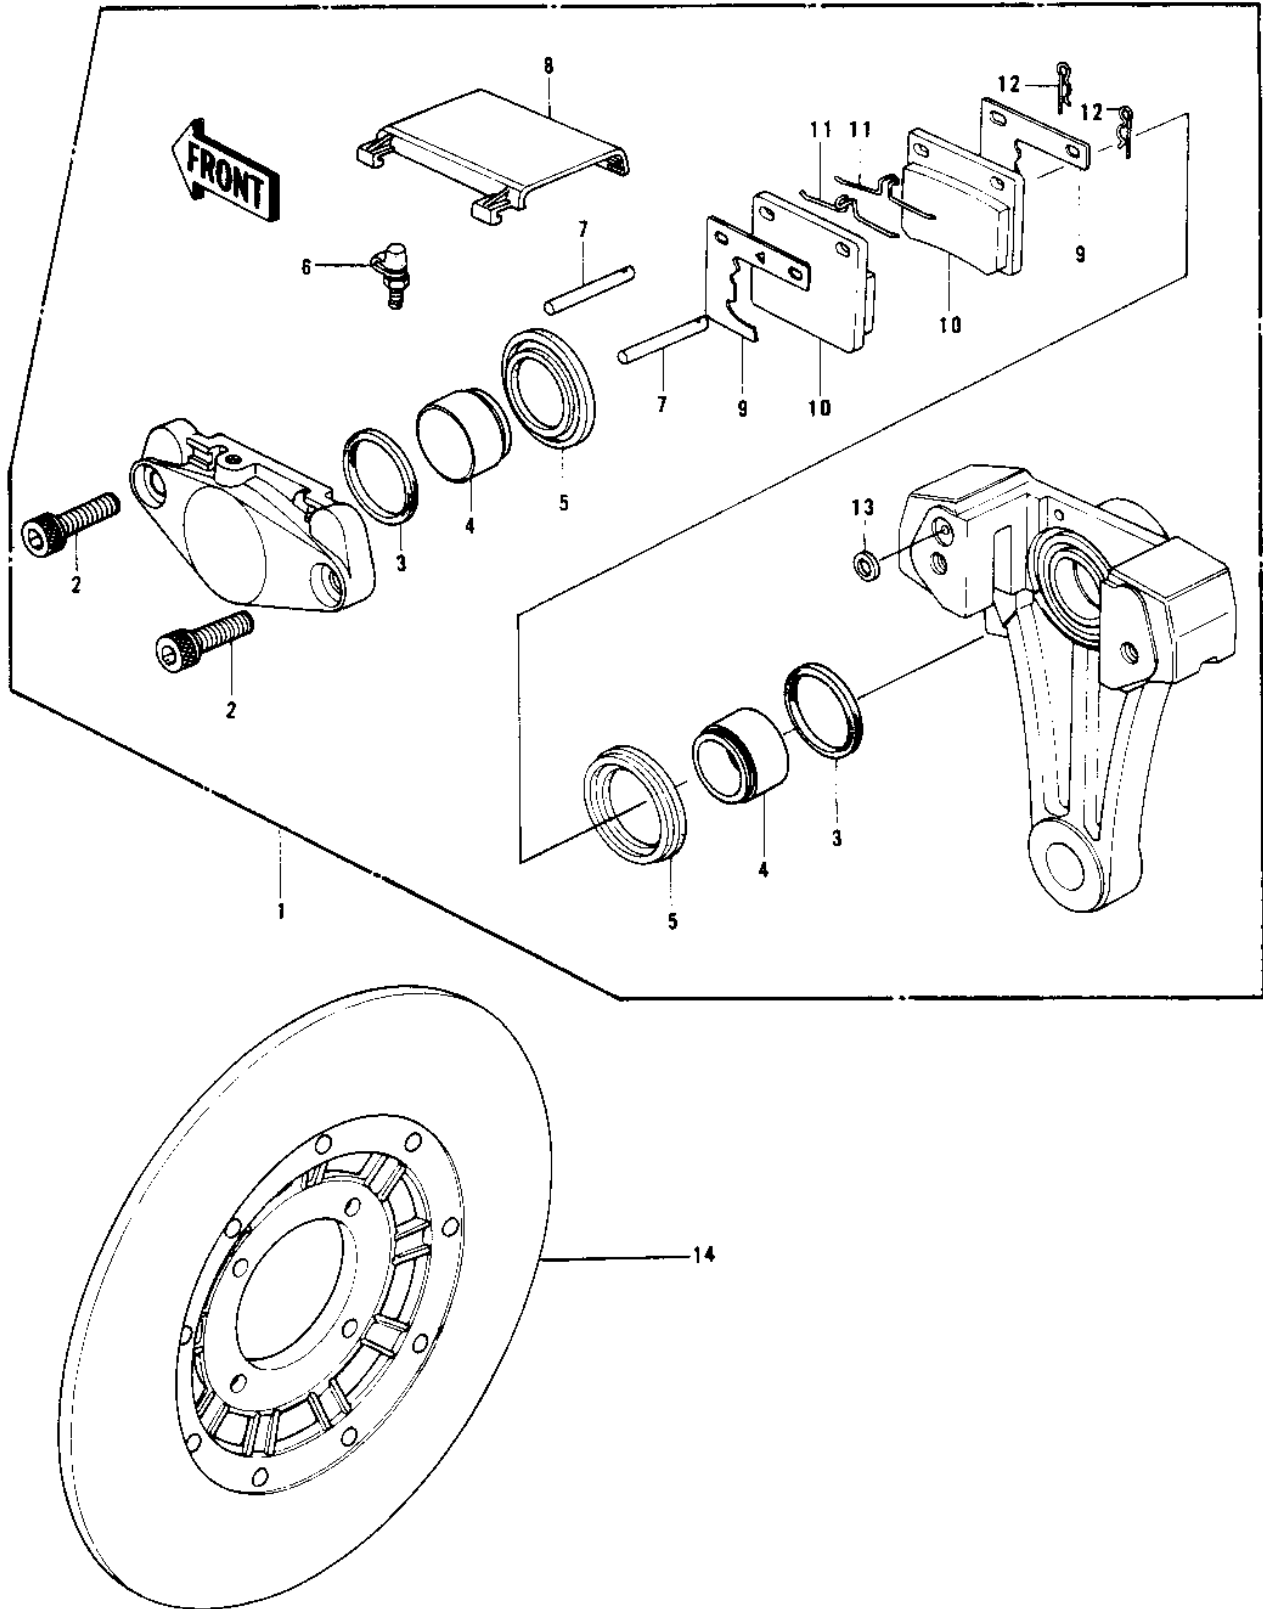

1978 Police 1000 PARTS DIAGRAM

REAR BRAKE ('78 C1/C1A)

1978 Police 1000 PARTS LIST

REAR BRAKE ('78 C1/C1A)

| ITEM NAME | PART NUMBER | QUANTITY |
|---------------------------------|-------------|----------|
| CALIPER ASSY,REAR (Ref # 1) | 43041-025 | 1 |
| BOLT,REAR CALIPER (Ref # 2) | 43033-005 | 2 |
| RING,PISTON SEAL (Ref # 3) | 43049-002 | 2 |
| PISTON,REAR CALIPER (Ref # 4) | 43048-008 | 2 |
| DUST SEAL,PISTON (Ref # 5) | 43054-004 | 2 |
| BLEEDER SET (Ref # 6) | 43085-001 | 1 |
| PIN (Ref # 7) | 43045-007 | 2 |
| CAP (Ref # 8) | 43024-004 | 1 |
| SHIM (Ref # 9) | 43076-004 | 2 |
| PAD (Ref # 10) | 43050-010 | 2 |
| SPRING (Ref # 11) | 43086-002 | 2 |
| CLIP (Ref # 12) | 43084-003 | 2 |
| RING,SEAL (Ref # 13) | 43053-008 | 1 |
| DISC PLATE,REAR DISC (Ref # 14) | 41080-010 | 1 |