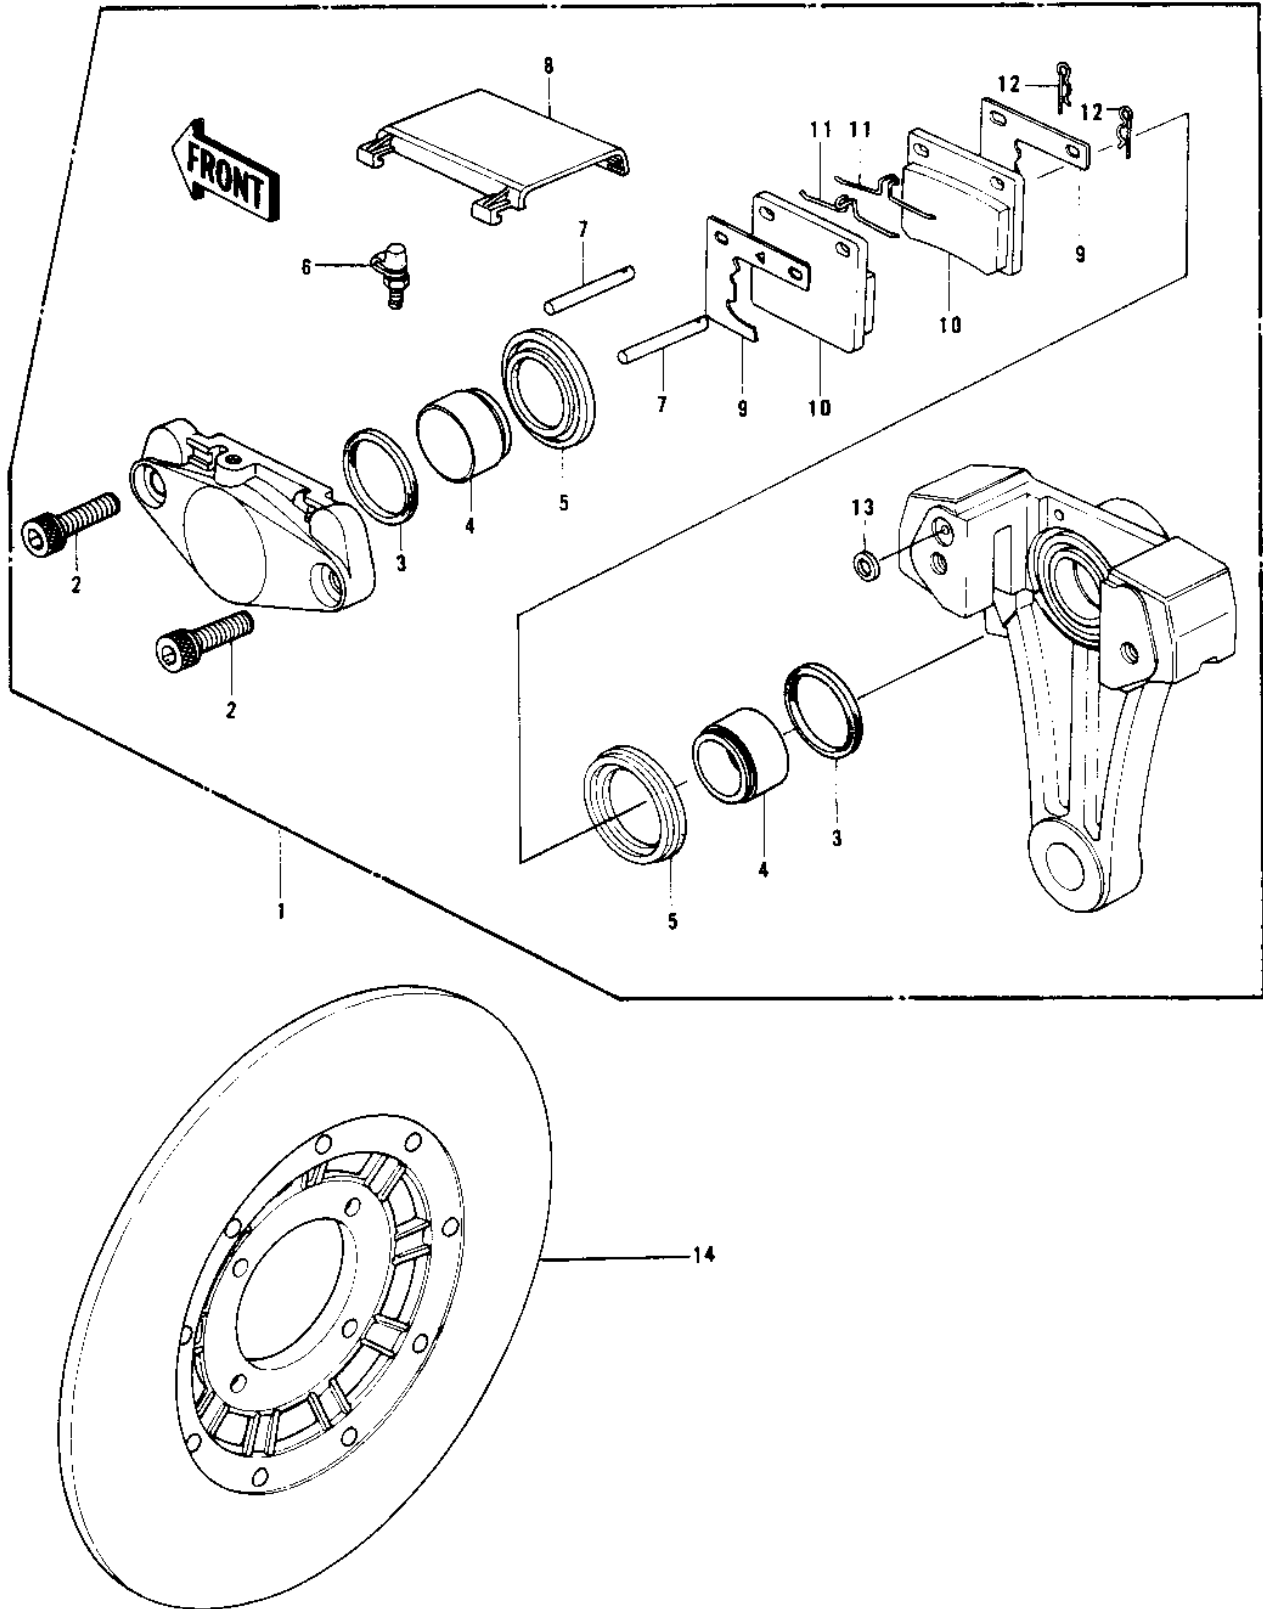

# 1978 Police 1000 PARTS DIAGRAM

REAR BRAKE ('78 C1/C1A)

## 1978 Police 1000 PARTS LIST

### REAR BRAKE ('78 C1/C1A)

ITEM NAME	PART NUMBER	QUANTITY
CALIPER ASSY,REAR (Ref # 1)	43041-025	1
BOLT,REAR CALIPER (Ref # 2)	43033-005	2
RING,PISTON SEAL (Ref # 3)	43049-002	2
PISTON,REAR CALIPER (Ref # 4)	43048-008	2
DUST SEAL,PISTON (Ref # 5)	43054-004	2
BLEEDER SET (Ref # 6)	43085-001	1
PIN (Ref # 7)	43045-007	2
CAP (Ref # 8)	43024-004	1
SHIM (Ref # 9)	43076-004	2
PAD (Ref # 10)	43050-010	2
SPRING (Ref # 11)	43086-002	2
CLIP (Ref # 12)	43084-003	2
RING,SEAL (Ref # 13)	43053-008	1
DISC PLATE,REAR DISC (Ref # 14)	41080-010	1