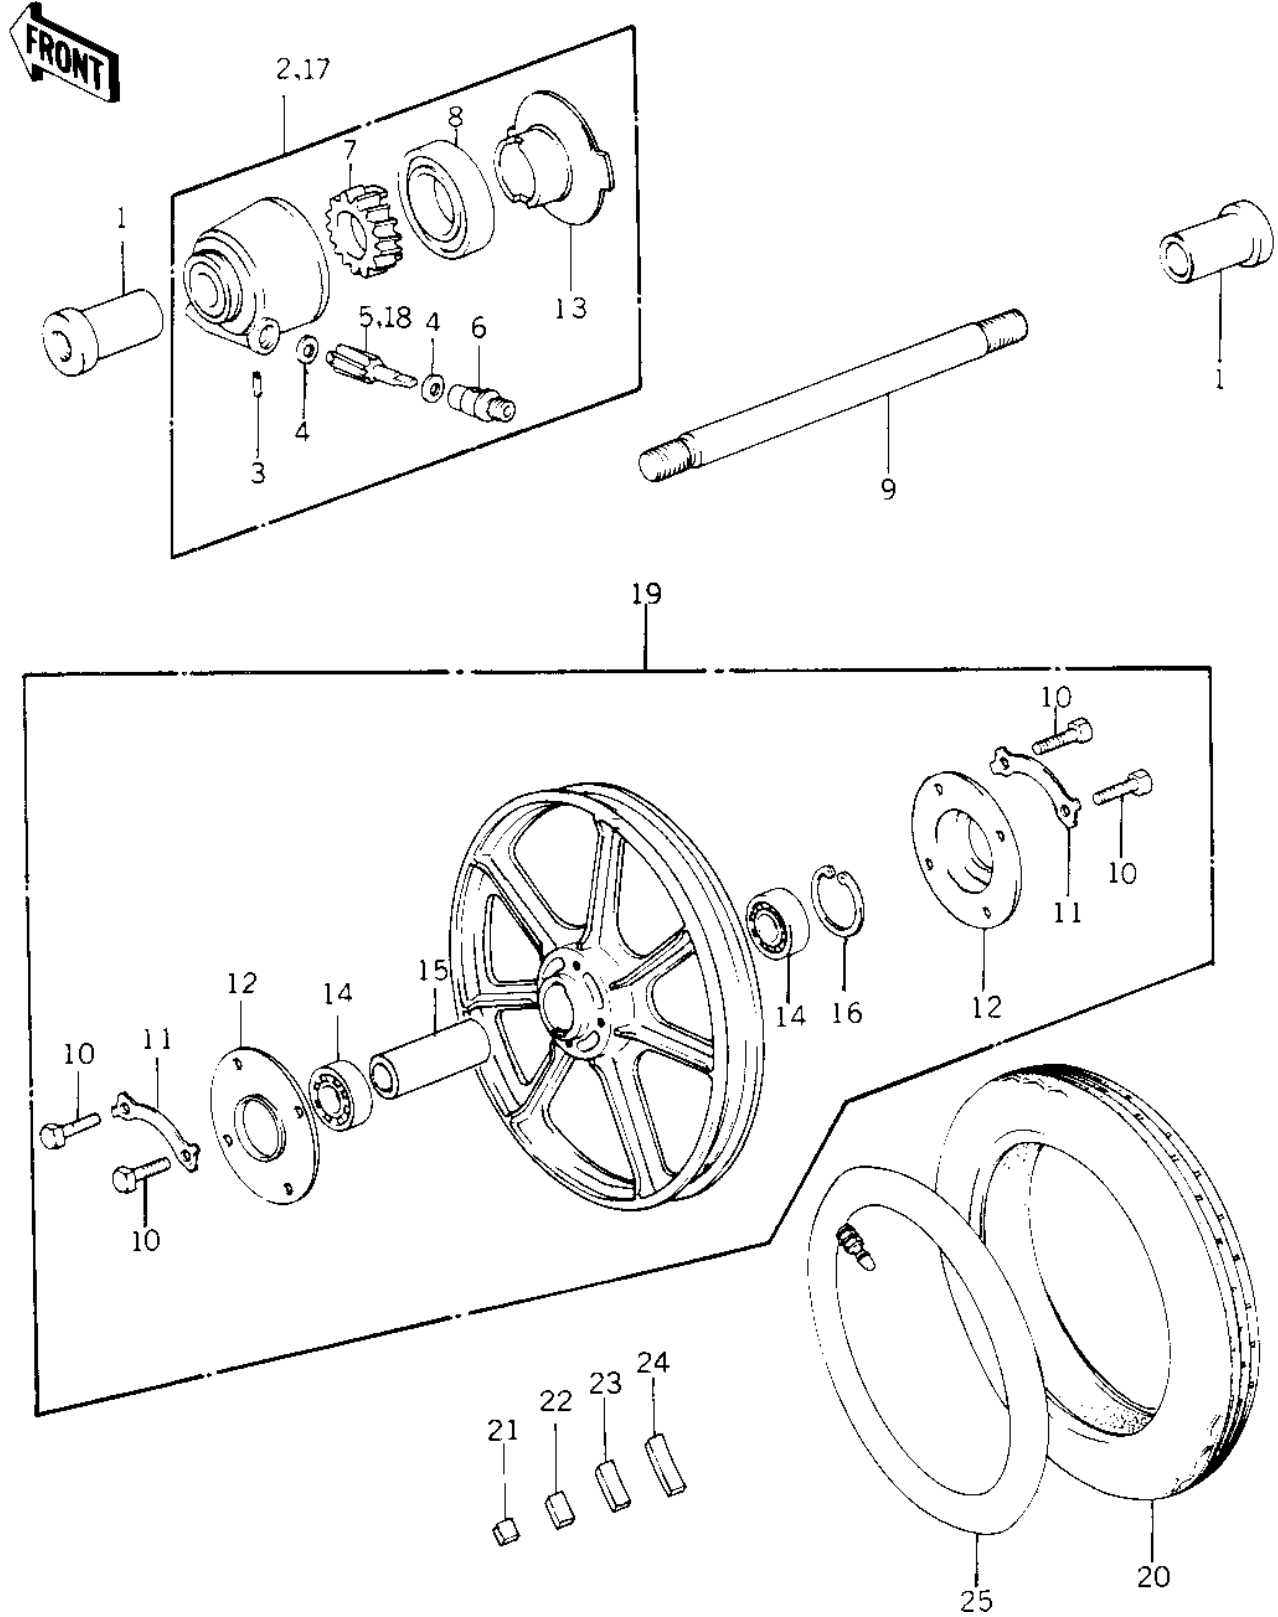

# 1978 Police 1000 PARTS DIAGRAM

FRONT WHEEL/TIRE/HUB (78 C1/C1A)

# 1978 Police 1000 PARTS LIST

FRONT WHEEL/TIRE/HUB (78 C1/C1A)

ITEM NAME	PART NUMBER	QUANTITY
COLLAR,FRONT AXLE (Ref # 1)	41069-033	2
GEAR BOX ASSY (Ref # 2)	41078-1002	1
PIN,SPRING (Ref # 3)	41082-001	2
WASHER THRST SPD PIN (Ref # 4)	41063-001	4
PINION,SPEEDOMETER (Ref # 5)	41060-017	1
BUSH,SPEEDMETER CABL (Ref # 6)	41062-005	2
GEAR,SPEEDOMETER (Ref # 7)	41059-026	1
OIL SEAL,BJN30427-C3 (Ref # 8)	92049-1057	2
AXLE,FRONT (Ref # 9)	41068-1005	1
BOLT (Ref # 10)	92001-158	8
WASHER,LOCK (Ref # 11)	92088-023	4
DUST COVER (Ref # 12)	41042-014	2
RECEIVER,SPEEDMT GEA (Ref # 13)	41064-1002	2
BRG,BALL,#6303ZZC3 (Ref # 14)	601B6303ZZ	2
COLLAR,FR HUB BEARIN (Ref # 15)	92027-1028	1
CIRCLIP,47M/M (Ref # 16)	92033-1042	1
PINION,SPEEDOMETER (Ref # 18)	41060-1006	1
41073-1019 (Canada) (Ref # 19)	41073-1006	1
SOLID WHEEL ASSY,FRN (Ref # 19)	41073-1019	1
TIRE MN90-18 F16 (Ref # 20)	41002-4021	1
BALANCER 5G (Ref # 21)	41075-005	AR
BALANCER 10G (Ref # 22)	41075-006	AR
BALANCER 20G (Ref # 23)	41075-007	AR
BALANCER 30G (Ref # 24)	41075-008	AR
TUBE,FRONT V18-19 (Ref # 25)	41022-4001	1