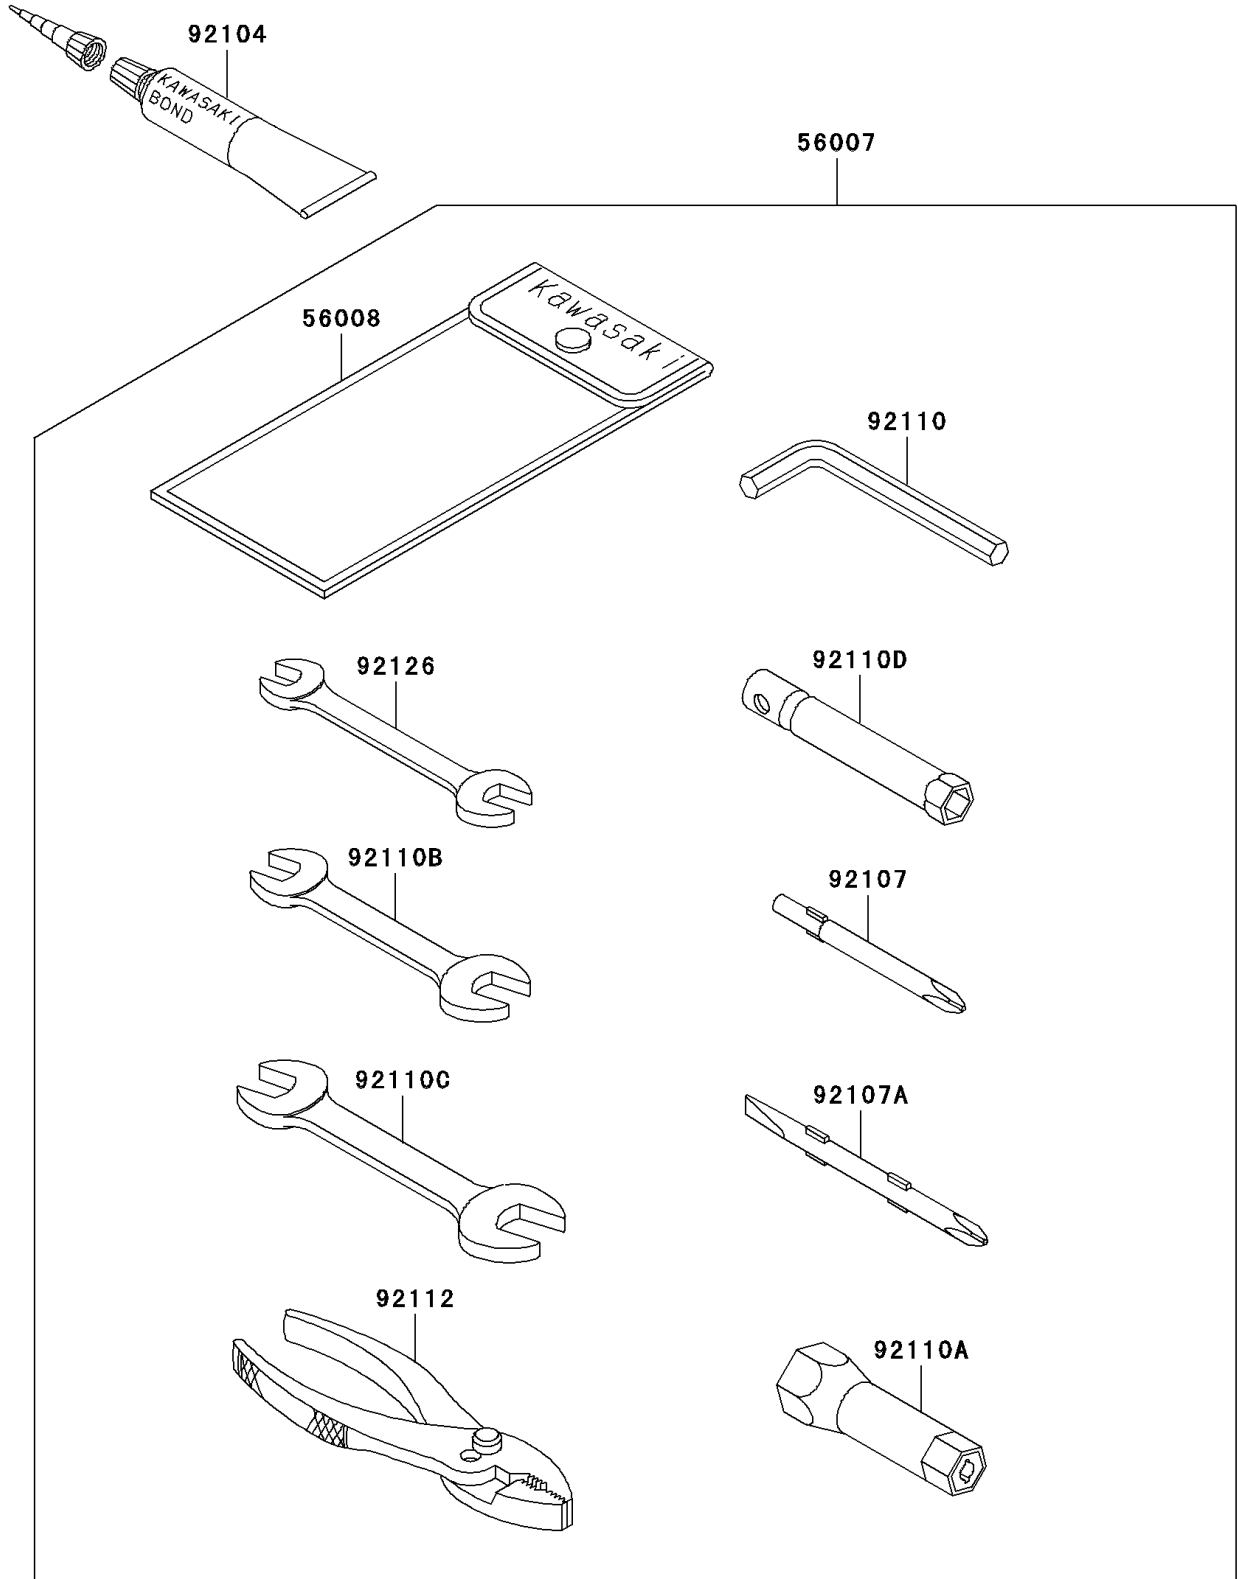

2005 800 SX-R PARTS DIAGRAM

Owner's Tools

F3182

2005 800 SX-R PARTS LIST

Owner's Tools

ITEM NAME	PART NUMBER	QUANTITY
TOOL-KIT (Ref # 56007)	56007-3711	1
BAG,TOOL (Ref # 56008)	56008-006	1
GASKET-LIQUID,TUBE,100G,SILVER (Ref # 92104)	92104-002	AR
TOOL-DRIVER,#3PHILLIPS (Ref # 92107)	92107-005	1
TOOL-DRIVER,#2PHILLIPS&SLOT (Ref # 92107A)	92107-1051	1
TOOL-WRENCH,ALLEN,5MM (Ref # 92110)	92110-1015	1
TOOL-WRENCH,BOX,21MM (Ref # 92110A)	92110-1113	1
TOOL-WRENCH,OPEN END,10X12 (Ref # 92110B)	92110-1152	1
TOOL-WRENCH,OPEN END,14X17 (Ref # 92110C)	92110-1153	1
TOOL-WRENCH,BOX,10MM (Ref # 92110D)	92110-1156	1
TOOL-PLIERS (Ref # 92112)	92112-1001	1
TOOL-WRENCH,OPEN END,8X10 (Ref # 92126)	92126-004	1