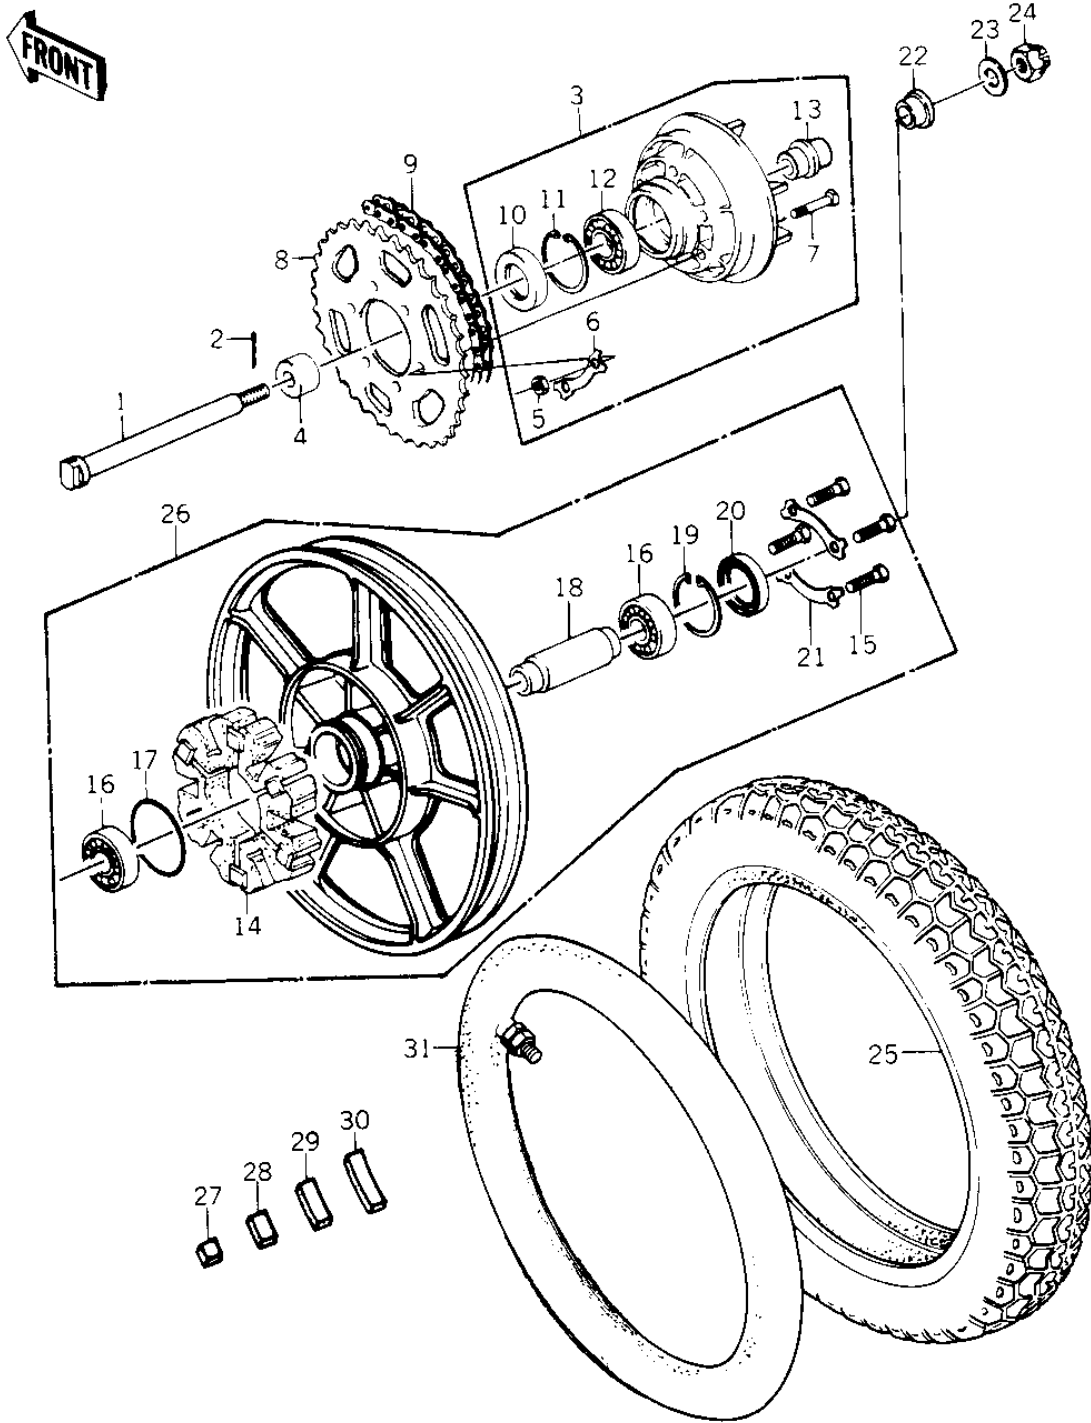

1978 Police 1000 PARTS DIAGRAM

REAR WHEEL/TIRE/HUB/CHAIN (78 C1/C1A)

1978 Police 1000 PARTS LIST

REAR WHEEL/TIRE/HUB/CHAIN (78 C1/C1A)

ITEM NAME	PART NUMBER	QUANTITY
AXLE,REAR (Ref # 1)	42031-034	1
PIN-COTTER,4.0X35 (Ref # 2)	550D4035	1
COUPLING ASSY,RR HUB (Ref # 3)	42008-040	1
COLLAR,REAR AXLE (Ref # 4)	42032-071	1
NUT 10MM (Ref # 5)	42045-005	6
WASHER LOCK (Ref # 6)	92088-007	3
BOLT-REAR SPROCKET (Ref # 7)	92003-087	6
REAR SPROCKET,37T (Ref # 8)	42041-1005	1
DR CHAIN 630X94 (Ref # 9)	92057-1003	1
OIL SEAL (Ref # 10)	92050-027	1
CIRCLIP,62M/M (Ref # 11)	92033-1044	1
BALL BEARING,#6206 (Ref # 12)	601B6206	1
SLEEVE,RR HUB COUPLN (Ref # 13)	42036-033	1
SHOCK DAMPER,REAR HU (Ref # 14)	42014-033	1
BOLT (Ref # 15)	92001-158	4
BEARING,BALL,#6304ZZ (Ref # 16)	601B6304ZZ	2
"0" RING,65MM (Ref # 17)	671B2565	1
SPACER,RR HUB BEARIN (Ref # 18)	42010-039	1
RING,SNAP,56.2M/M (Ref # 19)	92033-1043	1
UNAVAILABLE IN PRICE BOOK (Ref # 20)	92052-066	1
WASHER,LOCK (Ref # 21)	92088-023	3
COLLAR,REAR AXLE (Ref # 22)	42032-080	1
WASHER,PLAIN,20MM (Ref # 23)	92022-248	1
NUT CASTLE,18MM (Ref # 24)	42045-018	1
TIRE MR90-18 K327M (Ref # 25)	41002-4022	1
41073-1020 (Canada) (Ref # 26)	41073-1007	1
SOLID WHEEL ASSY,REA (Ref # 26)	41073-1020	1
BALANCER 5G (Ref # 27)	41075-005	AR
BALANCER 10G (Ref # 28)	41075-006	AR

1978 Police 1000 PARTS LIST

REAR WHEEL/TIRE/HUB/CHAIN (78 C1/C1A)

ITEM NAME	PART NUMBER	QUANTITY
BALANCER 20G (Ref # 29)	41075-007	AR
BALANCER 30G (Ref # 30)	41075-008	AR
TUBE,REAR W18-19 (Ref # 31)	41022-4002	1