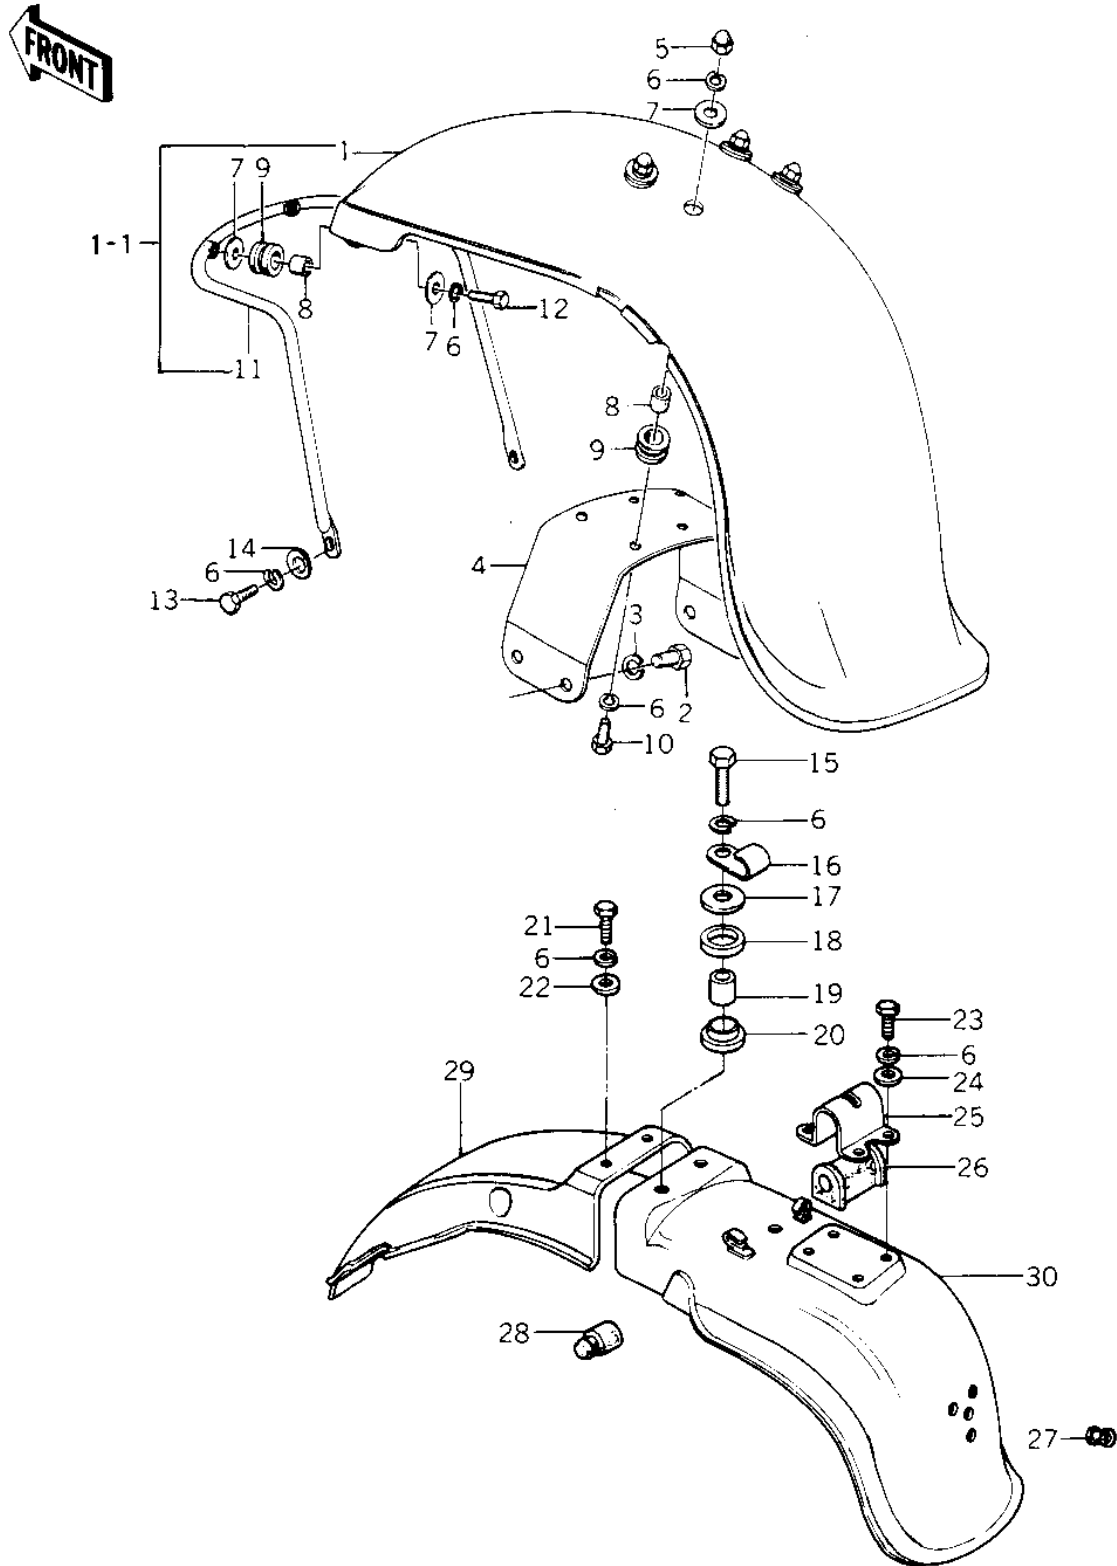

1978 Police 1000 PARTS DIAGRAM

FENDERS (78 C1/C1A)

Re
—

1071-5

1978 Police 1000 PARTS LIST

FENDERS (78 C1/C1A)

ITEM NAME	PART NUMBER	QUANTITY
FENDER-ASSY,FR.WHITE (Ref # 1)	35001-5501	1
FENDER-FR,WHITE (Ref # 1)	35004-4004-8C	AL
FENDER-ASSY,FR.WHITE (Ref # 1-1)	35001-5501	AL
BOLT,8X20 (Ref # 2)	115G0820	4
WASHER SPRING 8MM (Ref # 3)	461F0800	4
BRACE,FRONT FENDER (Ref # 4)	35009-1001	1
NUT-6MM (Ref # 5)	322N0600	4
WASHER SPRING 6MM (Ref # 6)	461F0600	20
WASHER-PLAIN (Ref # 7)	92022-193	8
COLLAR 6.8X10X10.5 (Ref # 8)	92027-120	6
GROMMET (Ref # 9)	92071-046	6
BOLT-UPSET (Ref # 10)	112G0625	4
STAY,FRONT FENDER (Ref # 11)	35011-1003	1
STAY,FR FENDER,FR (Ref # 11)	35011-4001	(1
BOLT 6X22 (Ref # 12)	112B0622	2
BOLT-UPSET 6X14 (Ref # 13)	112B0614	2
WASHER PLAIN 6MM (Ref # 14)	410B0600	2
BOLT-UPSET (Ref # 15)	112G0625	2
CLAMP,WIRING HARNESS (Ref # 16)	21126-008	1
WASHER,PLAIN,7MM (Ref # 17)	92022-228	2
DAMPER RUBBER (Ref # 18)	92075-175	2
COLLAR,REAR FENDER (Ref # 19)	92027-162	2
RUBBER,FENDER COVER (Ref # 20)	92075-174	2
BOLT-UPSET 6X14 (Ref # 21)	112B0614	2
WASHER PLAIN (Ref # 22)	92022-024	2
BOLT-UPSET,6X16 (Ref # 23)	112G0616	4
WASHER PLAIN 6MM (Ref # 24)	411B0600	4
BRACKET,REAR FENDER (Ref # 25)	35026-006	1
DAMPER RUBBER,RR FEN (Ref # 26)	92075-132	1

1978 Police 1000 PARTS LIST

FENDERS (78 C1/C1A)

ITEM NAME	PART NUMBER	QUANTITY
GROMMET HARNESS 10MM (Ref # 27)	92071-019	1
DAMPER RUBBER,RR FEN (Ref # 28)	92075-135	2
FENDER-RR (Ref # 29)	35022-154	1
FENDER-RR,WHITE (Ref # 30)	35022-136-8C	1