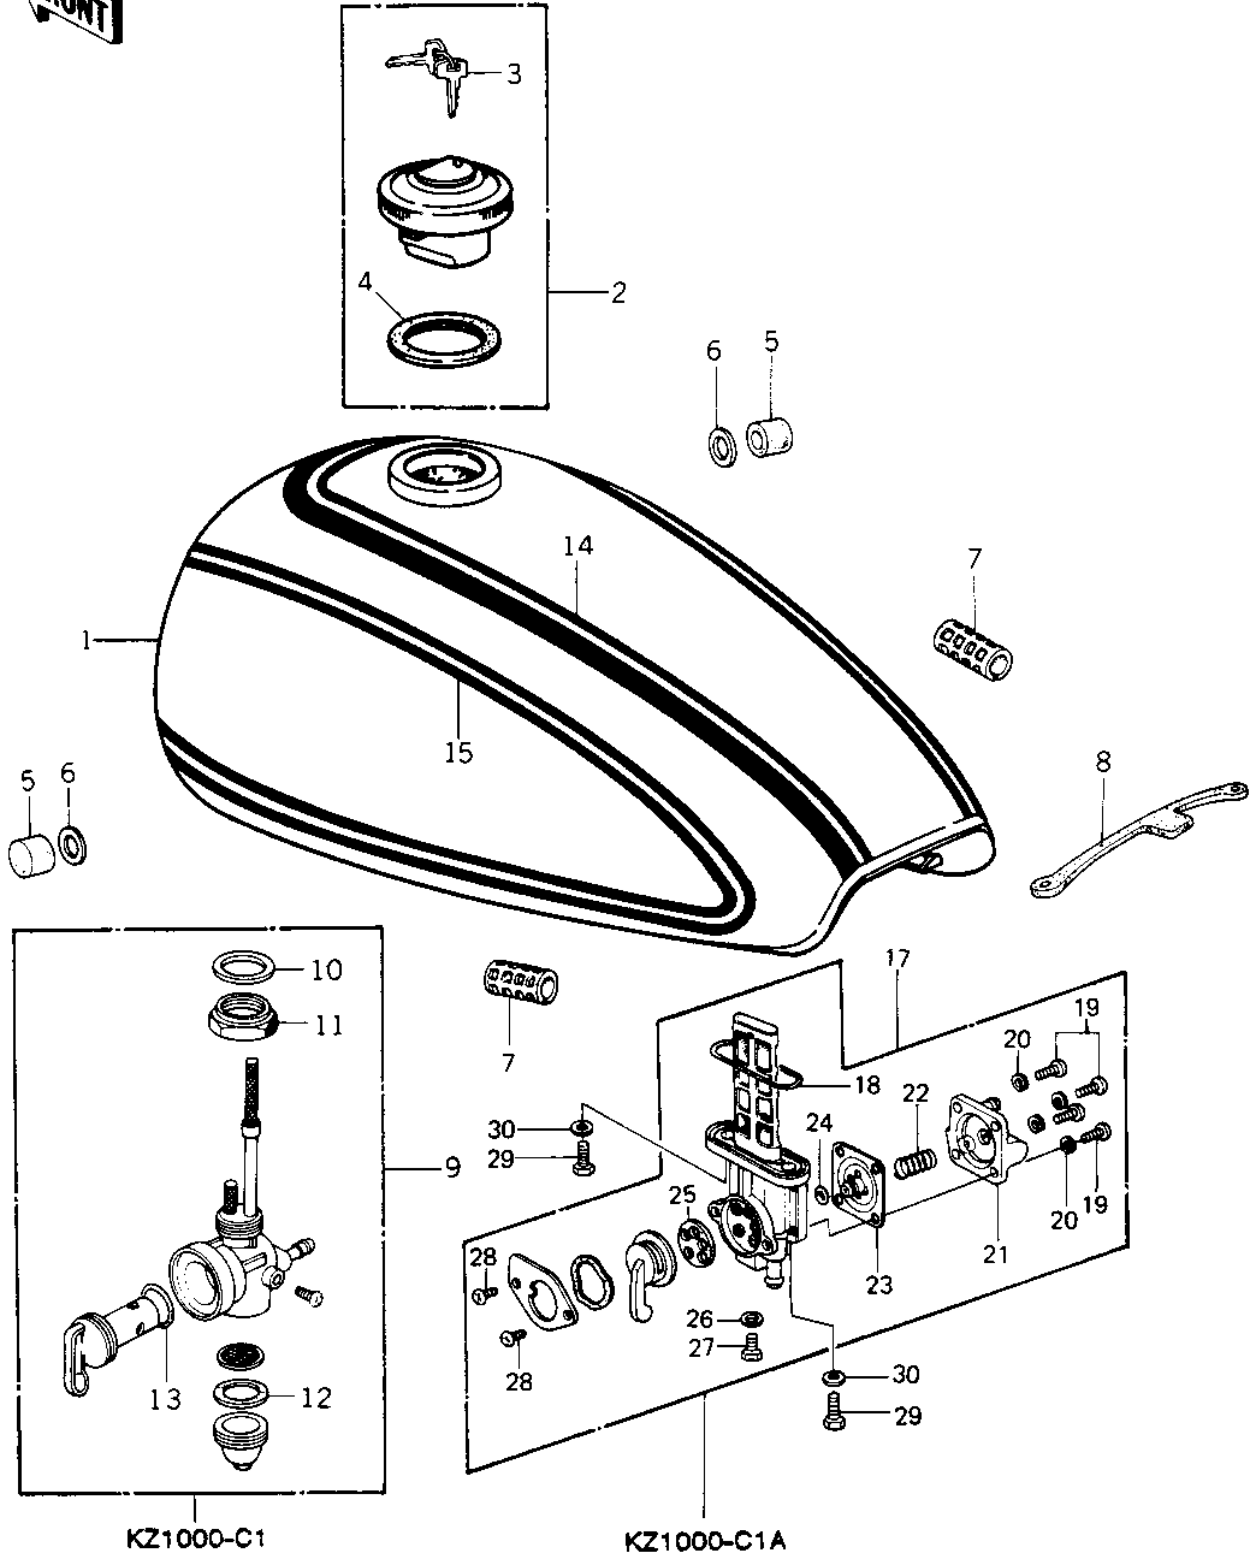

1978 Police 1000 PARTS DIAGRAM

FUEL TANK (78 C1/C1A)

1978 Police 1000 PARTS LIST

FUEL TANK ('78 C1/C1A)

ITEM NAME	PART NUMBER	QUANTITY
TANK-FUEL, (Ref # 1)	51001-116-8C	1
TANK-FUEL, (Ref # 1)	51001-4001-8C	1
CAP,FUEL TANK LOCKIN (Ref # 2)	51048-006	1
KEY SET,TANK,#165 (Ref # 3)	27008-053-65	1
KEY SET,TANK,#166 (Ref # 3)	27008-053-66	1
KEY SET,TANK,#167 (Ref # 3)	27008-053-67	1
KEY SET,TANK,#168 (Ref # 3)	27008-053-68	1
KEY SET TANK,#169 (Ref # 3)	27008-053-69	1
GASKET,FUEL TANK CAP (Ref # 4)	51059-009	1
DAMPER RUBBER,FL TAN (Ref # 5)	92075-125	2
WASHER-PL-10.5X26X2. (Ref # 6)	92022-044	2
DAMPER RUBBER (Ref # 7)	92075-084	2
BAND,FUEL TANK (Ref # 8)	92072-042	1
FUEL COCK ASSY (Ref # 9)	51023-055	1
GASKET-FUEL COCK JNT (Ref # 10)	92065-081	1
FUEL COCK JOINT NUT (Ref # 11)	51035-009	1
GASKET FUEL COCK CUP (Ref # 12)	51037-010	1
"O" RING, 10MM (Ref # 13)	670B2010	1
FUEL TANK DECAL TOP (Ref # 14)	56029-194	1
FUEL TANK DECAL LEFT (Ref # 15)	56029-196	1
FUEL TANK DECAL RIGH (Ref # 16)	56029-195	1
TAP ASSY,FUEL (Ref # 17)	51023-1018	1
"O" RING (Ref # 18)	43058-1001	1
SCREW-PAN-CRSOSS,4X1 (Ref # 19)	220B0412	4
WASHER SPRING 4MM (Ref # 20)	461F0400	4
COVER ASSY,FUEL TAP (Ref # 21)	51036-1001	1
SPRING,DIAPHRAGM (Ref # 22)	92081-1054	1
DIAPHRAGM VALVE ASSY (Ref # 23)	16126-1011	1
"O" RING,DIAPHRAGM (Ref # 24)	92055-1068	1

1978 Police 1000 PARTS LIST

FUEL TANK ('78 C1/C1A)

ITEM NAME	PART NUMBER	QUANTITY
GASKET,FUEL TAP (Ref # 25)	11009-1044	1
GASKET,DRAIN BOLT (Ref # 26)	11009-1045	1
BOLT,DRAIN (Ref # 27)	92001-1089	1
SCREW PAN HEAD 4X8 (Ref # 28)	220B0408	2
BOLT-HEX HEAD,6X16 (Ref # 29)	92001-114	2
WASHER-PLAIN (Ref # 30)	92022-183	2