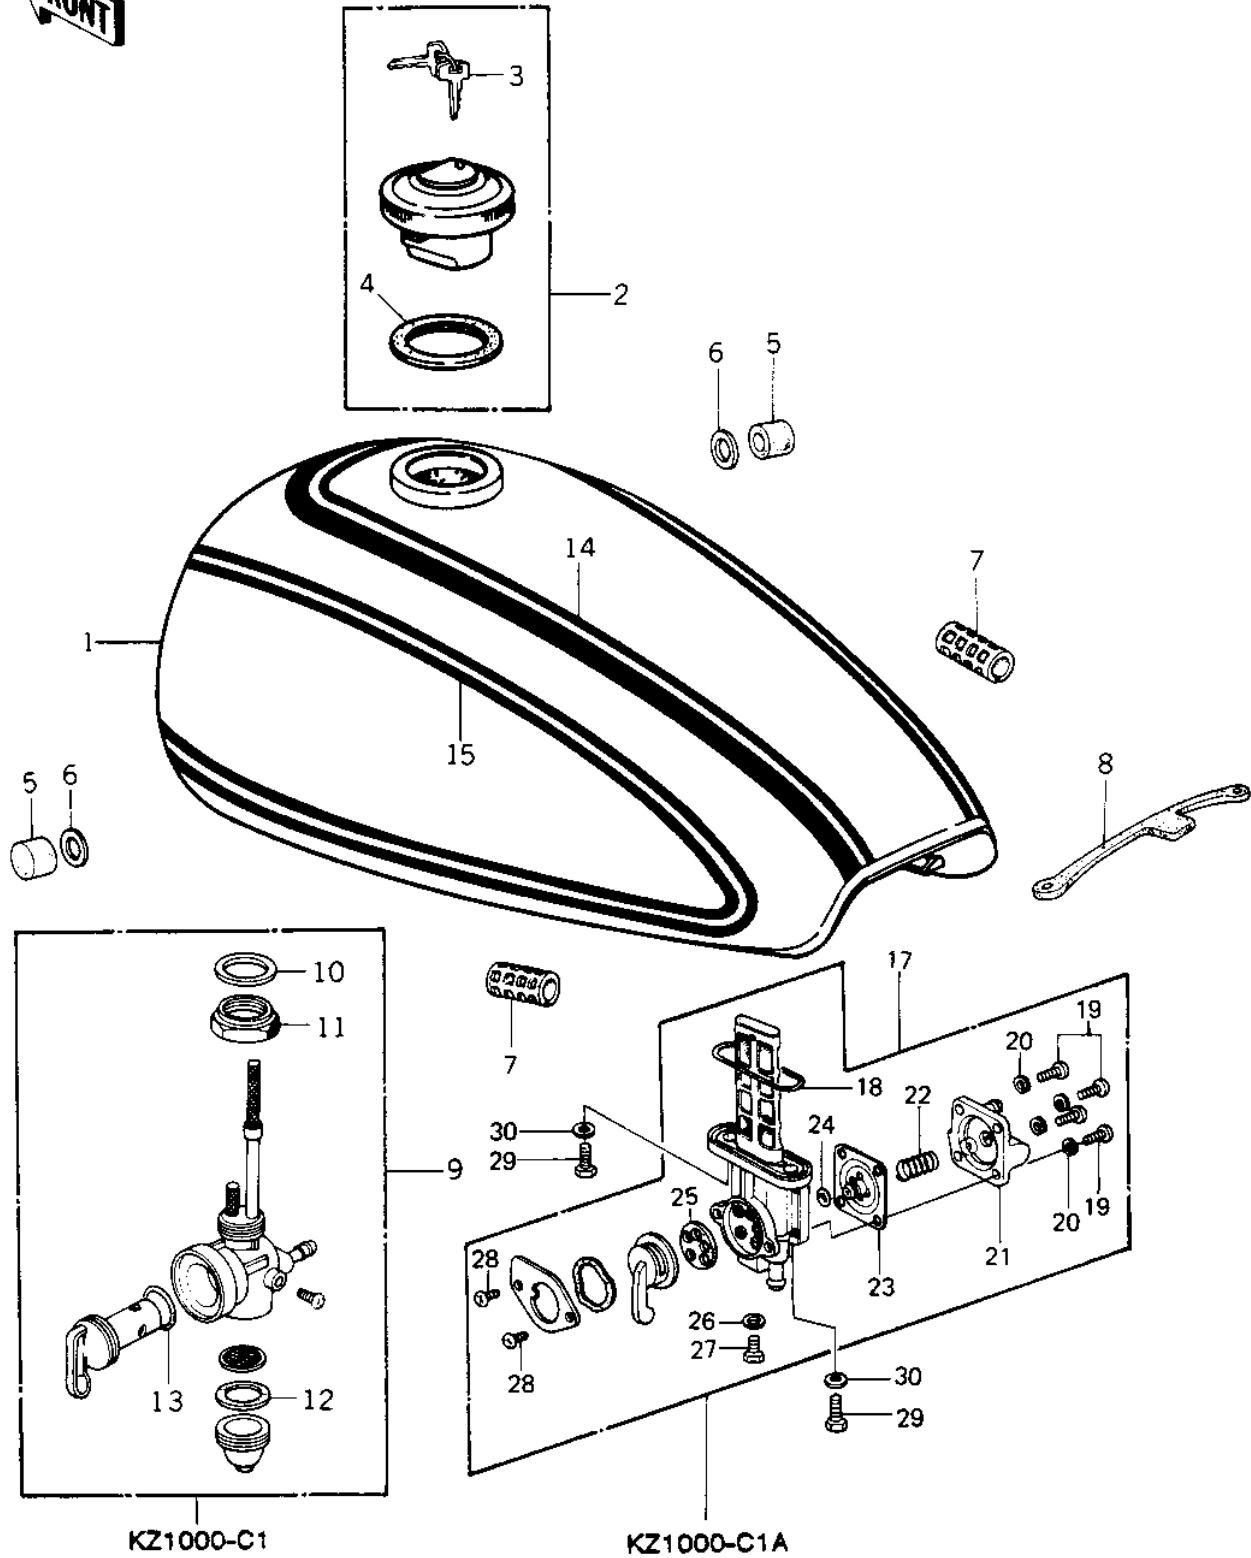

# 1978 Police 1000 PARTS DIAGRAM

FUEL TANK (78 C1/C1A)

# 1978 Police 1000 PARTS LIST

## FUEL TANK ('78 C1/C1A)

ITEM NAME	PART NUMBER	QUANTITY
TANK-FUEL, (Ref # 1)	51001-116-8C	1
TANK-FUEL, (Ref # 1)	51001-4001-8C	1
CAP,FUEL TANK LOCKIN (Ref # 2)	51048-006	1
KEY SET,TANK,#165 (Ref # 3)	27008-053-65	1
KEY SET,TANK,#166 (Ref # 3)	27008-053-66	1
KEY SET,TANK,#167 (Ref # 3)	27008-053-67	1
KEY SET,TANK,#168 (Ref # 3)	27008-053-68	1
KEY SET TANK,#169 (Ref # 3)	27008-053-69	1
GASKET,FUEL TANK CAP (Ref # 4)	51059-009	1
DAMPER RUBBER,FL TAN (Ref # 5)	92075-125	2
WASHER-PL-10.5X26X2. (Ref # 6)	92022-044	2
DAMPER RUBBER (Ref # 7)	92075-084	2
BAND,FUEL TANK (Ref # 8)	92072-042	1
FUEL COCK ASSY (Ref # 9)	51023-055	1
GASKET-FUEL COCK JNT (Ref # 10)	92065-081	1
FUEL COCK JOINT NUT (Ref # 11)	51035-009	1
GASKET FUEL COCK CUP (Ref # 12)	51037-010	1
"O" RING, 10MM (Ref # 13)	670B2010	1
FUEL TANK DECAL TOP (Ref # 14)	56029-194	1
FUEL TANK DECAL LEFT (Ref # 15)	56029-196	1
FUEL TANK DECAL RIGH (Ref # 16)	56029-195	1
TAP ASSY,FUEL (Ref # 17)	51023-1018	1
"O" RING (Ref # 18)	43058-1001	1
SCREW-PAN-CRSOSS,4X1 (Ref # 19)	220B0412	4
WASHER SPRING 4MM (Ref # 20)	461F0400	4
COVER ASSY,FUEL TAP (Ref # 21)	51036-1001	1
SPRING,DIAPHRAGM (Ref # 22)	92081-1054	1
DIAPHRAGM VALVE ASSY (Ref # 23)	16126-1011	1
"O" RING,DIAPHRAGM (Ref # 24)	92055-1068	1

## FUEL TANK ('78 C1/C1A)

ITEM NAME	PART NUMBER	QUANTITY
GASKET,FUEL TAP (Ref # 25)	11009-1044	1
GASKET,DRAIN BOLT (Ref # 26)	11009-1045	1
BOLT,DRAIN (Ref # 27)	92001-1089	1
SCREW PAN HEAD 4X8 (Ref # 28)	220B0408	2
BOLT-HEX HEAD,6X16 (Ref # 29)	92001-114	2
WASHER-PLAIN (Ref # 30)	92022-183	2