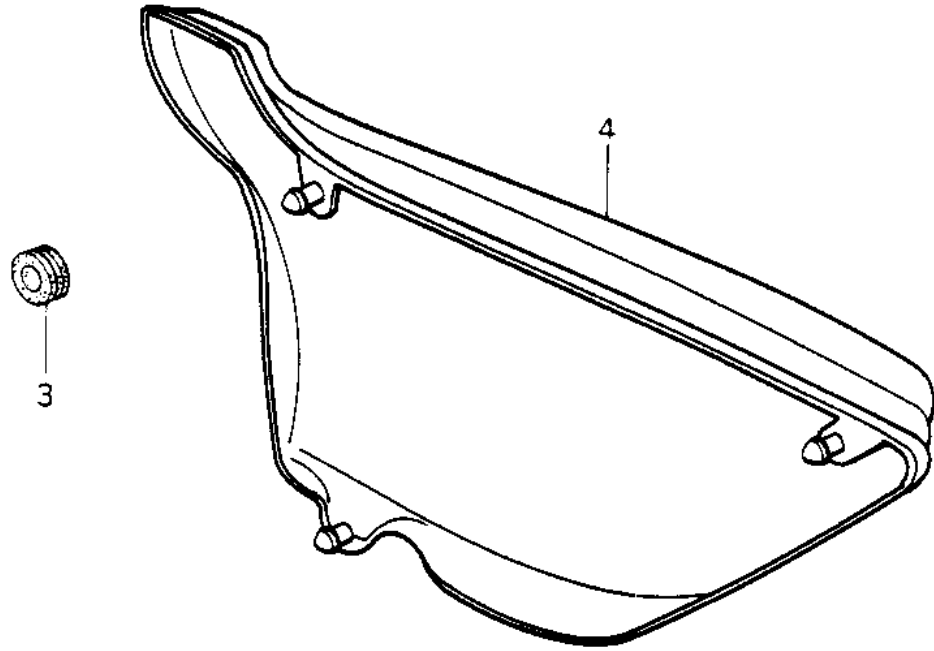

1978 Police 1000 PARTS DIAGRAM

SIDE COVERS (78 C1/C1A)

1978 Police 1000 PARTS LIST

SIDE COVERS (78 C1/C1A)

ITEM NAME	PART NUMBER	QUANTITY
DECAL,SIDE COVER (Ref # 1)	56014-1001	2
*** N.L.A.*** (Canada) (Ref # 2)	36001-054-8C	1
GROMMET (Ref # 3)	92071-056	6
COVER,RH SIDE,WHITE (Ref # 4)	36007-058-8C	1