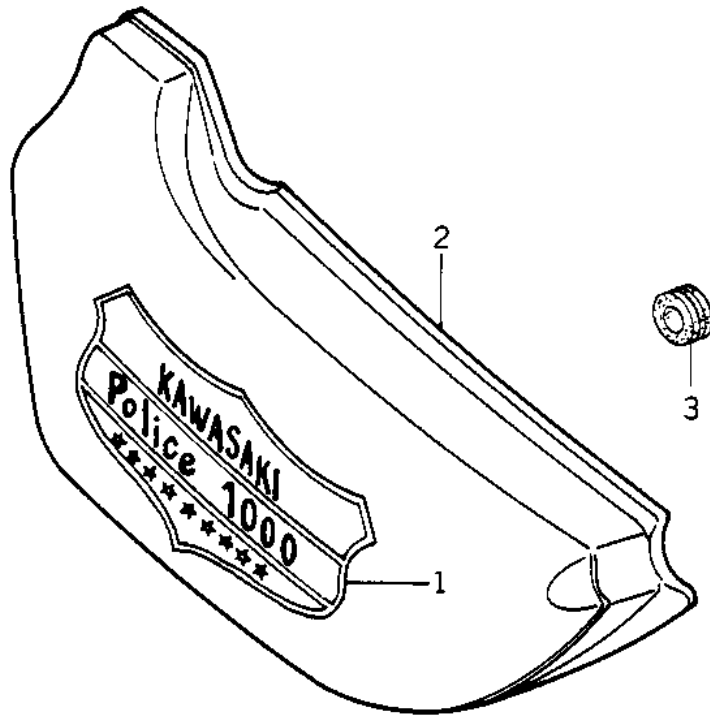

1978 Police 1000 PARTS DIAGRAM

SIDE COVERS (78 C1/C1A)

1978 Police 1000 PARTS LIST

SIDE COVERS (78 C1/C1A)

ITEM NAME	PART NUMBER	QUANTITY
DECAL,SIDE COVER (Ref # 1)	56014-1001	2
*** N.L.A.*** (Canada) (Ref # 2)	36001-054-8C	1
GROMMET (Ref # 3)	92071-056	6
COVER,RH SIDE,WHITE (Ref # 4)	36007-058-8C	1