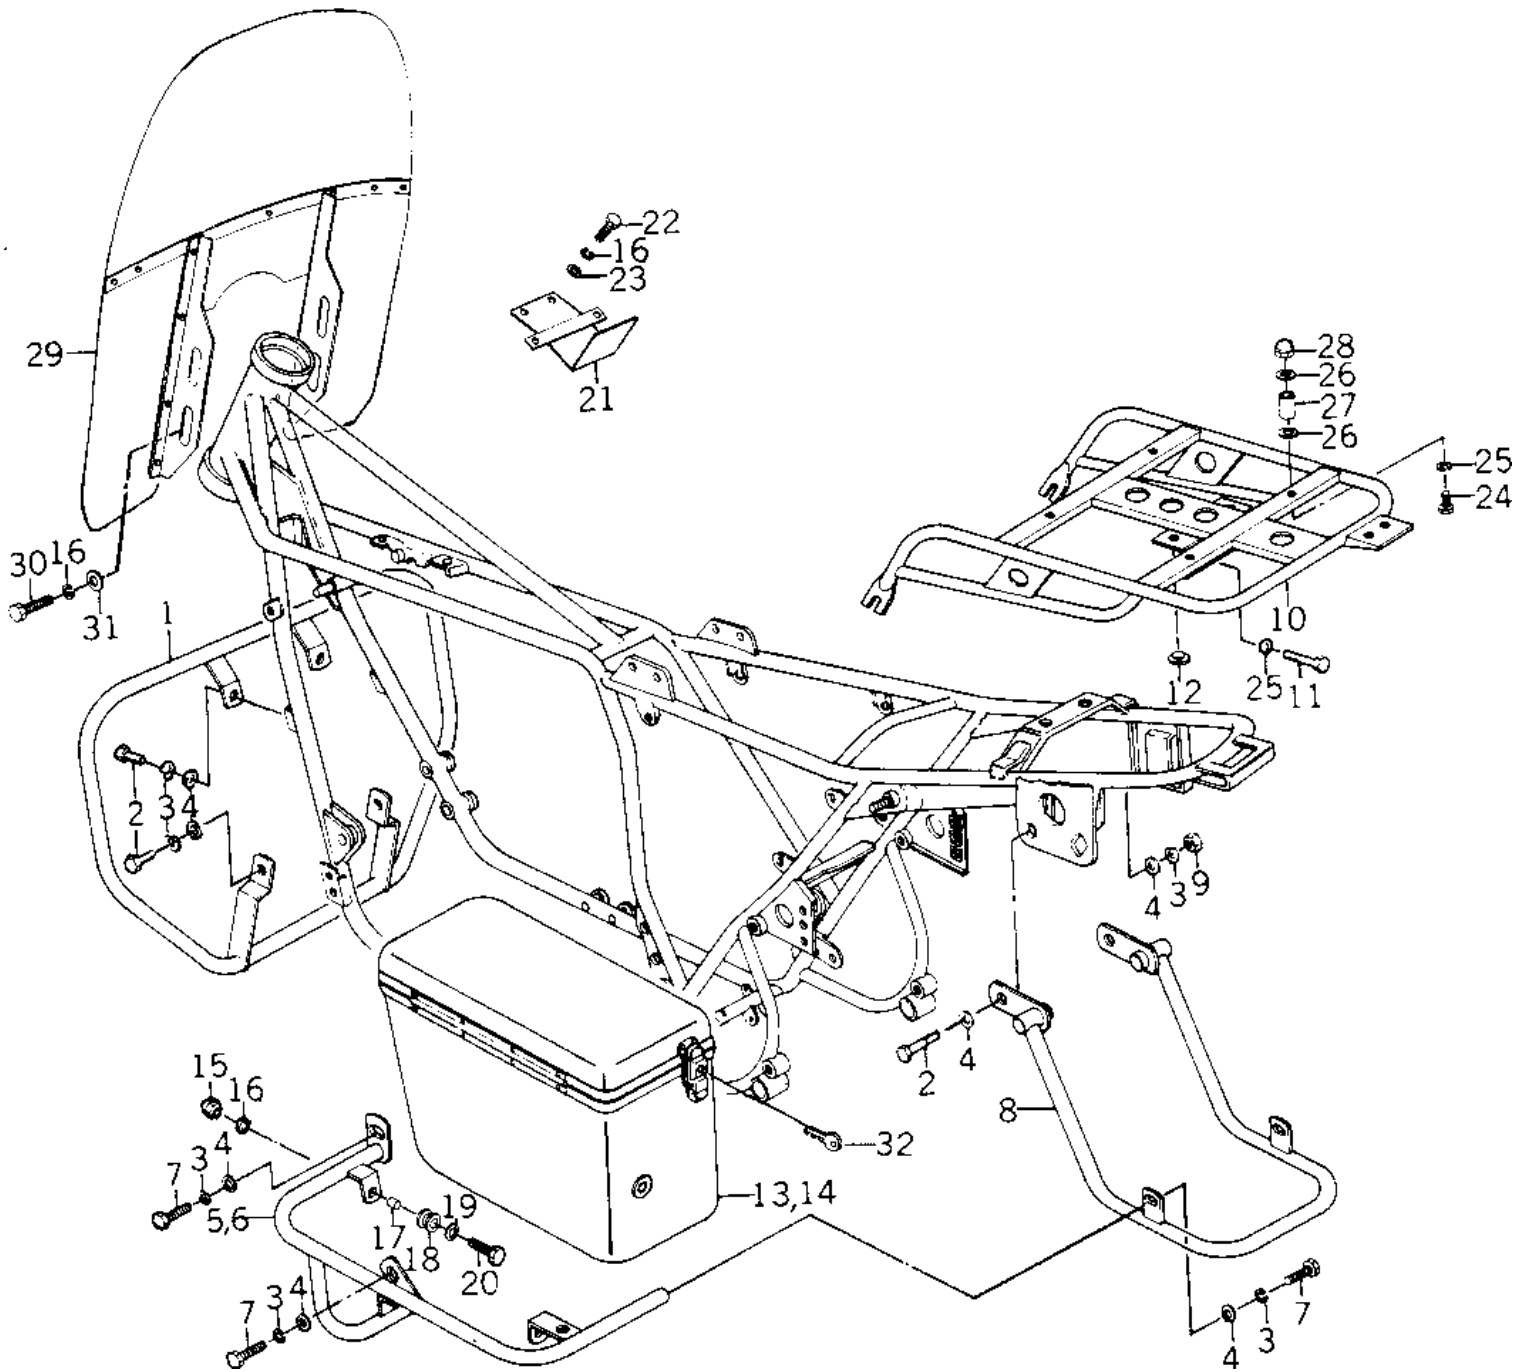

1978 Police 1000 PARTS DIAGRAM

GUARDS/SADDLE BAGS/WINDSHIELD ('78 C1/C1)

1978 Police 1000 PARTS LIST

GUARDS/SADDLE BAGS/WINDSHIELD ('78 C1/C1)

ITEM NAME	PART NUMBER	QUANTITY
SAFETY GUARD,FRONT (Ref # 1)	55020-1005	1
BOLT HEX HEAD 10X25 (Ref # 2)	113B1025	6
WASHER SPRING 10MM (Ref # 3)	461F1000	12
WASHER PLAIN 10MM (Ref # 4)	410B1000	14
GUARD, SADDLEBAG,LH (Ref # 5)	55020-1007	1
GUARD, SADDLEBAG,RH (Ref # 6)	55020-1006	1
BOLT,10X28 (Ref # 7)	113G1028	6
GUARD, SADDLEBAG,REA (Ref # 8)	55020-1008	1
NUT (10MM) (Ref # 9)	311B1000	2
CARRIER ASSY (Ref # 10)	53029-1003	1
BOLT-UPSET 6X14 (Ref # 11)	112B0614	2
DAMPER RUBB MAIN STN (Ref # 12)	92075-005	2
SADDLEBAG,LH (Ref # 13)	56008-1004	1
SADDLEBAG,RH (Ref # 14)	56008-1003	1
NUT FUEL TANK FRONT (Ref # 15)	92020-007	6
WASHER SPRING 8MM (Ref # 16)	461F0800	12
COLLAR (Ref # 17)	92027-280	6
DAMPER,SADDLEBAG (Ref # 18)	92075-303	6
WASHER,8.5X20X1.6 (Ref # 19)	92022-1561	6
BOLT-SMALL-UPSET 8X2 (Ref # 20)	115G0825	6
BRACKET,RADIO SPEAKE (Ref # 21)	23062-1001	1
BOLT HEAD LAMP MOUNT (Ref # 22)	92007-003	2
WASHER PLAIN 8MM (Ref # 23)	410B0800	2
BOLT 6X35 (Ref # 24)	110R0635	4
WASHER SPRING 6MM (Ref # 25)	461F0600	6
WASHER PLAIN 6MM (Ref # 26)	411B0600	8
*** N.L.A.*** (Canada) (Ref # 27)	92027-1027	4
NUT 6MM (Ref # 28)	311B0600	4
WINDSHIELD-FULL (Ref # 29)	39154-1001	1

1978 Police 1000 PARTS LIST

GUARDS/SADDLE BAGS/WINDSHIELD ('78 C1/C1)

ITEM NAME	PART NUMBER	QUANTITY
BOLT HEX HEAD 8X28 (Ref # 30)	114G0828	4
WASHER FUEL TANK FIT (Ref # 31)	92022-035	4
KEY SET-POLICE SDDL B (Ref # 32)	27008-4001	1