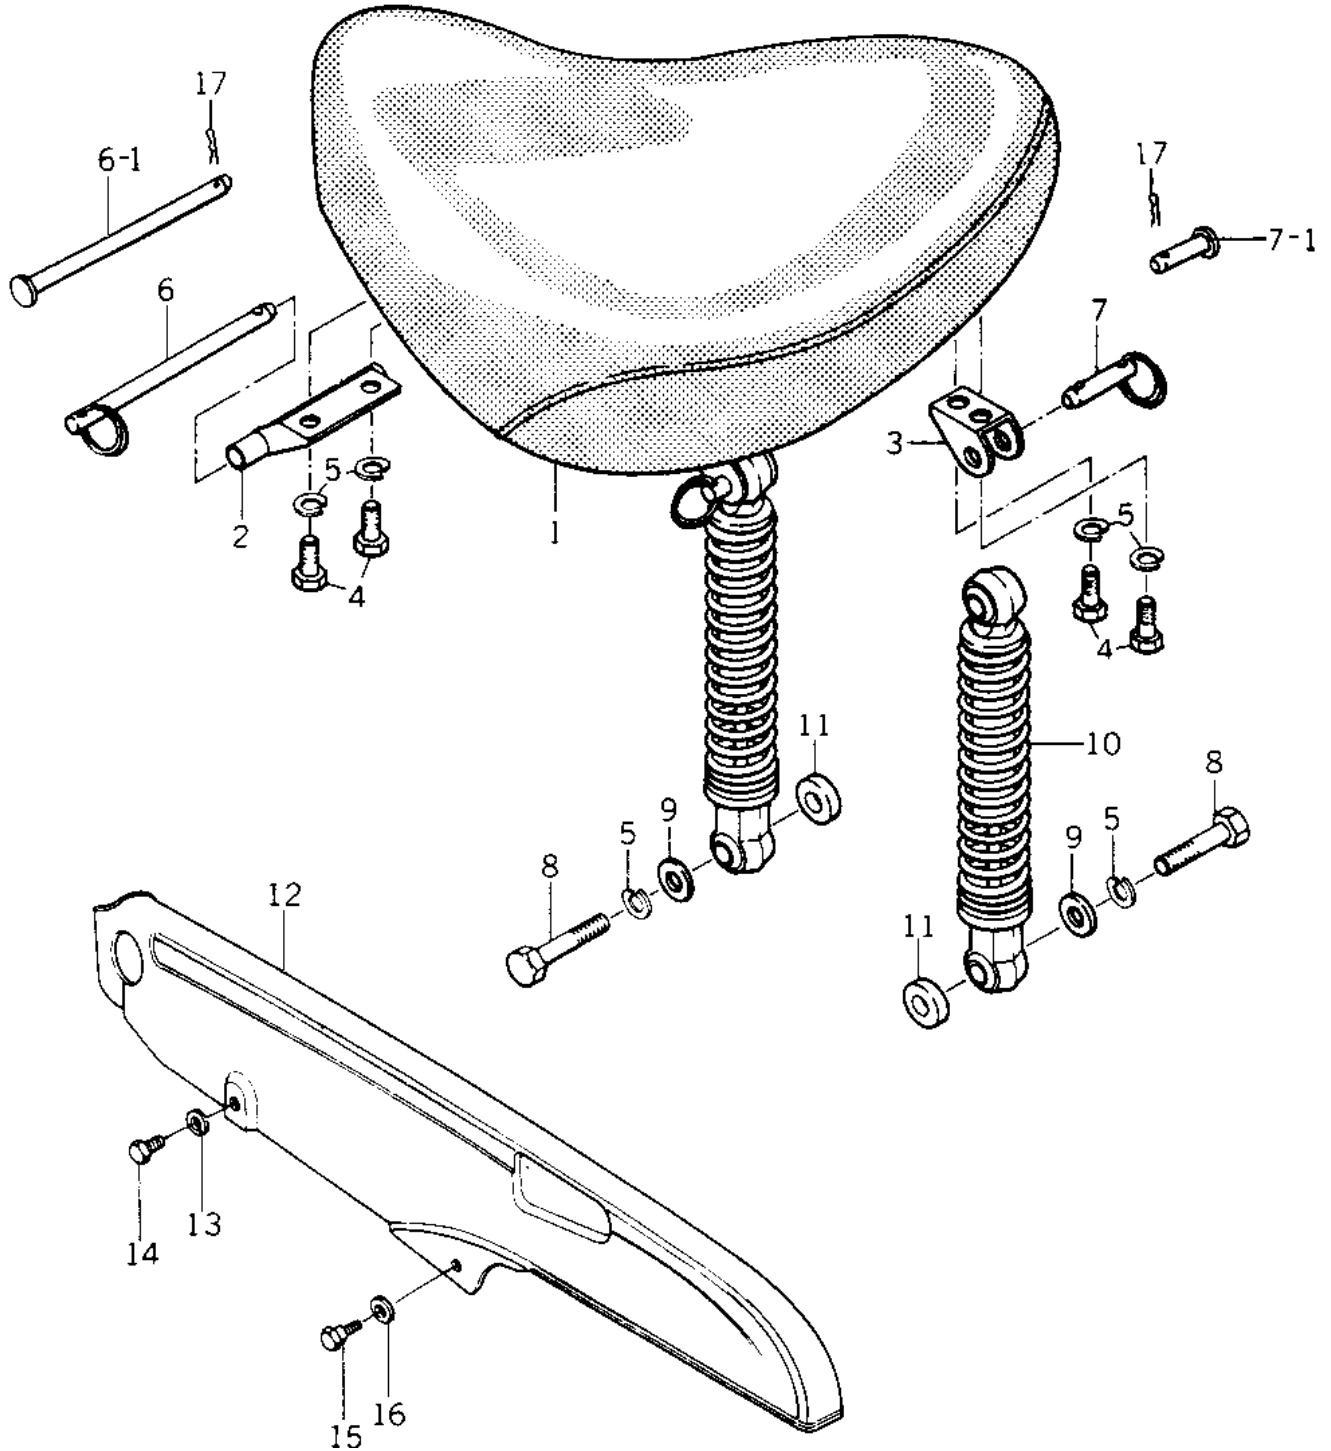

1978 Police 1000 PARTS DIAGRAM

SEAT/CHAIN COVER ('78 C1/C1A)

1978 Police 1000 PARTS LIST

SEAT/CHAIN COVER ('78 C1/C1A)

ITEM NAME	PART NUMBER	QUANTITY
SEAT ASSY (Ref # 1)	53002-4002	1
BRACKET,SEAT,FRONT (Ref # 2)	32046-1006	1
BRACKET,SEAT,REAR (Ref # 3)	32046-1004	2
BOLT-SMALL-UPSET,8X1 (Ref # 4)	115B0814	6
WASHER SPRING 8MM (Ref # 5)	461F0800	8
PIN (Ref # 6)	92043-4001	1
PIN (Ref # 6-1)	92043-4001	1
PIN,FOOTREST BAR FIT (Ref # 7)	92043-115	2
PIN,FOOTREST BAR FIT (Ref # 7-1)	92043-115	2
BOLT (Ref # 8)	92001-1578	2
WASHER PLAIN 8MM (Ref # 9)	411B0800	2
SHOCK ABSBR RR (Ref # 10)	45014-1007	2
WASHER 8.5X23.5X4.5 (Ref # 11)	92022-218	2
CASE-CHAIN (Ref # 12)	36014-061	1
WASHER 6.5X20X1.6T (Ref # 13)	92022-125	1
BOLT HEX HEAD 6X18 (Ref # 14)	110N0618	1
BOLT,HEAX HEAD,6X14 (Ref # 15)	92001-115	1
WASHER,8.5X20X1.6 (Ref # 16)	92022-1561	1
PIN,SNAP (Ref # 17)	554A0800	3