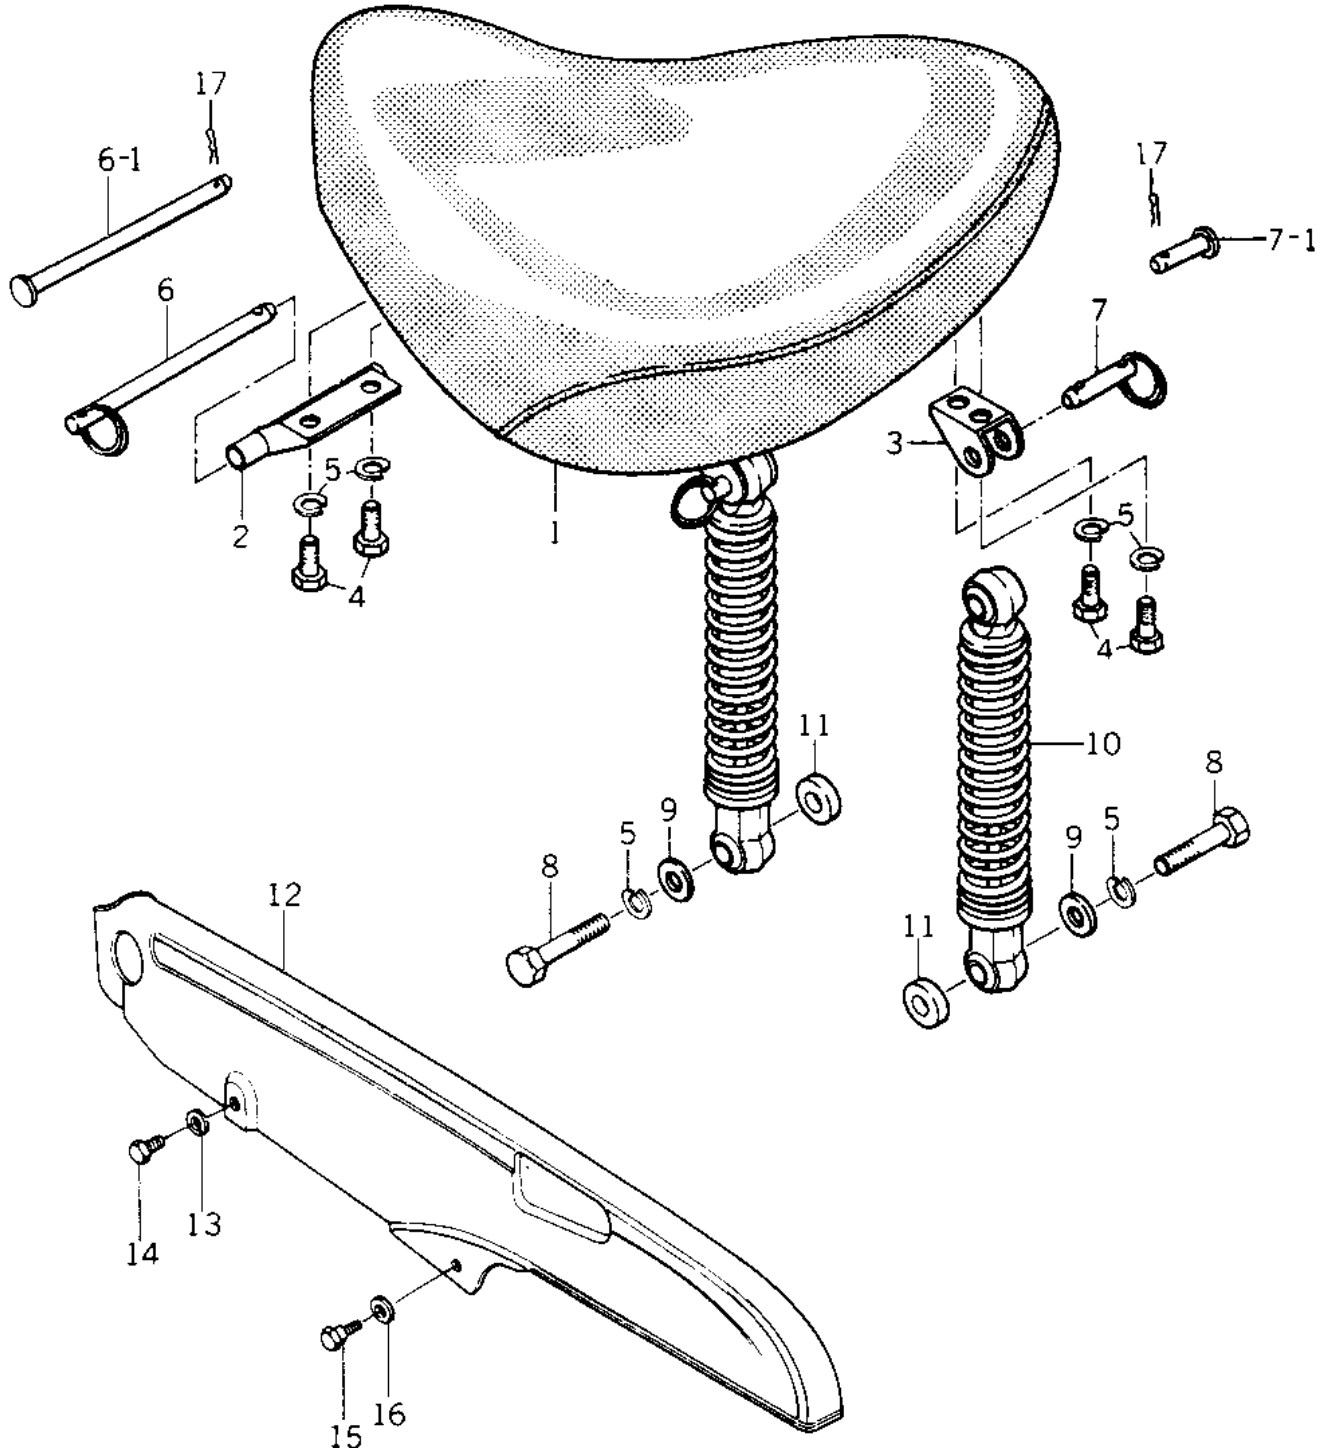

# 1978 Police 1000 PARTS DIAGRAM

SEAT/CHAIN COVER ('78 C1/C1A)

# 1978 Police 1000 PARTS LIST

## SEAT/CHAIN COVER ('78 C1/C1A)

ITEM NAME	PART NUMBER	QUANTITY
SEAT ASSY (Ref # 1)	53002-4002	1
BRACKET,SEAT,FRONT (Ref # 2)	32046-1006	1
BRACKET,SEAT,REAR (Ref # 3)	32046-1004	2
BOLT-SMALL-UPSET,8X1 (Ref # 4)	115B0814	6
WASHER SPRING 8MM (Ref # 5)	461F0800	8
PIN (Ref # 6)	92043-4001	1
PIN (Ref # 6-1)	92043-4001	1
PIN,FOOTREST BAR FIT (Ref # 7)	92043-115	2
PIN,FOOTREST BAR FIT (Ref # 7-1)	92043-115	2
BOLT (Ref # 8)	92001-1578	2
WASHER PLAIN 8MM (Ref # 9)	411B0800	2
SHOCK ABSBR RR (Ref # 10)	45014-1007	2
WASHER 8.5X23.5X4.5 (Ref # 11)	92022-218	2
CASE-CHAIN (Ref # 12)	36014-061	1
WASHER 6.5X20X1.6T (Ref # 13)	92022-125	1
BOLT HEX HEAD 6X18 (Ref # 14)	110N0618	1
BOLT,HEAX HEAD,6X14 (Ref # 15)	92001-115	1
WASHER,8.5X20X1.6 (Ref # 16)	92022-1561	1
PIN,SNAP (Ref # 17)	554A0800	3