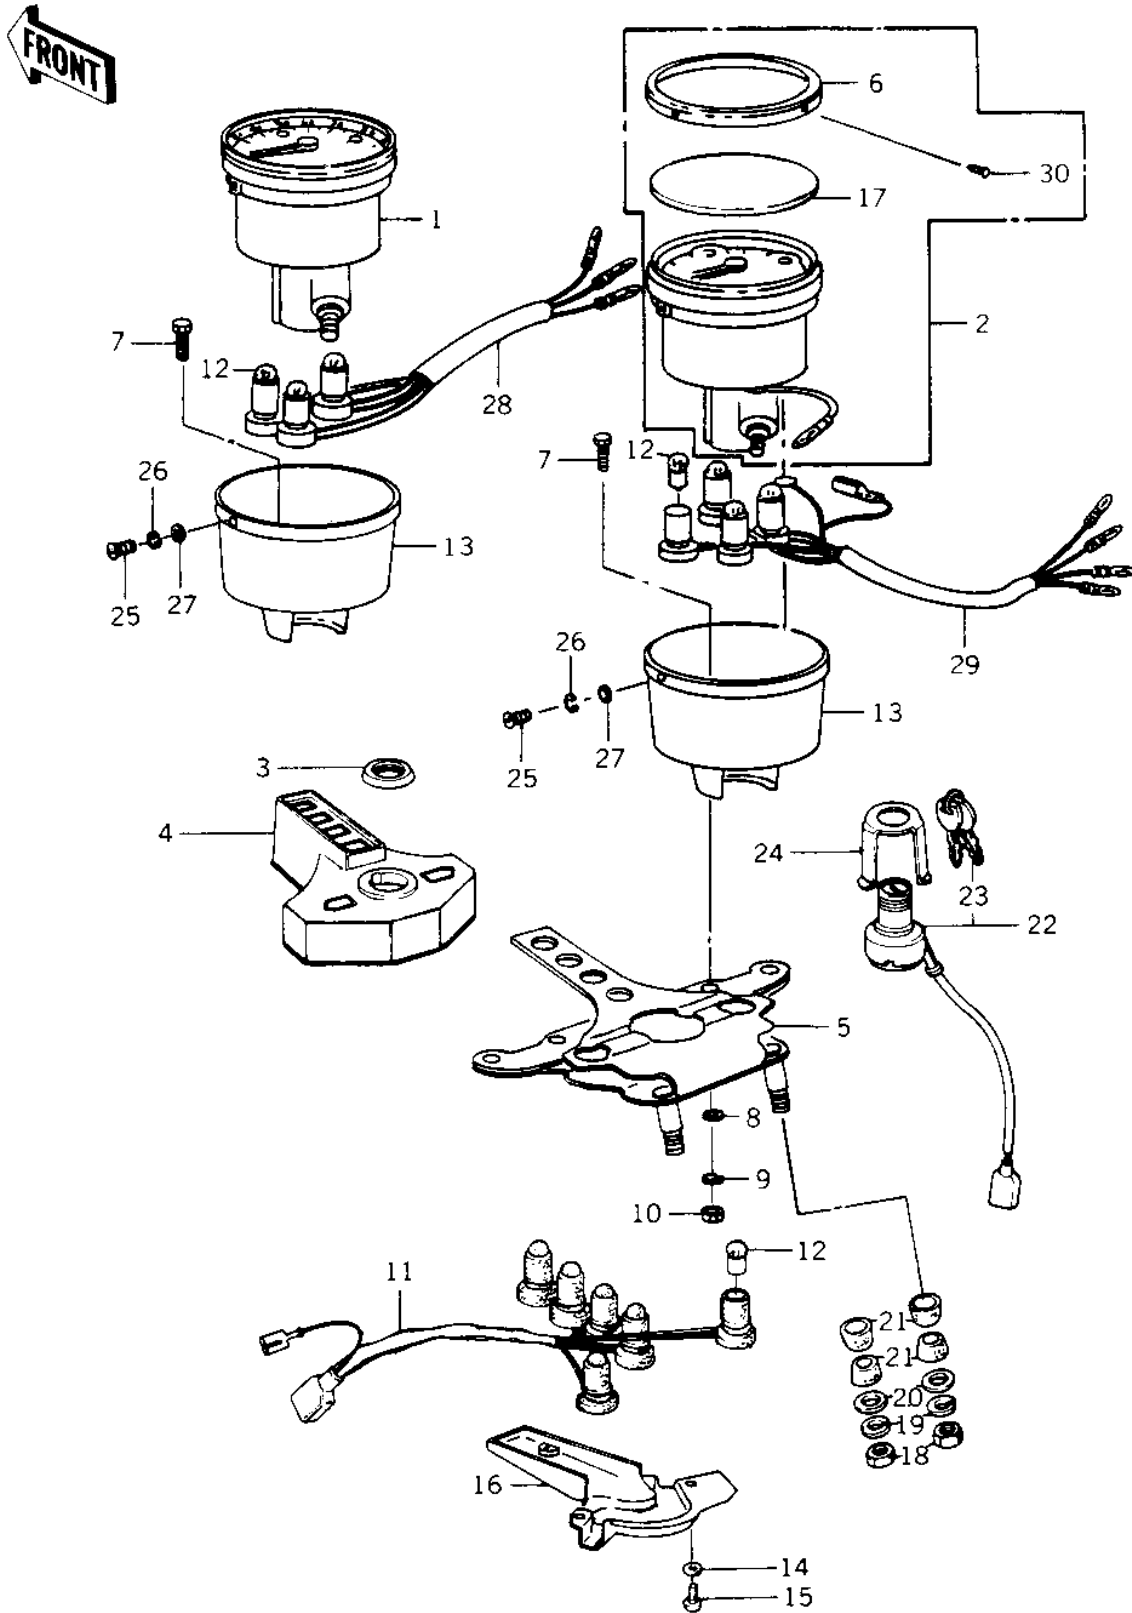

# 1978 Police 1000 PARTS LIST

METERS/IGNITION SWITCH ('78 C1/C1A)

ITEM NAME	PART NUMBER	QUANTITY
SPEEDOMETER ASSY,L.H (Ref # 1)	25005-1016	1
SPEEDMETER ASSY,KPH (Canada) (Ref # 2)	25005-1030	1
SPEEDOMETER ASSY,R.H (Ref # 2)	25005-1015	1
SPEEDMETER ASSY,KPH (Canada) (Ref # 2)	25005-1029	1
NUT,IGNITION SW LOCK (Ref # 3)	27007-004	1
COVER,METER,INDICATE (Ref # 4)	25023-015	1
BRACKET,METER (Ref # 5)	25008-1002	1
RETAINER,SPEEDOMETER (Ref # 6)	14020-4001	2
BOLT-UPSET,6X16 (Ref # 7)	112G0616	4
WASHER PLAIN 6MM (Ref # 8)	411B0600	4
WASHER SPRING 6MM (Ref # 9)	461F0600	4
NUT 6MM (Ref # 10)	311B0600	4
SOCKET,INDICATOR LAM (Ref # 11)	23008-1010	1
BULB 12V 3W (Ref # 12)	92069-018	13
COVER,SPEEDOMETER (Ref # 13)	14025-1011	2
WASHER SPRING 3MM (Ref # 14)	461F0300	5
SCREW PAN HEAD 3X8 (Ref # 15)	220B0308	3
COVER,METER BRACKET (Ref # 16)	25024-006	1
LENS,SPEEDOMETER (Ref # 17)	23026-4001	2
NUT,8MM (Ref # 18)	311B0800	2
WASHER SPRING 8MM (Ref # 19)	461F0800	2
WASHER PLAIN 8MM (Ref # 20)	411B0800	2
DAMPER RUBBER (Ref # 21)	92075-080	4
SWITCH ASSY,IGITION (Ref # 22)	27005-5003	1
KEY SET,#751 (Ref # 23)	27008-069-51	1
KEY SET,#752 (Ref # 23)	27008-069-52	1
KEY SET,#753 (Ref # 23)	27008-069-53	1
KEY SET,#754 (Ref # 23)	27008-069-54	1
KEY SET,#755 (Ref # 23)	27008-069-55	1