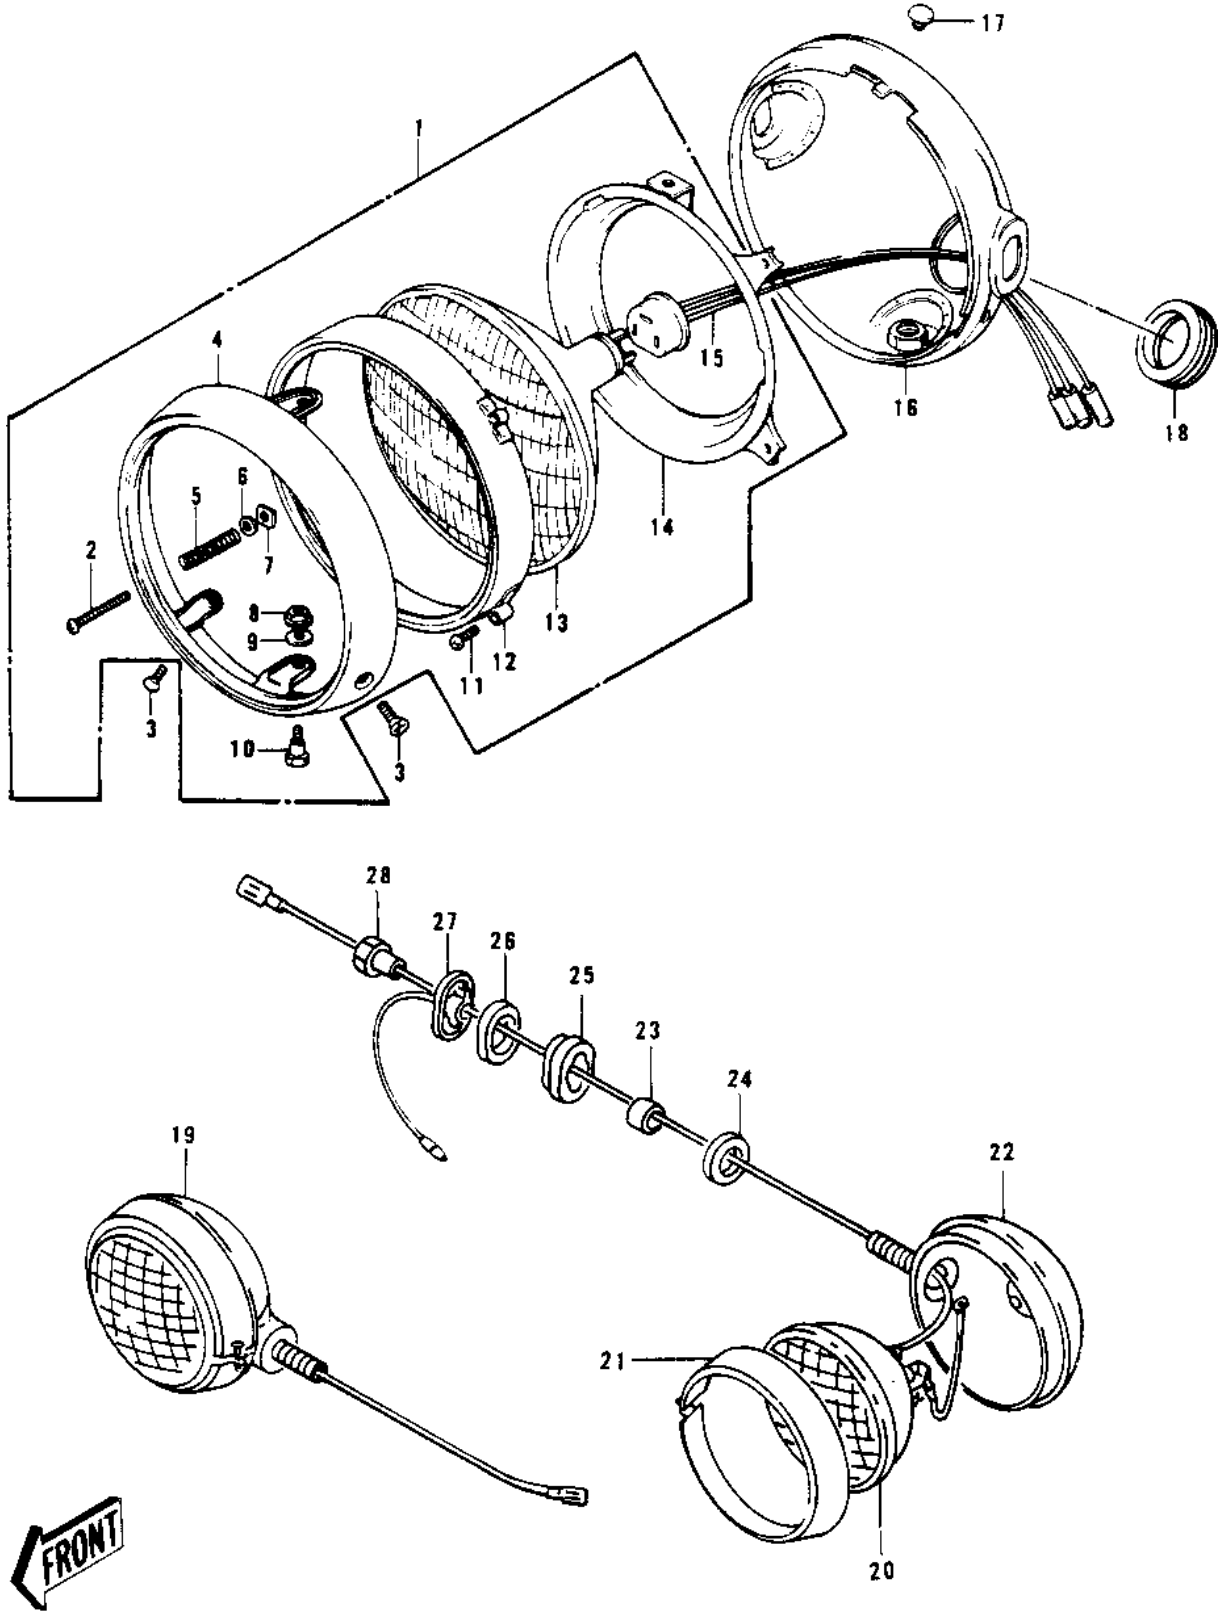

# 1978 Police 1000 PARTS DIAGRAM

HEADLIGHT/PURSUITLIGHTS (78 C1/C1A)

# 1978 Police 1000 PARTS LIST

## HEADLIGHT/PURSUITLIGHTS (78 C1/C1A)

ITEM NAME	PART NUMBER	QUANTITY
LAMP UNIT,HEAD (Ref # 1)	23003-017	1
LAMP UNIT,HEAD (Ref # 1)	23004-1009	1
SCREW FORCUS ADJUST (Ref # 2)	23019-021	1
SCREW,PAN HEAD,5X14 (Ref # 3)	23019-022	2
RIM,HEAD LAMP (Ref # 4)	23006-038	1
SPRING FOCUS ADJUST (Ref # 5)	23014-005	1
WASHER (Ref # 6)	23021-004	1
NUT,4MM (Ref # 7)	23020-018	1
NUT,HEAD LAMP RIM FI (Ref # 8)	23020-023	2
WASHER-PLAIN,5MM (Ref # 9)	23021-012	2
SCREW-PAN HEAD,5X12 (Ref # 10)	23019-023	2
SCREW PAN HEAD 3X12 (Ref # 11)	220B0312	2
RING,HEAD LAMP MOUNT (Ref # 12)	23072-001	1
SEALD BEAM UNIT (Ref # 13)	23007-041	1
SEALED BEAM UNIT (Ref # 13)	23007-1006	1
RING,HEAD LAMP MOUNT (Ref # 14)	23074-001	1
SOCKET ASSY,HEAD LAM (Ref # 15)	23008-037	1
BODY-COMP-HEAD LAMP (Ref # 16)	23005-1015-21	1
PLUG REAR FENDER RUB (Ref # 17)	92074-006	1
GROMMET (Ref # 18)	92071-1008	1
PURSUIT LITE ASSY,RE (Ref # 19)	23016-1003	2
SEAL BEAM,PRSUT,RED (Ref # 20)	23007-1001	2
SEAL BEAM,PRSUT,BLUE (Ref # 20)	23007-1002	2
SEAL BEAM,PRSUT,AMBE (Ref # 20)	23007-1003	2
RIM,PURSUIT LAMP (Ref # 21)	23006-1001	2
BODY,PURSUIT LAMP (Ref # 22)	28005-1001	2
COLLAR,PURSUIT LAMP (Ref # 23)	92027-1026	2
DAMPER,PURSUIT (Ref # 24)	92075-1016	2
DAMPER RUBBER (Ref # 25)	23066-015	2

# 1978 Police 1000 PARTS LIST

HEADLIGHT/PURSUITLIGHTS (78 C1/C1A)

ITEM NAME	PART NUMBER	QUANTITY
DAMPER RUBBER (Ref # 26)	23066-016	2
COLLAR,PURSUIT LAMP (Ref # 27)	92027-4001	2
NUT,PURSUIT LAMP (Ref # 28)	92015-4001	2