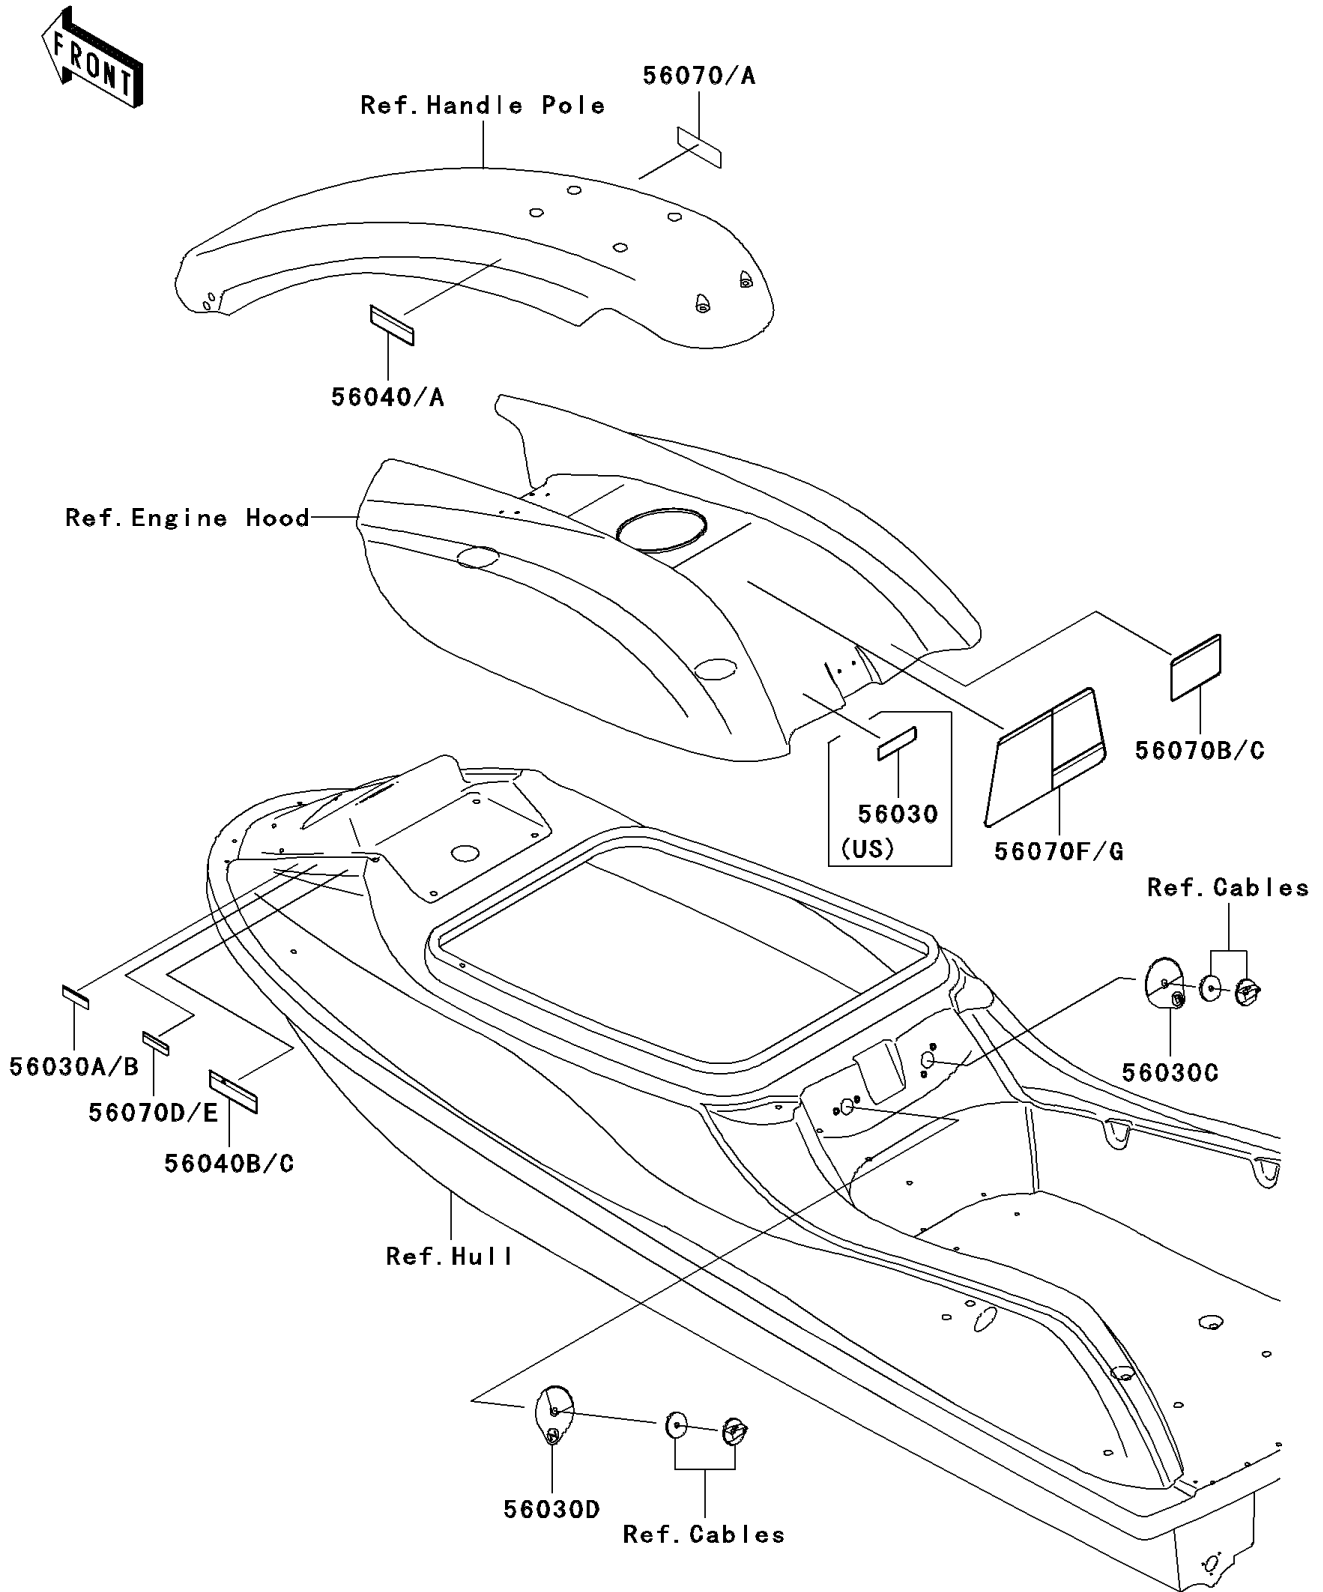

2005 800 SX-R PARTS DIAGRAM

Labels

F3183

2005 800 SX-R PARTS LIST

Labels

ITEM NAME	PART NUMBER	QUANTITY
LABEL,OIL RECOMMENDED (Ref # 56030B)	56030-3852	1
LABEL,FUEL (Ref # 56030C)	56030-3856	1
LABEL,CHOKE (Ref # 56030D)	56030-3857	1
LABEL-WARNING,CAUTION SAFETY (Ref # 56040)	56040-3944	1
LABEL-WARNING,GASOLINE (Ref # 56040B)	56040-3972	1
LABEL-WARNING,CAUTION SAFETY (Ref # 56070)	56070-3723	1
LABEL-WARNING,CAUTION SAFETY (Ref # 56070B)	56070-3834	1
LABEL-WARNING,MIX RATIO (Ref # 56070D)	56070-3857	1
LABEL-WARNING,IMPORTANT SAFETY (Ref # 56070F)	56070-3976	1
LABEL,FIRE EXTINGUISHER (Ref # 56030)	56030-3755	1
LABEL,OIL RECOMMENDED(FRENCH) (Ref # 56030A)	56030-3765	1
LABEL-WARNING,CAUTION SAFETY (Ref # 56040A)	56040-3952	1
LABEL,GASOLINE(FRENCH) (Ref # 56040C)	56040-3978	1
LABEL,CAUTION SAFETY(FRENCH) (Ref # 56070A)	56070-3725	1
LABEL-WARNING,CAUTION SAFETY (Ref # 56070C)	56070-3836	1
LABEL-WARNING,MIX RATIO(FRENCH (Ref # 56070E)	56070-3858	1
LABEL-WARNING,IMPORTANT SAFETY (Ref # 56070G)	56070-3977	1