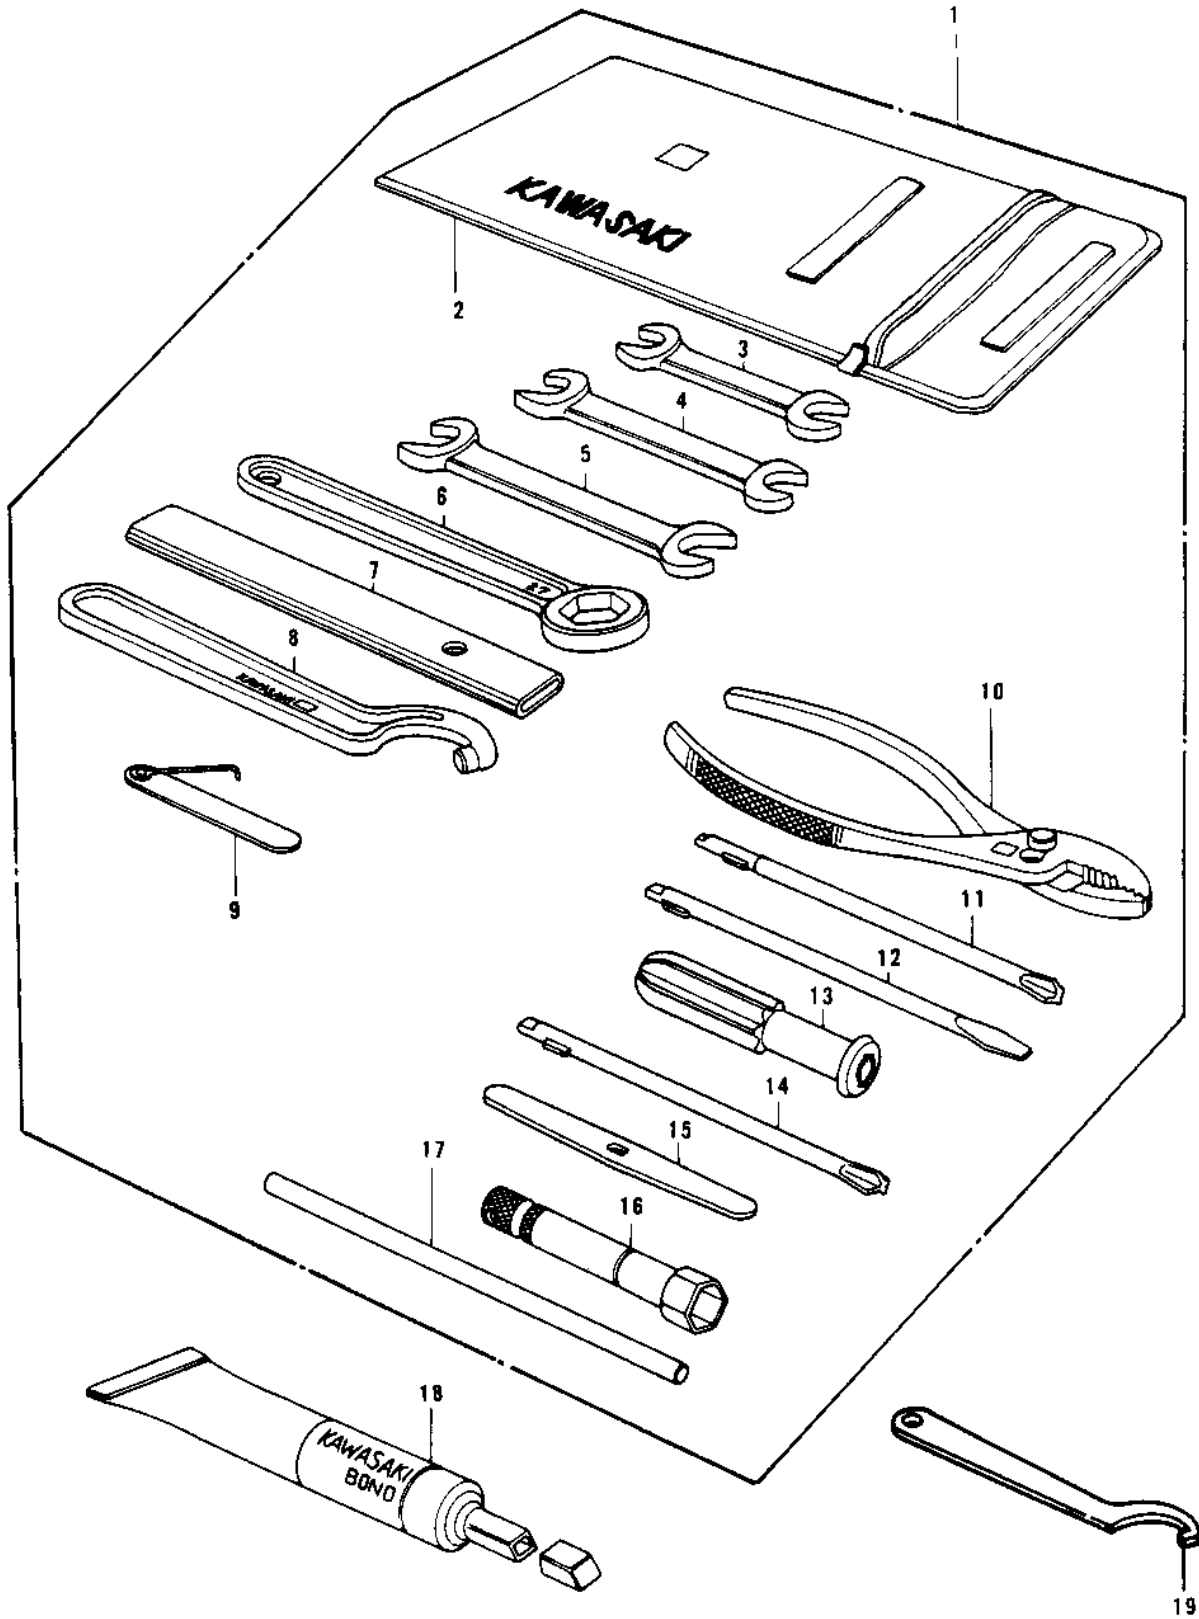

# 1978 Police 1000 PARTS DIAGRAM

OWNER TOOLS (78 C1/C1A)

# 1978 Police 1000 PARTS LIST

## OWNER TOOLS (78 C1/C1A)

ITEM NAME	PART NUMBER	QUANTITY
TOOL KIT (Ref # 1)	56007-049	1
BAG,TOOL (Ref # 2)	56008-006	1
WRENCH,OPEN,8X10 (Ref # 3)	92126-001	1
WRENCH,OPEN END,12X13 (Ref # 4)	92126-002	1
TOOL-WRENCH,OPEN END, (Ref # 5)	92126-003	1
TOOL-WRENCH,BOX END,2 (Ref # 6)	92109-009	1
TOOL-WRENCH,BOX END,2 (Ref # 7)	92111-004	1
(Ref # 8)	92108-007	1
GAUGE,THICKENSS (Ref # 9)	92128-001	1
PLIERS,160MM (Ref # 10)	92112-003	1
TOOL-DRIVER (Ref # 11)	92107-006	1
(Ref # 12)	92107-007	1
(Ref # 13)	92106-004	1
(Ref # 14)	92107-008	1
LEVER,SCREW DRIVER (Ref # 15)	92111-006	1
WRENCH,SPARK PLUG (Ref # 16)	92108-008	1
BAR,SPARK PLUG WRENCH (Ref # 17)	92111-005	1
LIQUID GASKET (Ref # 18)	92104-002	TU
ADJUSTER,REAR SHOCK (Ref # 19)	92108-014	1