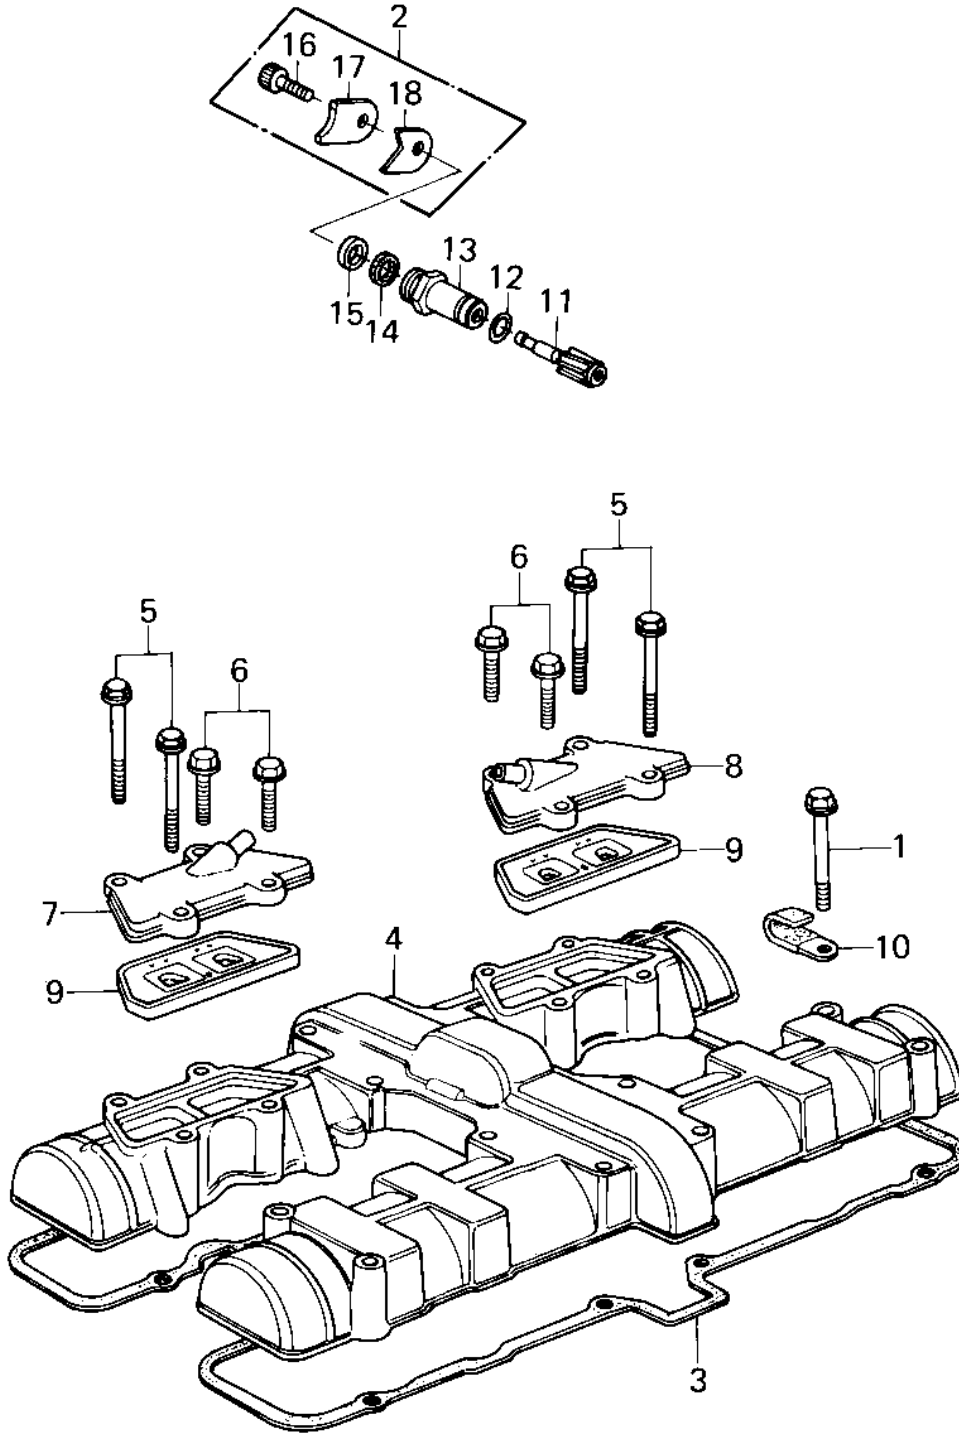

1979 Police 1000 PARTS DIAGRAM

CYLINDER HEAD COVER ('79-'81 C2/C3/C4)

1027-9

1979 Police 1000 PARTS LIST

CYLINDER HEAD COVER ('79-'81 G2/G3/C4)

ITEM NAME	PART NUMBER	QUANTITY
BOLT,HEX HEAD,6X45 (Ref # 1)	92003-092	12
HOLDER SET,TACHOMETE (Ref # 2)	13091-5001	1
GASKET,CYL HEAD COVE (Ref # 3)	11009-1050	1
COVER,CYLINDER HEAD (Ref # 4)	14025-1127	1
BOLT,HEX HEAD,6X66 (Ref # 5)	92001-1161	4
BOLT,HEX HEAD,6X20 (Ref # 6)	92001-1100	4
CAP ASSY,L.H (Ref # 7)	14075-5006	1
CAP ASSY,R.H (Ref # 8)	14075-5005	1
VALVE ASSY REED (Ref # 9)	12021-1003	2
CLAMP,WIRING HARNESS (Ref # 10)	21126-008	2
GEAR,TACHOMETER,10T (Ref # 11)	13223-011	1
RING-O,10MM (Ref # 12)	92055-1149	1
GUIDE,TACHOMETER GEA (Ref # 13)	92087-010	1
OIL SEAL (Ref # 14)	92050-075	1
GASKET,TACHOMETER GE (Ref # 15)	92065-103	1
BOLT,6X14 (Ref # 16)	120P0614	1
HOLDER,TACHOMETER2.3 (Ref # 17)	13091-1008	1
HOLDER,TACHOMETR,3.2 (Ref # 18)	13091-1009	1