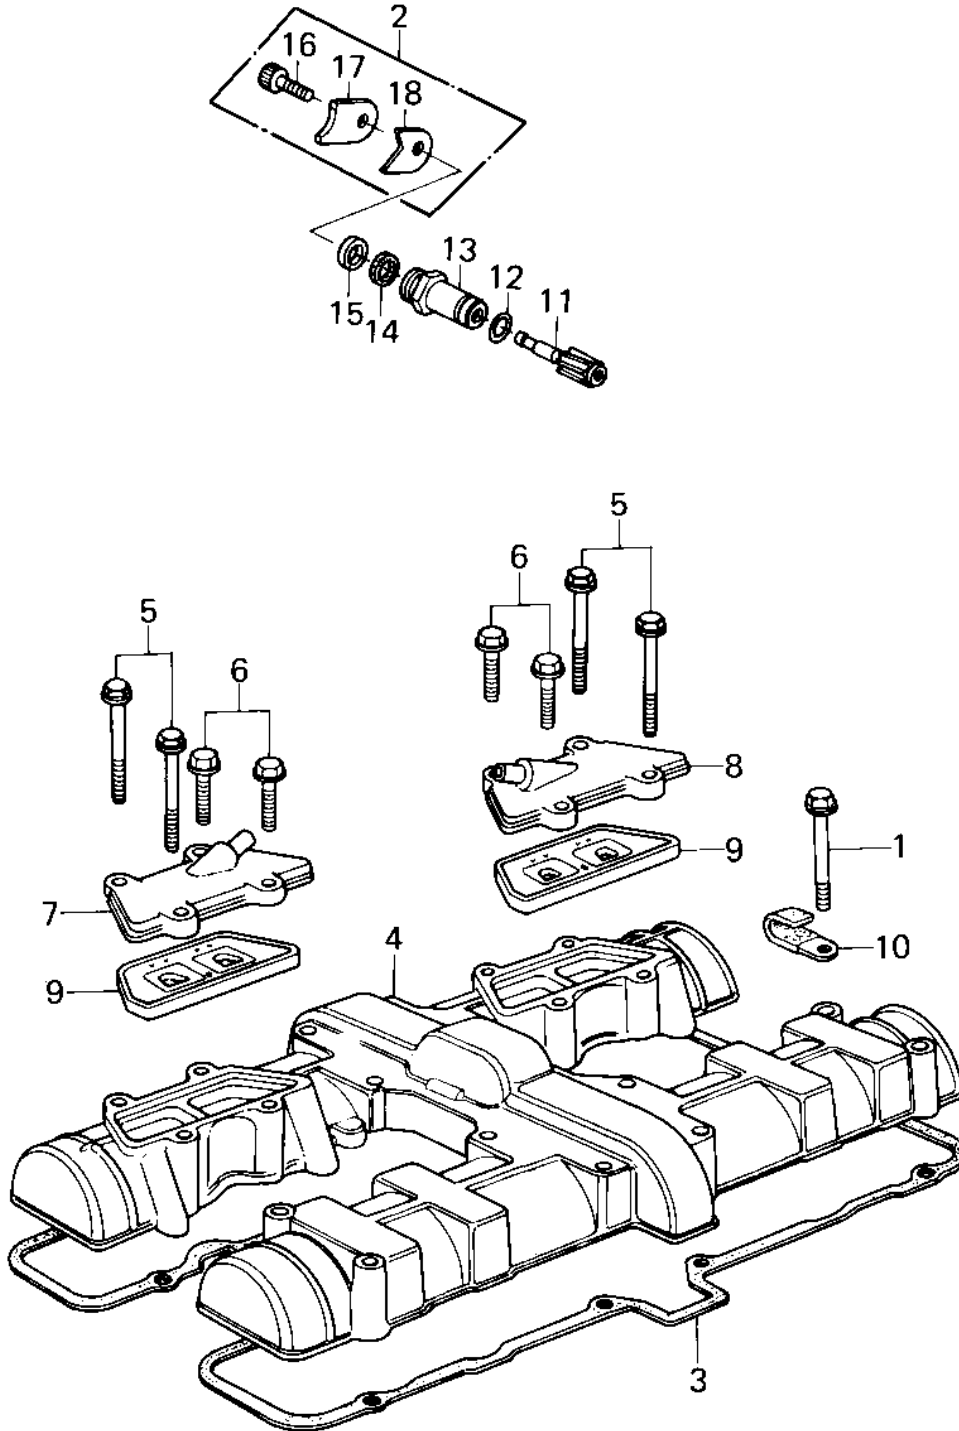

# 1980 Police 1000 PARTS DIAGRAM

CYLINDER HEAD COVER ('79-'81 C2/C3/C4)

1027-9

# 1980 Police 1000 PARTS LIST

## CYLINDER HEAD COVER ('79-'81 G2/G3/C4)

ITEM NAME	PART NUMBER	QUANTITY
BOLT,HEX HEAD,6X45 (Ref # 1)	92003-092	12
HOLDER SET,TACHOMETE (Ref # 2)	13091-5001	1
GASKET,CYL HEAD COVE (Ref # 3)	11009-1050	1
COVER,CYLINDER HEAD (Ref # 4)	14025-1127	1
BOLT,HEX HEAD,6X66 (Ref # 5)	92001-1161	4
BOLT,HEX HEAD,6X20 (Ref # 6)	92001-1100	4
CAP ASSY,L.H (Ref # 7)	14075-5006	1
CAP ASSY,R.H (Ref # 8)	14075-5005	1
VALVE ASSY REED (Ref # 9)	12021-1003	2
CLAMP,WIRING HARNESS (Ref # 10)	21126-008	2
GEAR,TACHOMETER,10T (Ref # 11)	13223-011	1
RING-O,10MM (Ref # 12)	92055-1149	1
GUIDE,TACHOMETER GEA (Ref # 13)	92087-010	1
OIL SEAL (Ref # 14)	92050-075	1
GASKET,TACHOMETER GE (Ref # 15)	92065-103	1
BOLT,6X14 (Ref # 16)	120P0614	1
HOLDER,TACHOMETER2.3 (Ref # 17)	13091-1008	1
HOLDER,TACHOMETR,3.2 (Ref # 18)	13091-1009	1