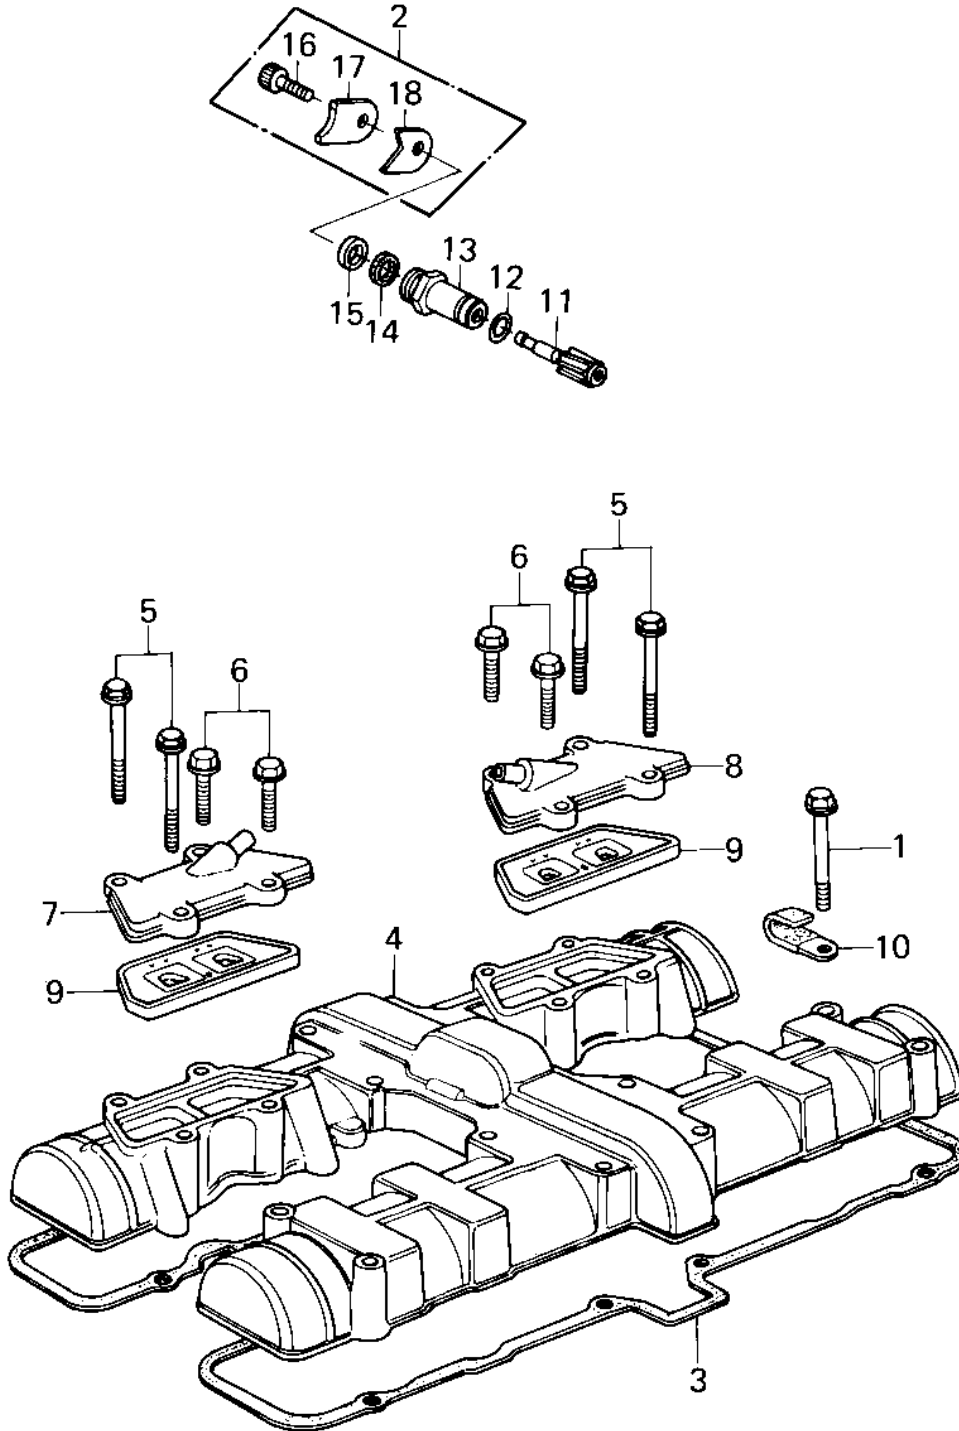

1980 Police 1000 PARTS DIAGRAM

CYLINDER HEAD COVER (79-'81 C2/C3/C4)

1027-9

1980 Police 1000 PARTS LIST

CYLINDER HEAD COVER ('79-'81 G2/G3/C4)

ITEM NAME	PART NUMBER	QUANTITY
BOLT,HEX HEAD,6X45 (Ref # 1)	92003-092	12
HOLDER SET,TACHOMETE (Ref # 2)	13091-5001	1
GASKET,CYL HEAD COVE (Ref # 3)	11009-1050	1
COVER,CYLINDER HEAD (Ref # 4)	14025-1127	1
BOLT,HEX HEAD,6X66 (Ref # 5)	92001-1161	4
BOLT,HEX HEAD,6X20 (Ref # 6)	92001-1100	4
CAP ASSY,L.H (Ref # 7)	14075-5006	1
CAP ASSY,R.H (Ref # 8)	14075-5005	1
VALVE ASSY REED (Ref # 9)	12021-1003	2
CLAMP,WIRING HARNESS (Ref # 10)	21126-008	2
GEAR,TACHOMETER,10T (Ref # 11)	13223-011	1
RING-O,10MM (Ref # 12)	92055-1149	1
GUIDE,TACHOMETER GEA (Ref # 13)	92087-010	1
OIL SEAL (Ref # 14)	92050-075	1
GASKET,TACHOMETER GE (Ref # 15)	92065-103	1
BOLT,6X14 (Ref # 16)	120P0614	1
HOLDER,TACHOMETER2.3 (Ref # 17)	13091-1008	1
HOLDER,TACHOMETR,3.2 (Ref # 18)	13091-1009	1