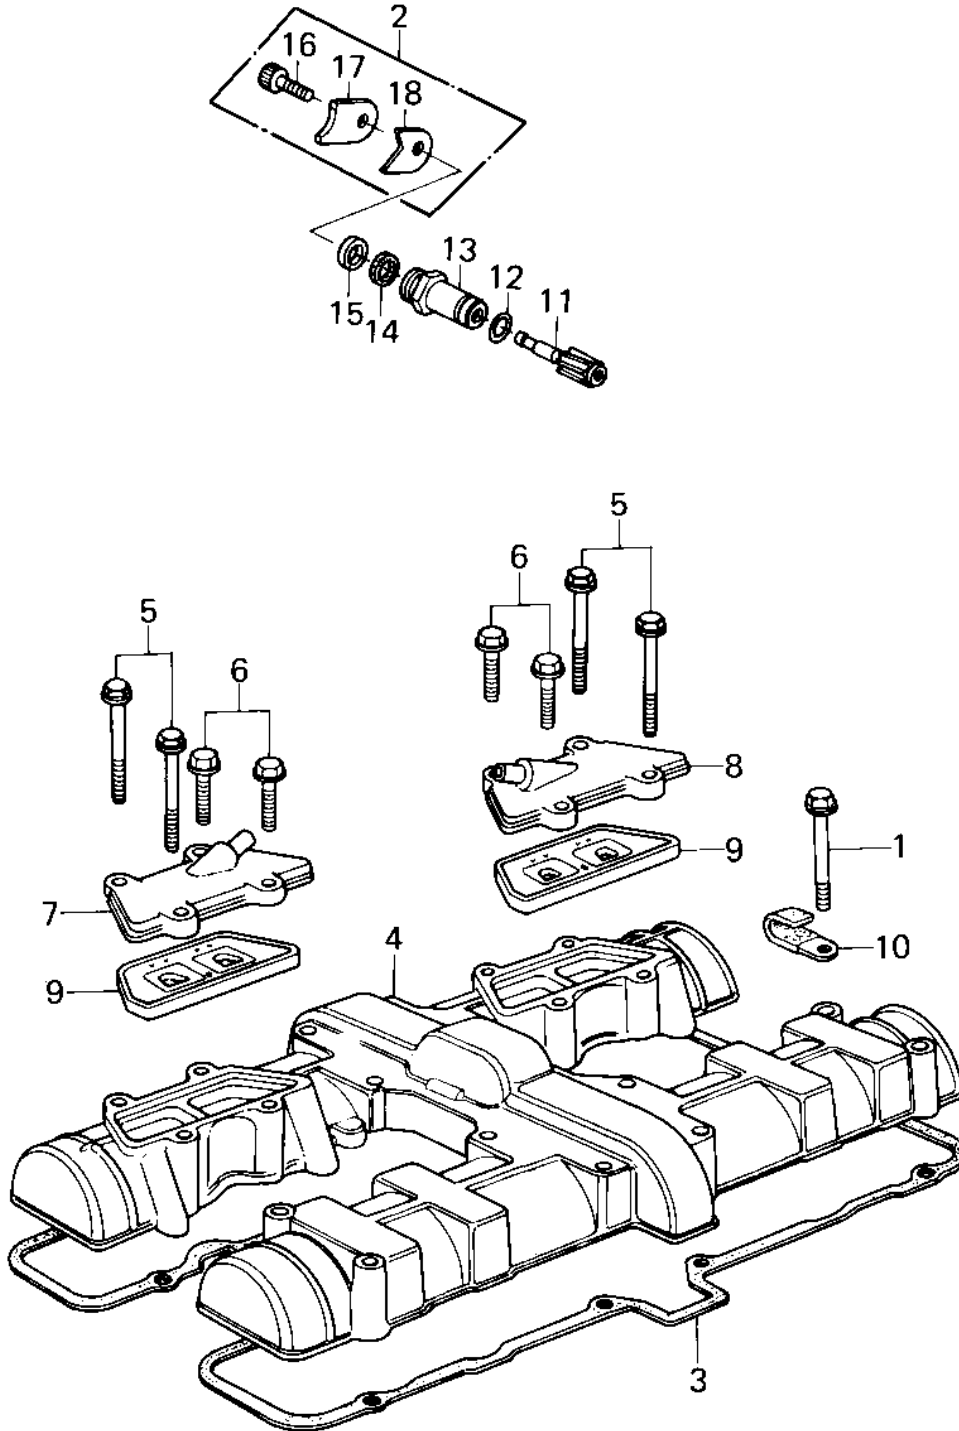

# 1981 Police 1000 PARTS DIAGRAM

CYLINDER HEAD COVER (79-'81 C2/C3/C4)

1027-9

# 1981 Police 1000 PARTS LIST

## CYLINDER HEAD COVER ('79-'81 G2/C3/C4)

ITEM NAME	PART NUMBER	QUANTITY
BOLT,HEX HEAD,6X45 (Ref # 1)	92003-092	12
HOLDER SET,TACHOMETE (Ref # 2)	13091-5001	1
GASKET,CYL HEAD COVE (Ref # 3)	11009-1050	1
COVER,CYLINDER HEAD (Ref # 4)	14025-1127	1
BOLT,HEX HEAD,6X66 (Ref # 5)	92001-1161	4
BOLT,HEX HEAD,6X20 (Ref # 6)	92001-1100	4
CAP ASSY,L.H (Ref # 7)	14075-5006	1
CAP ASSY,R.H (Ref # 8)	14075-5005	1
VALVE ASSY REED (Ref # 9)	12021-1003	2
CLAMP,WIRING HARNESS (Ref # 10)	21126-008	2
GEAR,TACHOMETER,10T (Ref # 11)	13223-011	1
RING-O,10MM (Ref # 12)	92055-1149	1
GUIDE,TACHOMETER GEA (Ref # 13)	92087-010	1
OIL SEAL (Ref # 14)	92050-075	1
GASKET,TACHOMETER GE (Ref # 15)	92065-103	1
BOLT,6X14 (Ref # 16)	120P0614	1
HOLDER,TACHOMETER2.3 (Ref # 17)	13091-1008	1
HOLDER,TACHOMETR,3.2 (Ref # 18)	13091-1009	1