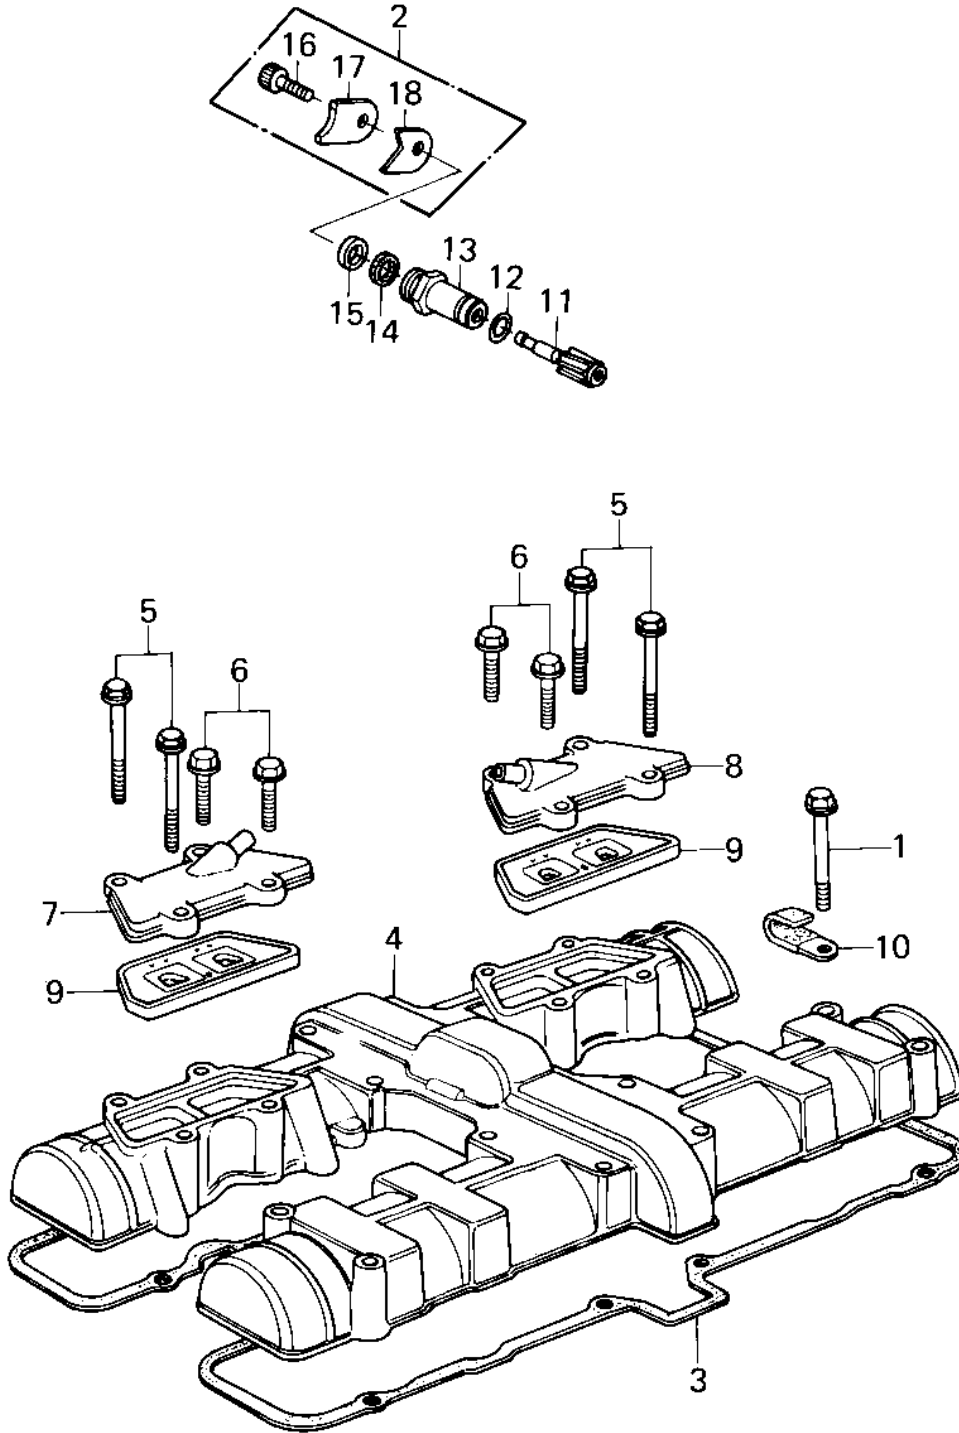

1981 Police 1000 PARTS DIAGRAM

CYLINDER HEAD COVER (79-'81 C2/C3/C4)

1027-9

1981 Police 1000 PARTS LIST

CYLINDER HEAD COVER ('79-'81 G2/C3/C4)

| ITEM NAME | PART NUMBER | QUANTITY |
|---------------------------------|-------------|----------|
| BOLT,HEX HEAD,6X45 (Ref # 1) | 92003-092 | 12 |
| HOLDER SET,TACHOMETE (Ref # 2) | 13091-5001 | 1 |
| GASKET,CYL HEAD COVE (Ref # 3) | 11009-1050 | 1 |
| COVER,CYLINDER HEAD (Ref # 4) | 14025-1127 | 1 |
| BOLT,HEX HEAD,6X66 (Ref # 5) | 92001-1161 | 4 |
| BOLT,HEX HEAD,6X20 (Ref # 6) | 92001-1100 | 4 |
| CAP ASSY,L.H (Ref # 7) | 14075-5006 | 1 |
| CAP ASSY,R.H (Ref # 8) | 14075-5005 | 1 |
| VALVE ASSY REED (Ref # 9) | 12021-1003 | 2 |
| CLAMP,WIRING HARNESS (Ref # 10) | 21126-008 | 2 |
| GEAR,TACHOMETER,10T (Ref # 11) | 13223-011 | 1 |
| RING-O,10MM (Ref # 12) | 92055-1149 | 1 |
| GUIDE,TACHOMETER GEA (Ref # 13) | 92087-010 | 1 |
| OIL SEAL (Ref # 14) | 92050-075 | 1 |
| GASKET,TACHOMETER GE (Ref # 15) | 92065-103 | 1 |
| BOLT,6X14 (Ref # 16) | 120P0614 | 1 |
| HOLDER,TACHOMETER2.3 (Ref # 17) | 13091-1008 | 1 |
| HOLDER,TACHOMETR,3.2 (Ref # 18) | 13091-1009 | 1 |