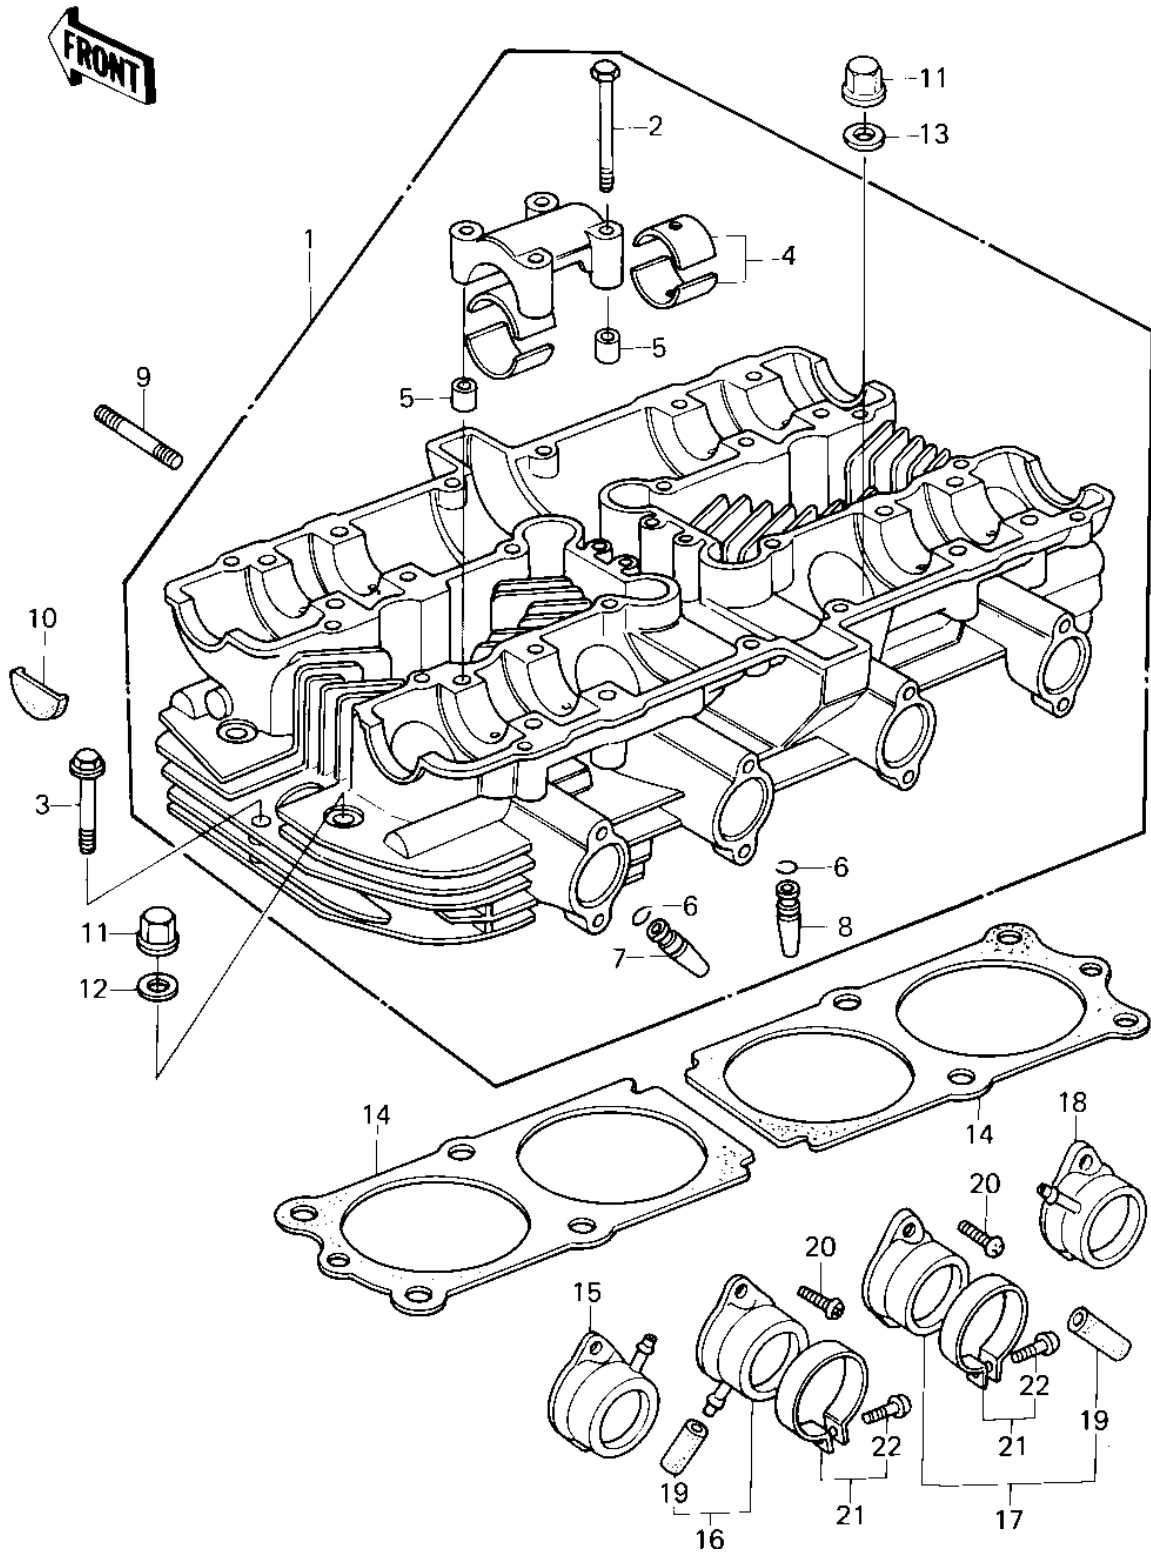

# 1979 Police 1000 PARTS DIAGRAM

CYLINDER HEAD (79-'81 C2/C3/C4)

# 1979 Police 1000 PARTS LIST

CYLINDER HEAD ('79-'81 C2/C3/C4)

ITEM NAME	PART NUMBER	QUANTITY
CYLINDER HEAD,BARREL (Ref # 1)	11002-1019	1
BOLT,6X43 (Ref # 2)	92002-1881	16
BOLT,HEX HEAD,6X45 (Ref # 3)	92003-092	2
BUSHING,CAMSHAFT (Ref # 4)	13034-030	16
PIN-DOWEL (Ref # 5)	92042-007	8
CIRCLIP-VALVE (Ref # 6)	92036-023	8
GUIDE,INLET VALVE (Ref # 7)	12013-009	4
GUIDE,EXHAUST VALVE (Ref # 8)	49002-1002	4
STUD,8X30 (Ref # 9)	92004-1069	8
PLUG,CAM SHAFT (Ref # 10)	92066-017	4
NUT,CYLINDER HEAD (Ref # 11)	92015-076	12
WASHER,PLAIN,10MM (Ref # 12)	92022-215	4
WASHER PLAIN 10MM (Ref # 13)	411B1000	8
GASKET,CYLINDER HEAD (Ref # 14)	11004-076	2
HOLDER,CARBURETOR,L. (Ref # 15)	16065-029	1
HOLDER,CARBURETOR,L. (Ref # 16)	16065-029	1
HOLDER-R.H CARBRETOR (Ref # 17)	16065-028	1
HOLDER-R.H CARBRETOR (Ref # 18)	16065-028	1
RUBBER PLUG (Ref # 19)	92068-006	2
SCREW PAN HEAD 6X18 (Ref # 20)	220B0618	8
CLAMP,HOLDER (Ref # 21)	92037-077	4
SCREW,PAN HEAD (Ref # 22)	92011-037	4