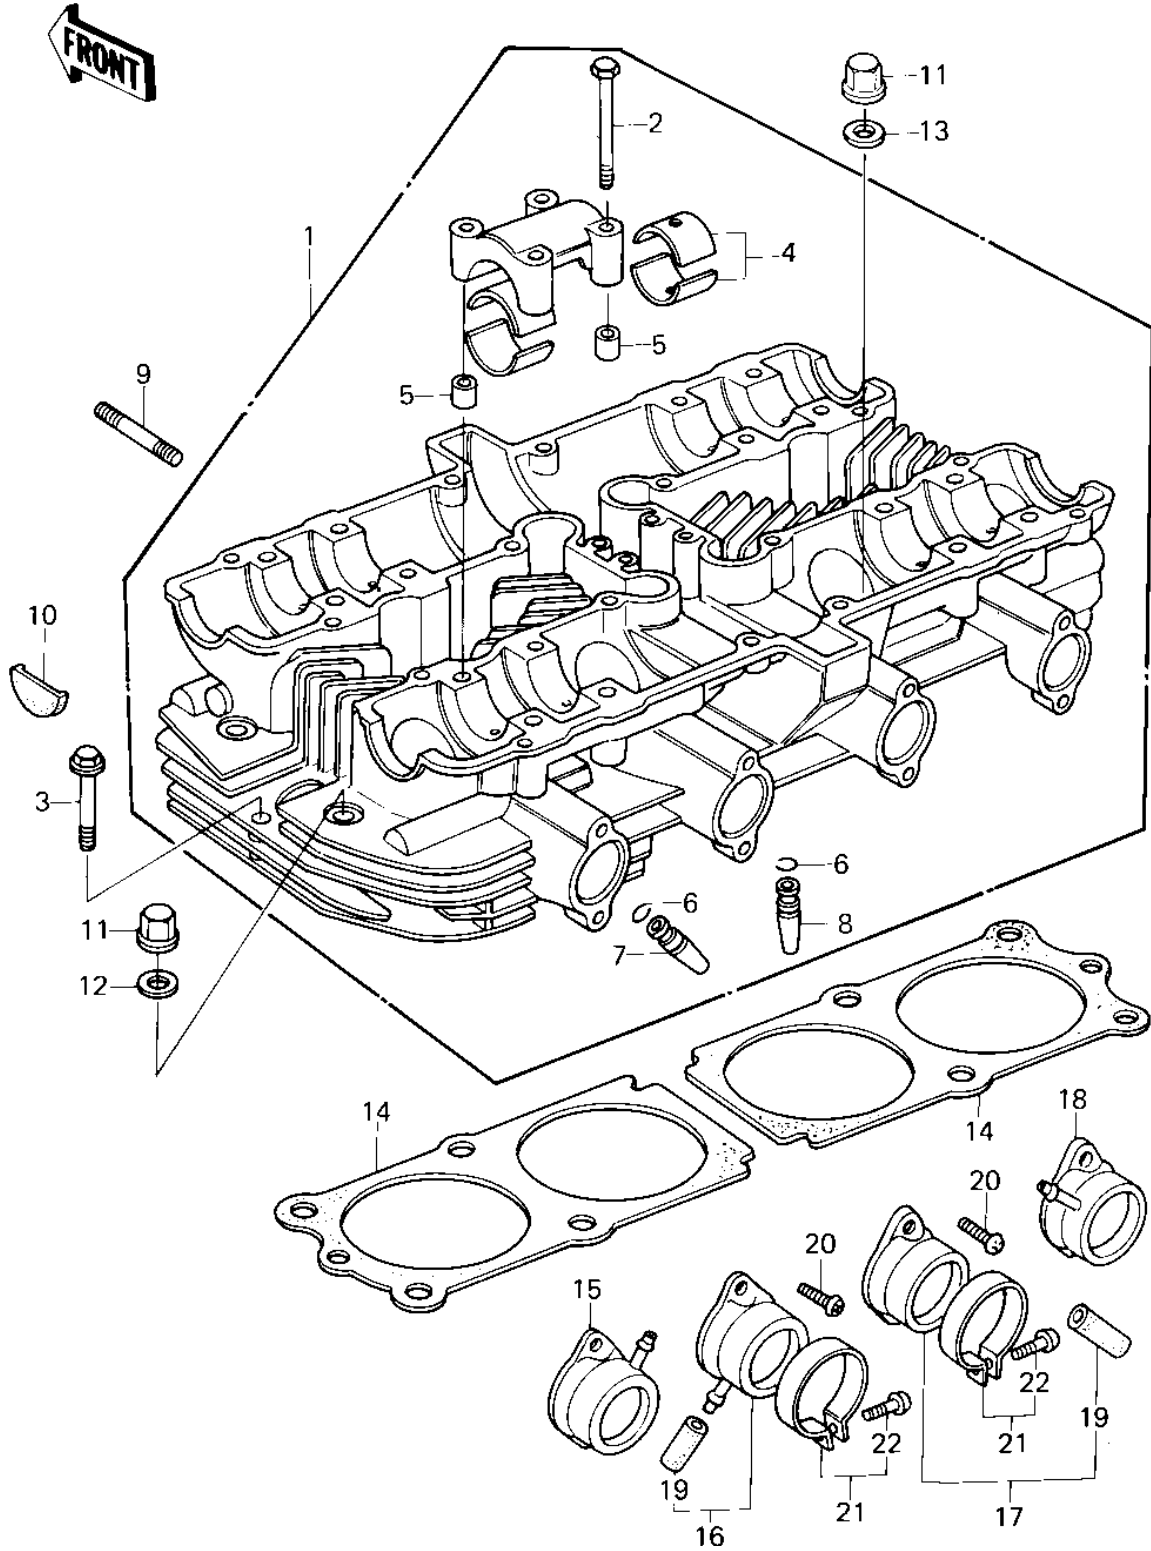

# 1981 Police 1000 PARTS DIAGRAM

CYLINDER HEAD (79-'81 C2/C3/C4)

# 1981 Police 1000 PARTS LIST

CYLINDER HEAD ('79-'81 C2/C3/C4)

ITEM NAME	PART NUMBER	QUANTITY
CYLINDER HEAD,BARREL (Ref # 1)	11002-1019	1
BOLT,6X43 (Ref # 2)	92002-1881	16
BOLT,HEX HEAD,6X45 (Ref # 3)	92003-092	2
BUSHING,CAMSHAFT (Ref # 4)	13034-030	16
PIN-DOWEL (Ref # 5)	92042-007	8
CIRCLIP-VALVE (Ref # 6)	92036-023	8
GUIDE,INLET VALVE (Ref # 7)	12013-009	4
GUIDE,EXHAUST VALVE (Ref # 8)	49002-1002	4
STUD,8X30 (Ref # 9)	92004-1069	8
PLUG,CAM SHAFT (Ref # 10)	92066-017	4
NUT,CYLINDER HEAD (Ref # 11)	92015-076	12
WASHER,PLAIN,10MM (Ref # 12)	92022-215	4
WASHER PLAIN 10MM (Ref # 13)	411B1000	8
GASKET,CYLINDER HEAD (Ref # 14)	11004-076	2
HOLDER,CARBURETOR,L. (Ref # 15)	16065-029	1
HOLDER,CARBURETOR,L. (Ref # 16)	16065-029	1
HOLDER-R.H CARBRETOR (Ref # 17)	16065-028	1
HOLDER-R.H CARBRETOR (Ref # 18)	16065-028	1
RUBBER PLUG (Ref # 19)	92068-006	2
SCREW PAN HEAD 6X18 (Ref # 20)	220B0618	8
CLAMP,HOLDER (Ref # 21)	92037-077	4
SCREW,PAN HEAD (Ref # 22)	92011-037	4