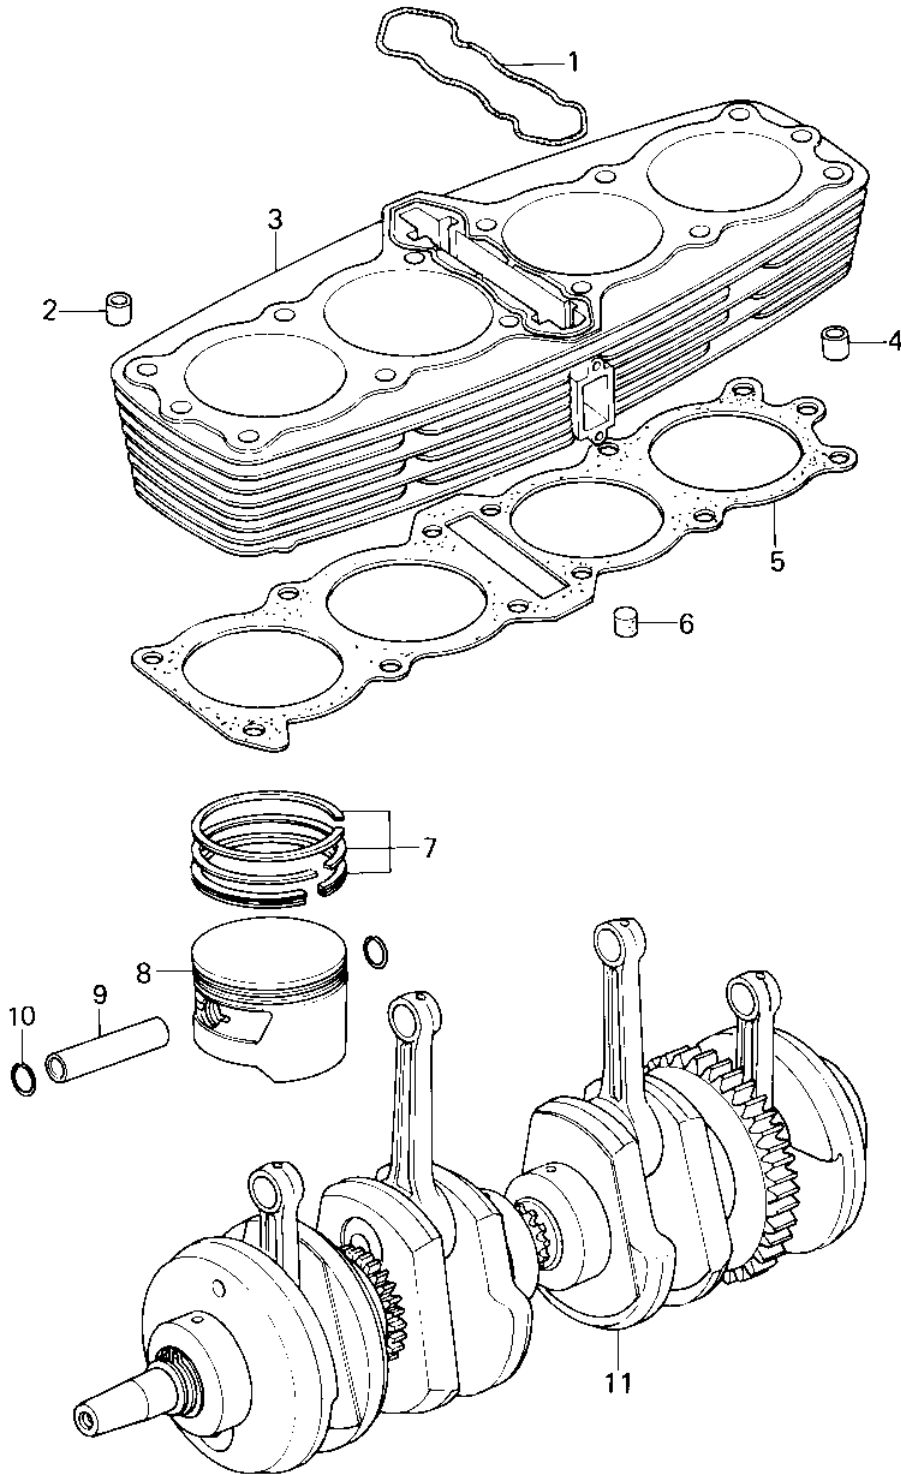

# 1979 Police 1000 PARTS DIAGRAM

CYLINDER/PISTONS/CRANKSHAFT ('79-'81 C2/

# 1979 Police 1000 PARTS LIST

CYLINDER/PISTONS/CRANKSHAFT ('79-'81 C2/

ITEM NAME	PART NUMBER	QUANTITY
GASKET,CYLINDER RUBE (Ref # 1)	92055-062	1
PIN,DOWEL,10X8.2X14 (Ref # 2)	552B1014	2
CYLINDER (Ref # 3)	11005-163-2H	1
PIN,11X14X12.3 (Ref # 4)	92043-1266	2
GASKET,CYLINDER BASE (Ref # 5)	11009-030	1
RUBBER PLUG,CYLINDER (Ref # 6)	92074-030	4
RING SET,STD (Ref # 7)	13008-5012	4
RING SET,0.020"O/S (Ref # 7)	13025-5007	(4
RING SET,0.040"O/S (Ref # 7)	13024-5008	(4
PISTON,S.T.D (Ref # 8)	13001-1005	4
PISTON,0.020 O/S (Ref # 8)	13029-1003	(4
PISTON,0.040 O/S (Ref # 8)	13027-1005	(4
PIN-PISTON (Ref # 9)	13002-022	4
CIRCLIP,PISTON PIN (Ref # 10)	92036-021	8
CRANKSHAFT ASSY (Ref # 11)	13031-1018	1