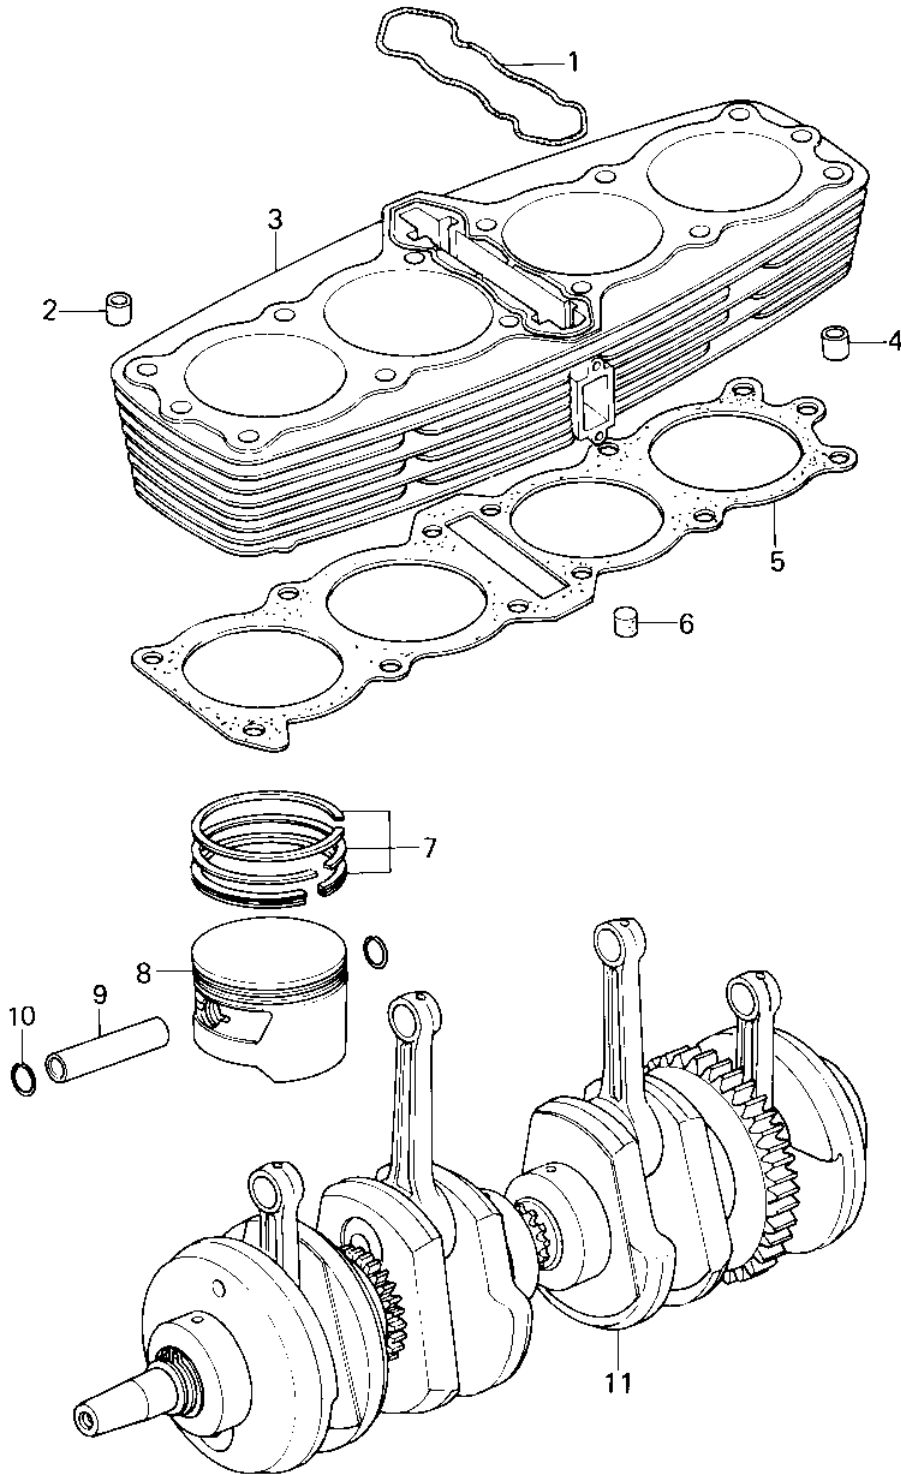

# 1980 Police 1000 PARTS DIAGRAM

CYLINDER/PISTONS/CRANKSHAFT ('79-'81 C2/

# 1980 Police 1000 PARTS LIST

CYLINDER/PISTONS/CRANKSHAFT ('79-'81 C2/

ITEM NAME	PART NUMBER	QUANTITY
GASKET,CYLINDER RUBE (Ref # 1)	92055-062	1
PIN,DOWEL,10X8.2X14 (Ref # 2)	552B1014	2
CYLINDER (Ref # 3)	11005-163-2H	1
PIN,11X14X12.3 (Ref # 4)	92043-1266	2
GASKET,CYLINDER BASE (Ref # 5)	11009-030	1
RUBBER PLUG,CYLINDER (Ref # 6)	92074-030	4
RING SET,STD (Ref # 7)	13008-5012	4
RING SET,0.020"O/S (Ref # 7)	13025-5007	(4
RING SET,0.040"O/S (Ref # 7)	13024-5008	(4
PISTON,S.T.D (Ref # 8)	13001-1005	4
PISTON,0.020 O/S (Ref # 8)	13029-1003	(4
PISTON,0.040 O/S (Ref # 8)	13027-1005	(4
PIN-PISTON (Ref # 9)	13002-022	4
CIRCLIP,PISTON PIN (Ref # 10)	92036-021	8
CRANKSHAFT ASSY (Ref # 11)	13031-1040	1