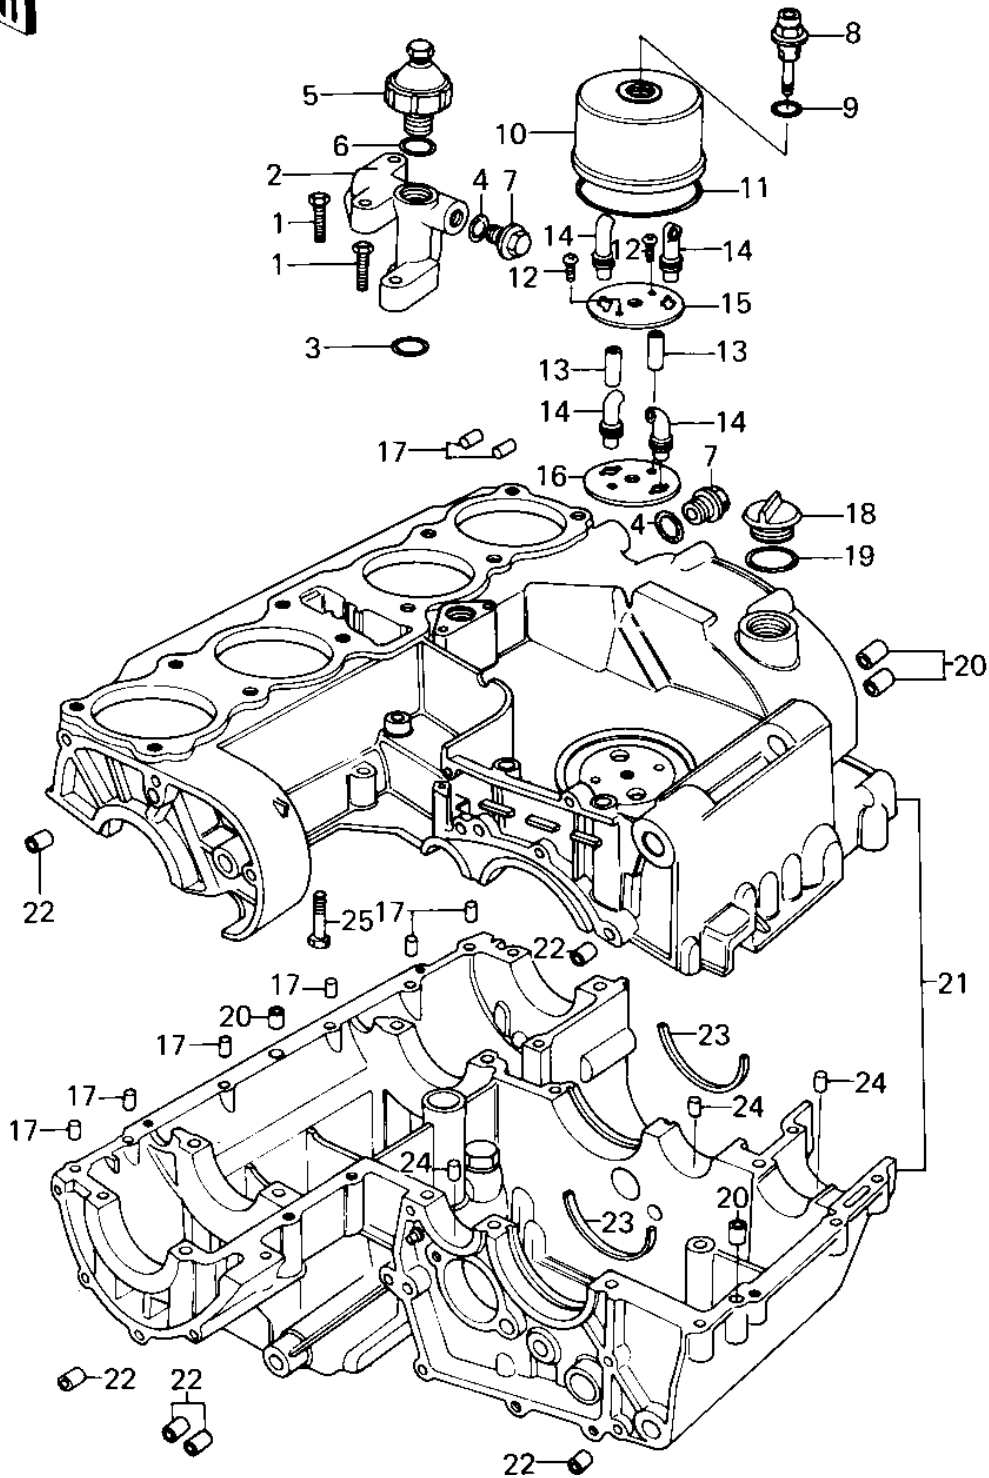

1979 Police 1000 PARTS DIAGRAM

CRANKCASE/BREATHER COVER ('79-'81 C2/C3/

1979 Police 1000 PARTS LIST

CRANKCASE/BREATHER COVER ('79-'81 C2/C3/

ITEM NAME	PART NUMBER	QUANTITY
BOLT,HEX HEAD,6X35 (Ref # 1)	92001-164	4
PIPE (Ref # 2)	16109-003	1
"O" RING,18MM (Ref # 3)	670B2018	2
"O" RING,15MM (Ref # 4)	670B2015	2
SWITCH,OIL PRESSURE (Ref # 5)	27010-1013	1
"O" RING (Ref # 6)	92055-055	1
PLUG (Ref # 7)	92066-021	2
BOLT,BREATHER FITTIN (Ref # 8)	92003-098	1
"O" RING,16MM (Ref # 9)	670B2016	1
BODY,BREATHER (Ref # 10)	14070-007	1
"O" RING,91MM (Ref # 11)	92055-052	1
SCREW PAN HEAD 6X40 (Ref # 12)	220B0640	2
COLLAR,IGNITION COIL (Ref # 13)	92027-276	2
TUBE,BREATHER (Ref # 14)	92059-140	4
PLATE,BREATHER (Ref # 15)	14068-009	1
PLATE,BREATHER (Ref # 16)	14068-007	1
PIN,DOWEL,6X14 (Ref # 17)	610A0614	8
PLUG,OIL FILLER (Ref # 18)	16115-013	1
"O" RING,31MM (Ref # 19)	92055-049	1
PIN,DOWEL,10X8.2X14 (Ref # 20)	92043-1037	4
CRANKCASE SET (Ref # 21)	14001-5025	1
PIN-DOWEL (Ref # 22)	92042-007	8
RING,POSITION (Ref # 23)	14013-1004	2
RING-BEARING SET (Ref # 23)	14013-013	AR
PIN DOWEL 6MM (Ref # 24)	92042-016	3
BOLT,HEX HEAD,8X72 (Ref # 25)	92003-107	4