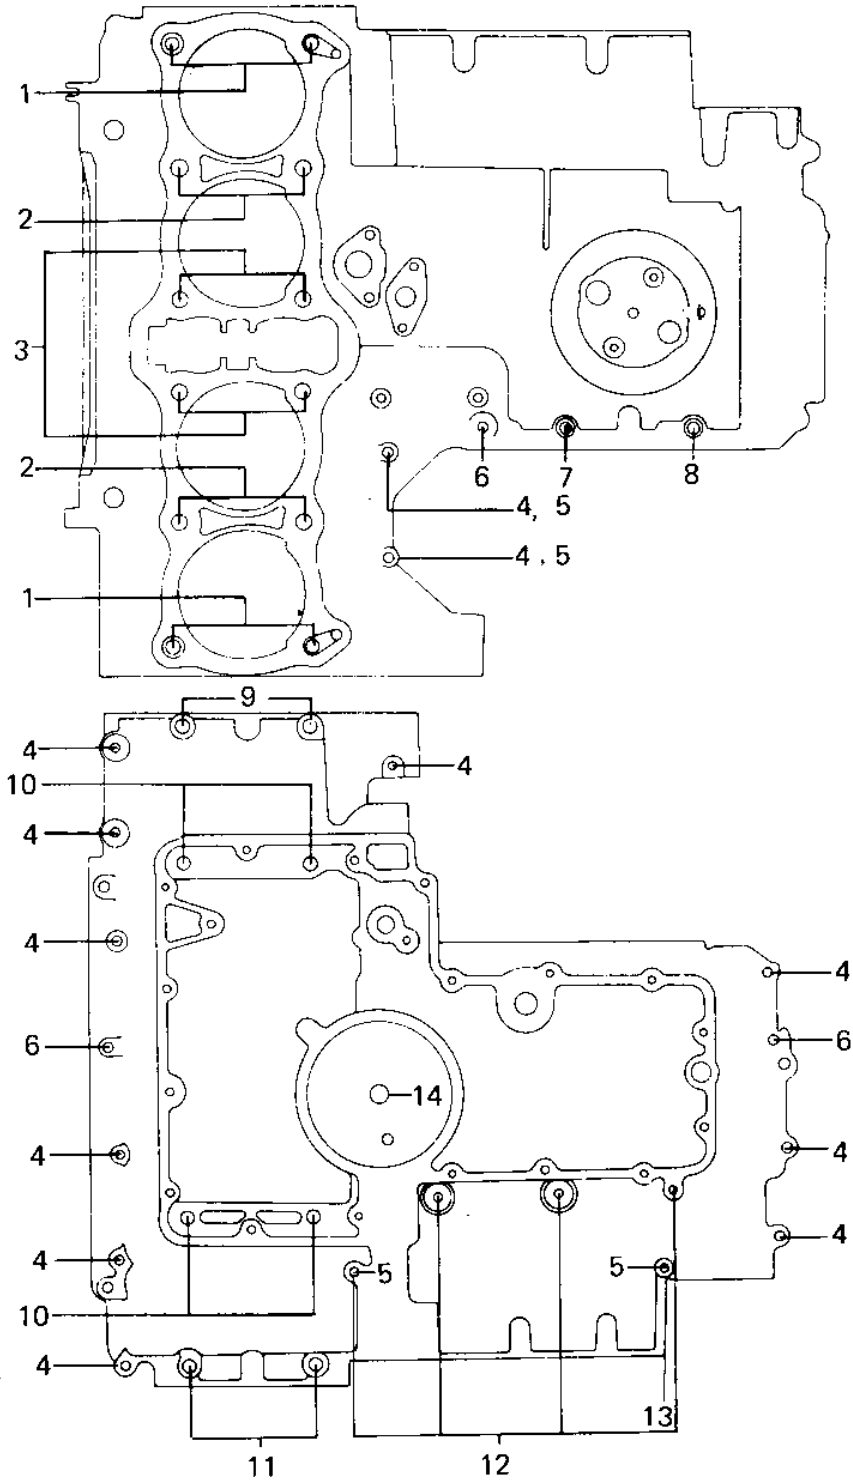

# 1979 Police 1000 PARTS DIAGRAM

CRANKCASE BOLT & STUD PATTERN ('79-'81 C)

102

# 1979 Police 1000 PARTS LIST

## CRANKCASE BOLT & STUD PATTERN ('79-'81 C)

ITEM NAME	PART NUMBER	QUANTITY
STUD,10X158 (Ref # 1)	92004-1003	4
STUD,10X133 (Ref # 2)	92004-1004	4
STUD,10X190 (Ref # 3)	92004-1002	4
BOLT,HEX HEAD,6X41 (Ref # 4)	92003-109	12
CLAMP,WIRING HARNESS (Ref # 5)	21126-008	4
BOLT,HEX HEAD,6X54 (Ref # 6)	92003-110	3
BOLT,HEX HEAD,6X99 (Ref # 7)	92003-111	1
BOLT,HEX HEAD,6X116 (Ref # 8)	92003-113	1
BOLT-FLANGED,8X95 (Ref # 9)	130P0895	2
BOLT,HEX HEAD,8X72 (Ref # 10)	92003-107	4
BOLT,HEX HEAD,8X81 (Ref # 11)	92003-108	2
BOLT-FLANGED,6X95 (Ref # 12)	130G0695	4
BOLT-FLANGED,6X70 (Ref # 13)	130G0670	1
O RING,0.D=18MM (Ref # 14)	92055-048	1