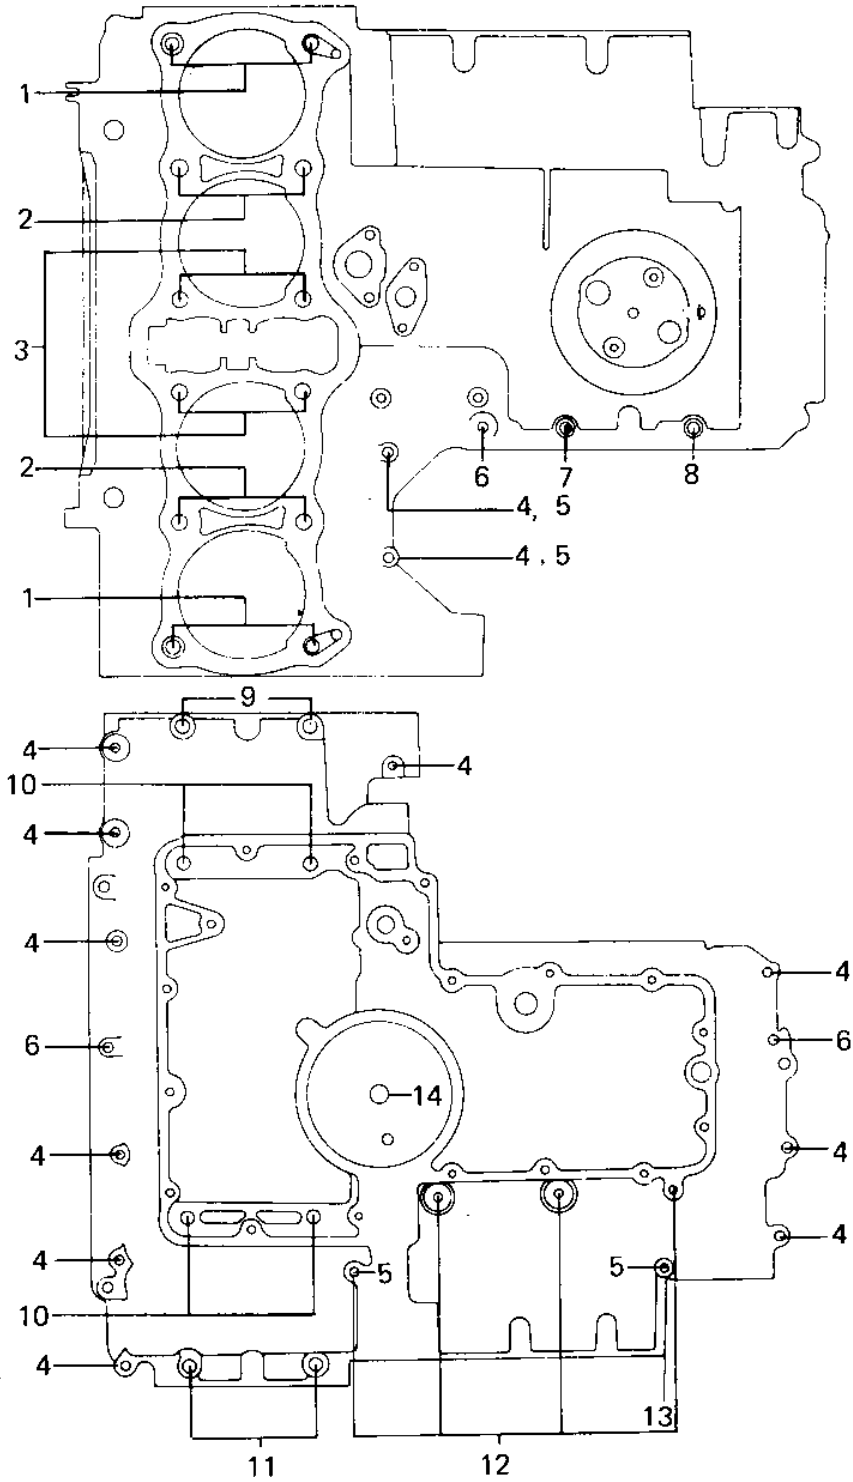

1981 Police 1000 PARTS DIAGRAM

CRANKCASE BOLT & STUD PATTERN ('79-'81 C)

1981 Police 1000 PARTS LIST

CRANKCASE BOLT & STUD PATTERN ('79-'81 C)

ITEM NAME	PART NUMBER	QUANTITY
STUD,10X158 (Ref # 1)	92004-1003	4
STUD,10X133 (Ref # 2)	92004-1004	4
STUD,10X190 (Ref # 3)	92004-1002	4
BOLT,HEX HEAD,6X41 (Ref # 4)	92003-109	12
CLAMP,WIRING HARNESS (Ref # 5)	21126-008	4
BOLT,HEX HEAD,6X54 (Ref # 6)	92003-110	3
BOLT,HEX HEAD,6X99 (Ref # 7)	92003-111	1
BOLT,HEX HEAD,6X116 (Ref # 8)	92003-113	1
BOLT-FLANGED,8X95 (Ref # 9)	130P0895	2
BOLT,HEX HEAD,8X72 (Ref # 10)	92003-107	4
BOLT,HEX HEAD,8X81 (Ref # 11)	92003-108	2
BOLT-FLANGED,6X95 (Ref # 12)	130G0695	4
BOLT-FLANGED,6X70 (Ref # 13)	130G0670	1
O RING,0.D=18MM (Ref # 14)	92055-048	1