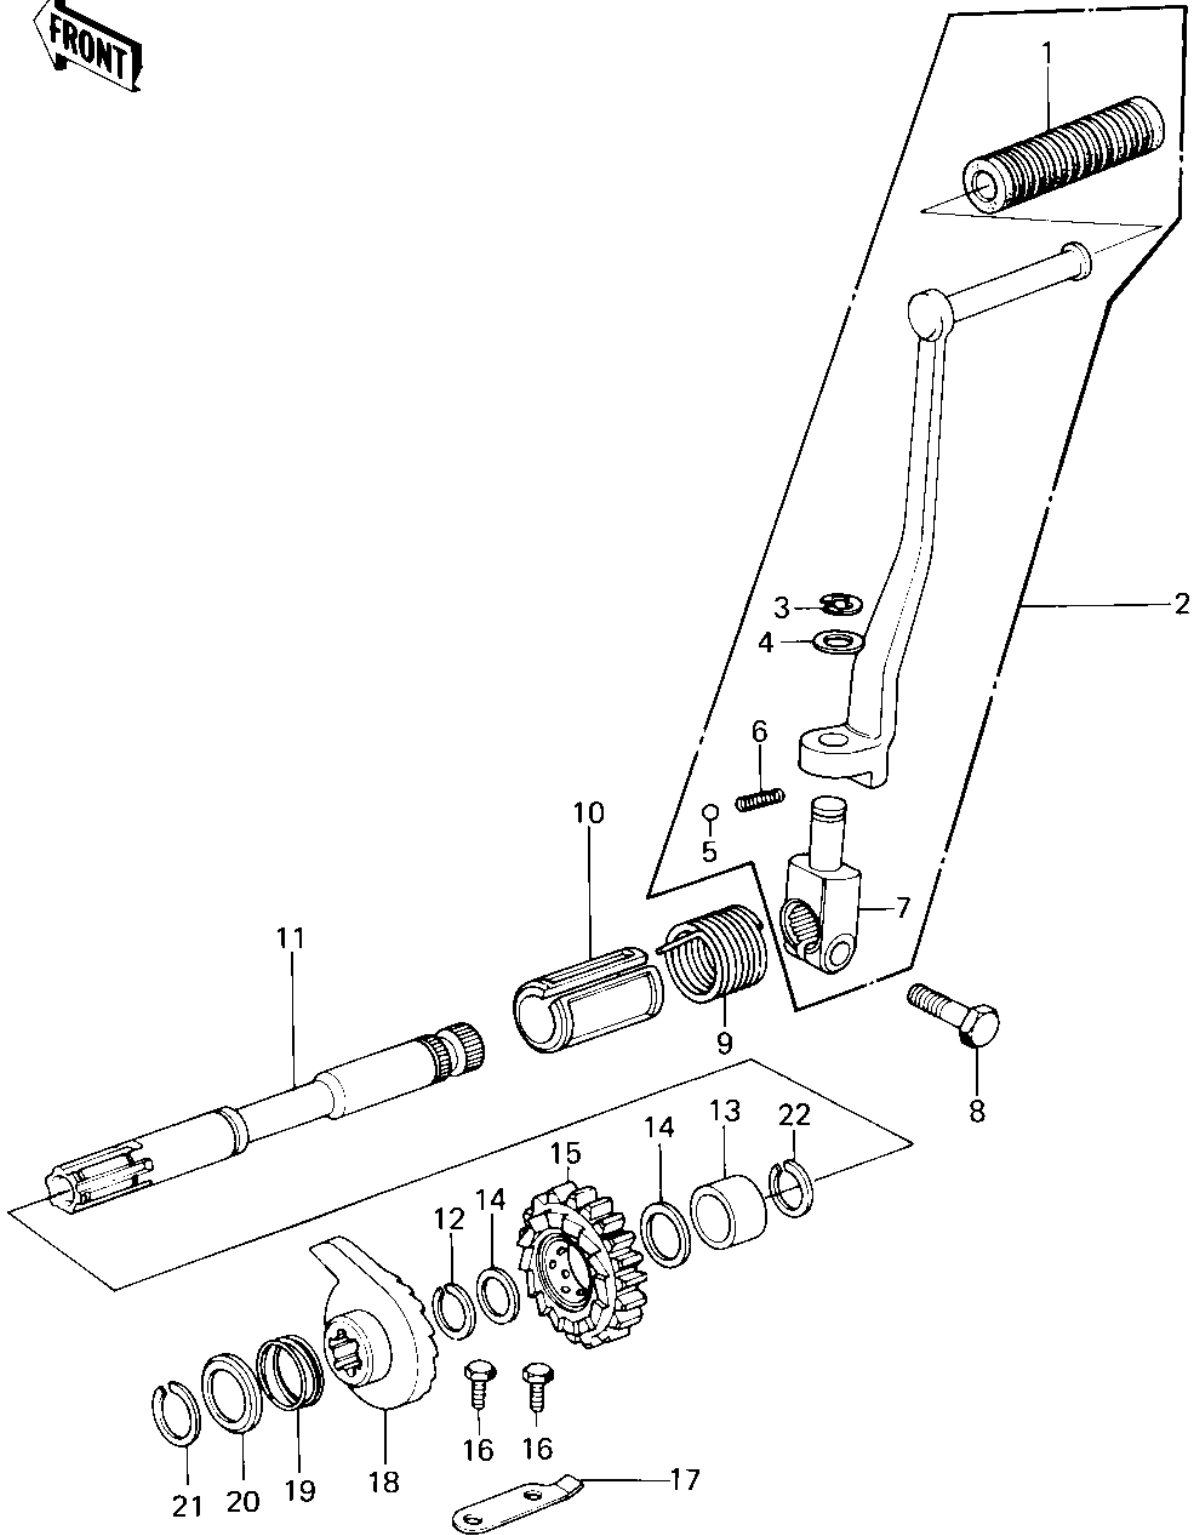

# 1980 Police 1000 PARTS DIAGRAM

KICKSTARTER MECHANISM ('79-'81 C2/C3/C4)

102

# 1980 Police 1000 PARTS LIST

KICKSTARTER MECHANISM ('79-'81 C2/C3/C4)

ITEM NAME	PART NUMBER	QUANTITY
RUBBER KICK PEDAL (Ref # 1)	13063-004	1
PEDAL,KICKSTARTER (Ref # 2)	13058-044	1
CIRCLIP 10MM (Ref # 3)	482J0100	1
WASHER BRAKE PEDAL (Ref # 4)	92022-085	1
BALL STEEL 1/4' (Ref # 5)	600A0800	1
SPRING KICK PEDAL (Ref # 6)	92081-020	1
BOSS-KICK PEDAL (Ref # 7)	13061-014	1
BOLT-HEX HEAD,10X25 (Ref # 8)	114B1025	1
SPRING,KICKSTARTER (Ref # 9)	92082-004	1
GUID,KICK SPRING (Ref # 10)	13070-1008	1
SHAFT,KICKSTARTER (Ref # 11)	13066-1004	1
CIRCLIP,25MM (Ref # 12)	92033-025	1
COLLAR,KICKSHAFT (Ref # 13)	92028-126	1
WASHER,PLAIN,22MM (Ref # 14)	92022-207	2
GEAR,KICKSTARTER (Ref # 15)	59051-1006	1
BOLT-UPSET (Ref # 16)	112G0614	2
STOPPER,KICKSTARTER (Ref # 17)	13072-012	1
RATCHET,KICK SHAFT (Ref # 18)	13078-011	1
SPRING RATCHET (Ref # 19)	92081-104	1
CAP,KICKSTARTER (Ref # 20)	92102-008	1
CIRCLIP,19MM (Ref # 21)	480J1900	1
CIRCLIP,22MM (Ref # 22)	480J2200	1