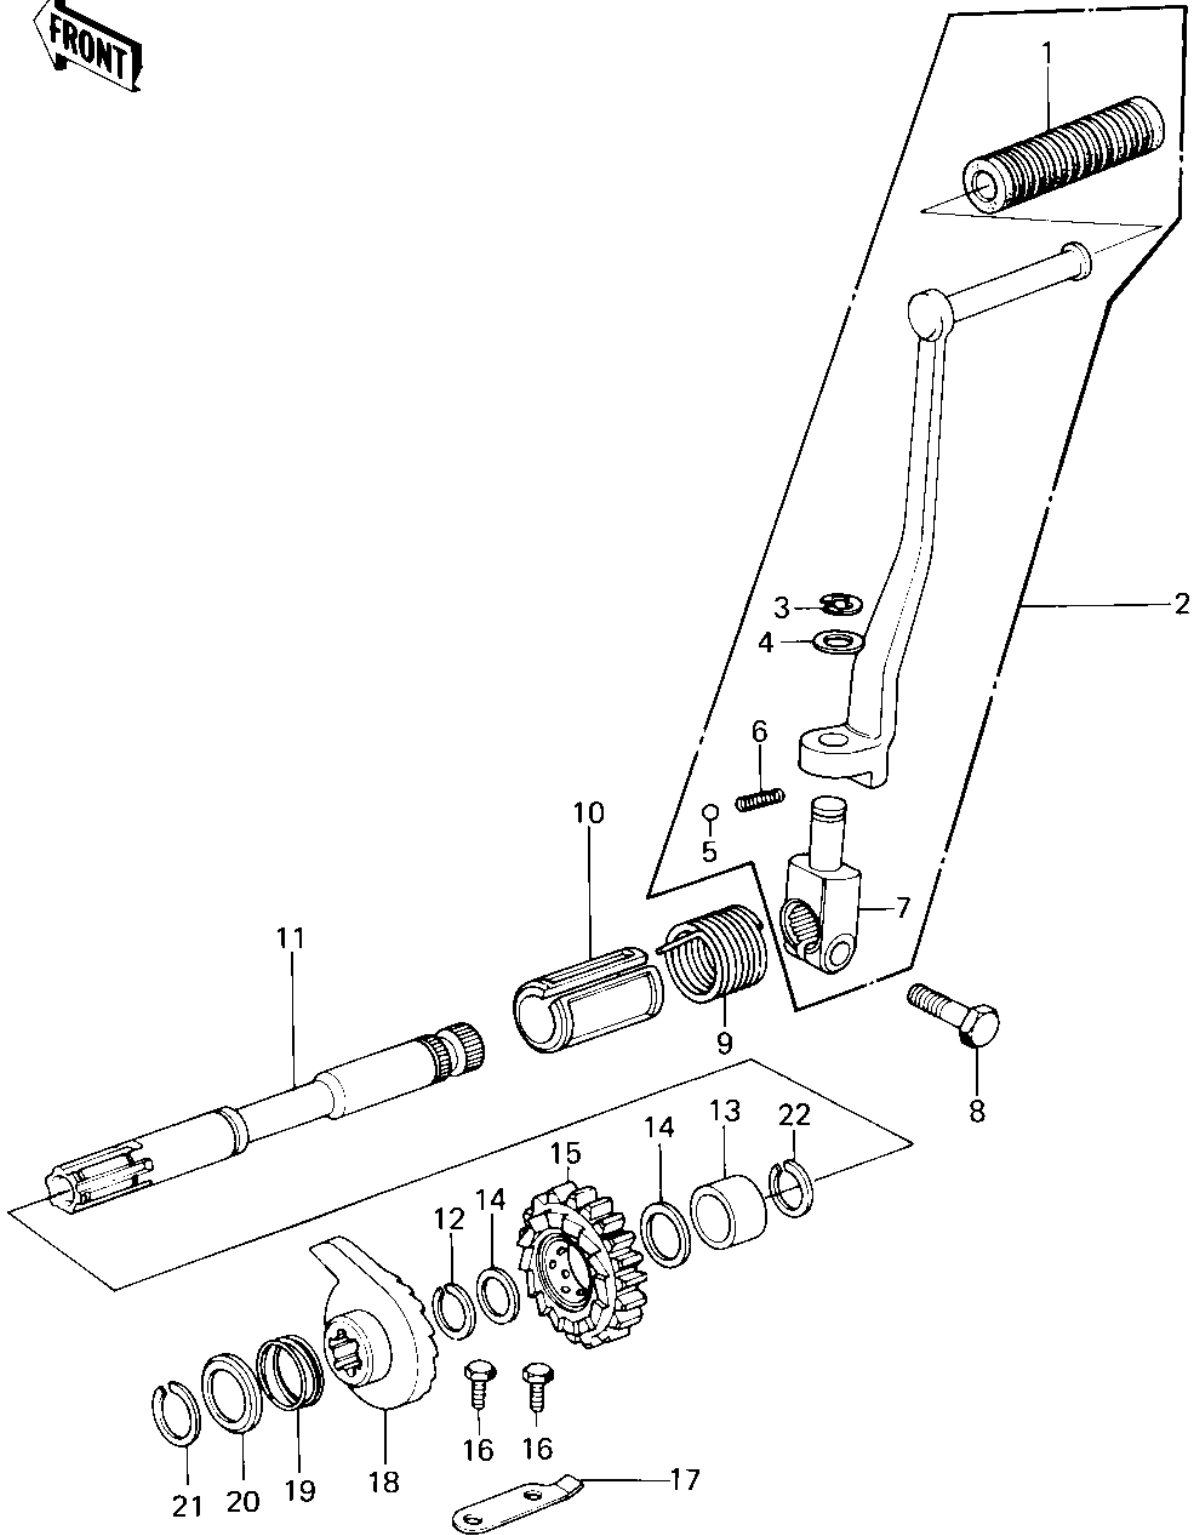

# 1980 Police 1000 PARTS DIAGRAM

KICKSTARTER MECHANISM ('79-'81 C2/C3/C4)

102.

# 1980 Police 1000 PARTS LIST

KICKSTARTER MECHANISM ('79-'81 C2/C3/C4)

ITEM NAME	PART NUMBER	QUANTITY
RUBBER KICK PEDAL (Ref # 1)	13063-004	1
PEDAL,KICKSTARTER (Ref # 2)	13058-044	1
CIRCLIP 10MM (Ref # 3)	482J0100	1
WASHER BRAKE PEDAL (Ref # 4)	92022-085	1
BALL STEEL 1/4' (Ref # 5)	600A0800	1
SPRING KICK PEDAL (Ref # 6)	92081-020	1
BOSS-KICK PEDAL (Ref # 7)	13061-014	1
BOLT-HEX HEAD,10X25 (Ref # 8)	114B1025	1
SPRING,KICKSTARTER (Ref # 9)	92082-004	1
GUID,KICK SPRING (Ref # 10)	13070-1008	1
SHAFT,KICKSTARTER (Ref # 11)	13066-1004	1
CIRCLIP,25MM (Ref # 12)	92033-025	1
COLLAR,KICKSHAFT (Ref # 13)	92028-126	1
WASHER,PLAIN,22MM (Ref # 14)	92022-207	2
GEAR,KICKSTARTER (Ref # 15)	59051-1006	1
BOLT-UPSET (Ref # 16)	112G0614	2
STOPPER,KICKSTARTER (Ref # 17)	13072-012	1
RATCHET,KICK SHAFT (Ref # 18)	13078-011	1
SPRING RATCHET (Ref # 19)	92081-104	1
CAP,KICKSTARTER (Ref # 20)	92102-008	1
CIRCLIP,19MM (Ref # 21)	480J1900	1
CIRCLIP,22MM (Ref # 22)	480J2200	1