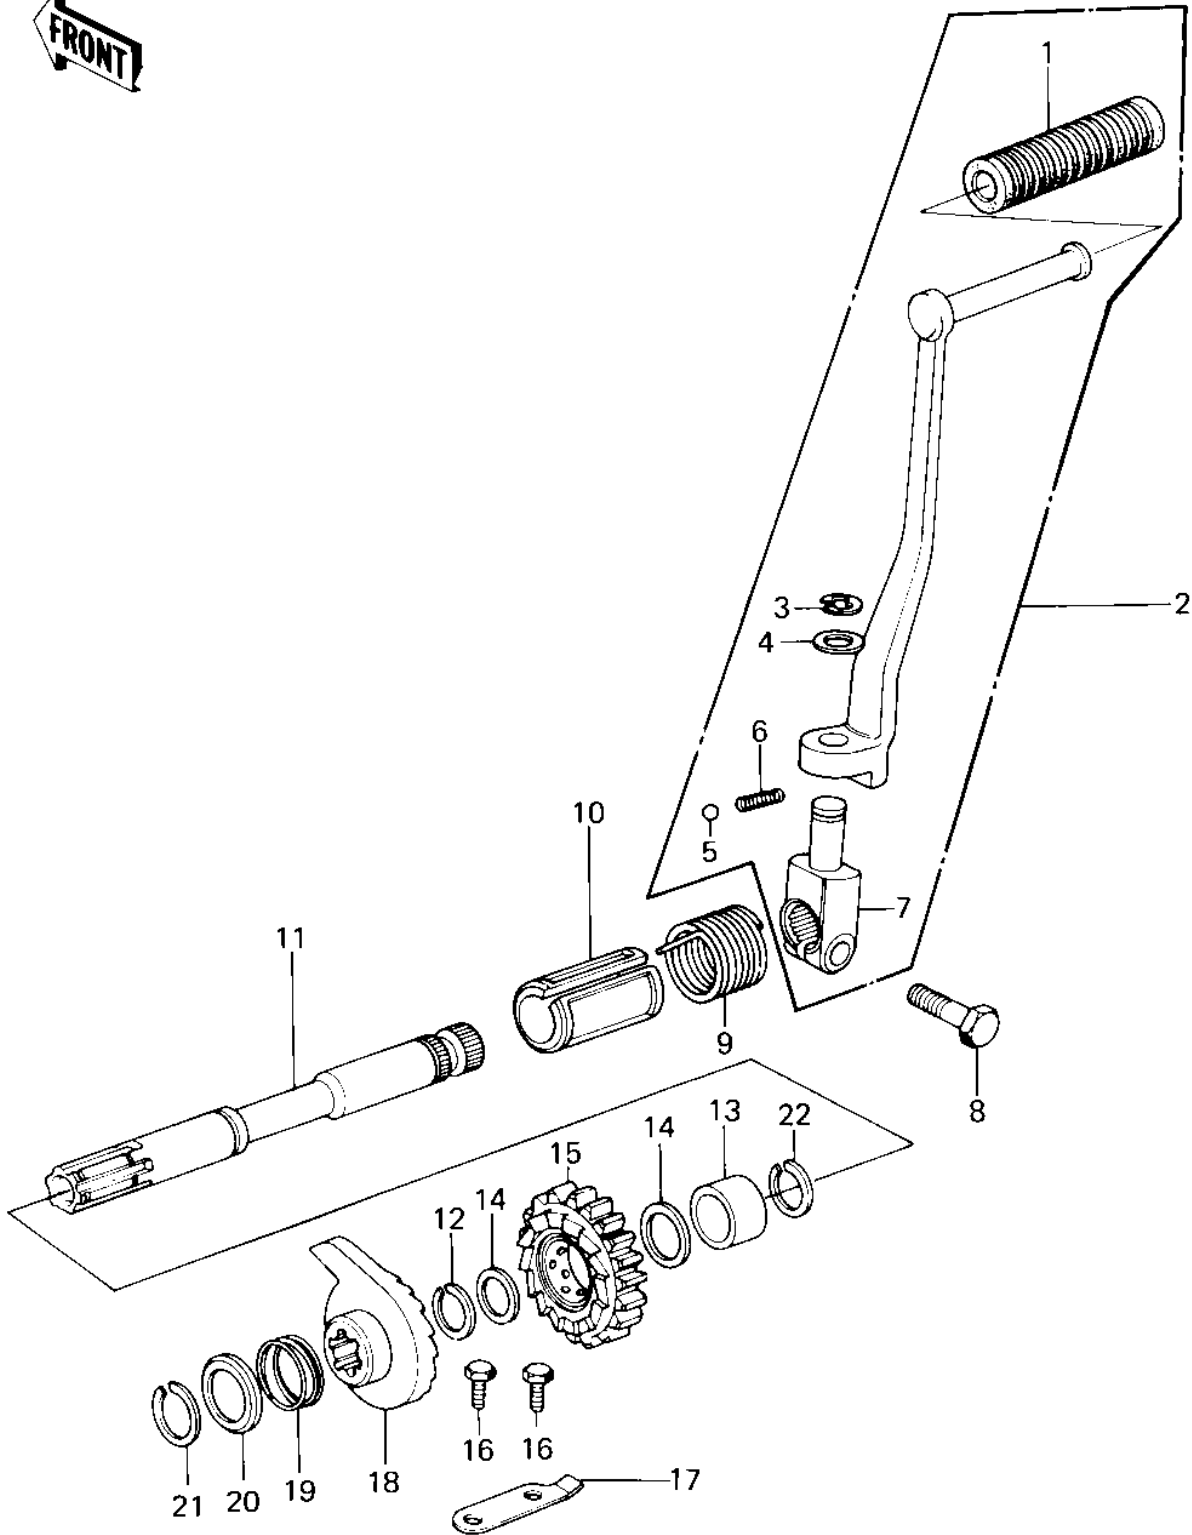

1981 Police 1000 PARTS DIAGRAM

KICKSTARTER MECHANISM ('79-'81 C2/C3/C4)

102.

1981 Police 1000 PARTS LIST

KICKSTARTER MECHANISM ('79-'81 C2/C3/C4)

ITEM NAME	PART NUMBER	QUANTITY
RUBBER KICK PEDAL (Ref # 1)	13063-004	1
PEDAL,KICKSTARTER (Ref # 2)	13058-044	1
CIRCLIP 10MM (Ref # 3)	482J0100	1
WASHER BRAKE PEDAL (Ref # 4)	92022-085	1
BALL STEEL 1/4' (Ref # 5)	600A0800	1
SPRING KICK PEDAL (Ref # 6)	92081-020	1
BOSS-KICK PEDAL (Ref # 7)	13061-014	1
BOLT-HEX HEAD,10X25 (Ref # 8)	114B1025	1
SPRING,KICKSTARTER (Ref # 9)	92082-004	1
GUID,KICK SPRING (Ref # 10)	13070-1008	1
SHAFT,KICKSTARTER (Ref # 11)	13066-1004	1
CIRCLIP,25MM (Ref # 12)	92033-025	1
COLLAR,KICKSHAFT (Ref # 13)	92028-126	1
WASHER,PLAIN,22MM (Ref # 14)	92022-207	2
GEAR,KICKSTARTER (Ref # 15)	59051-1006	1
BOLT-UPSET (Ref # 16)	112G0614	2
STOPPER,KICKSTARTER (Ref # 17)	13072-012	1
RATCHET,KICK SHAFT (Ref # 18)	13078-011	1
SPRING RATCHET (Ref # 19)	92081-104	1
CAP,KICKSTARTER (Ref # 20)	92102-008	1
CIRCLIP,19MM (Ref # 21)	480J1900	1
CIRCLIP,22MM (Ref # 22)	480J2200	1