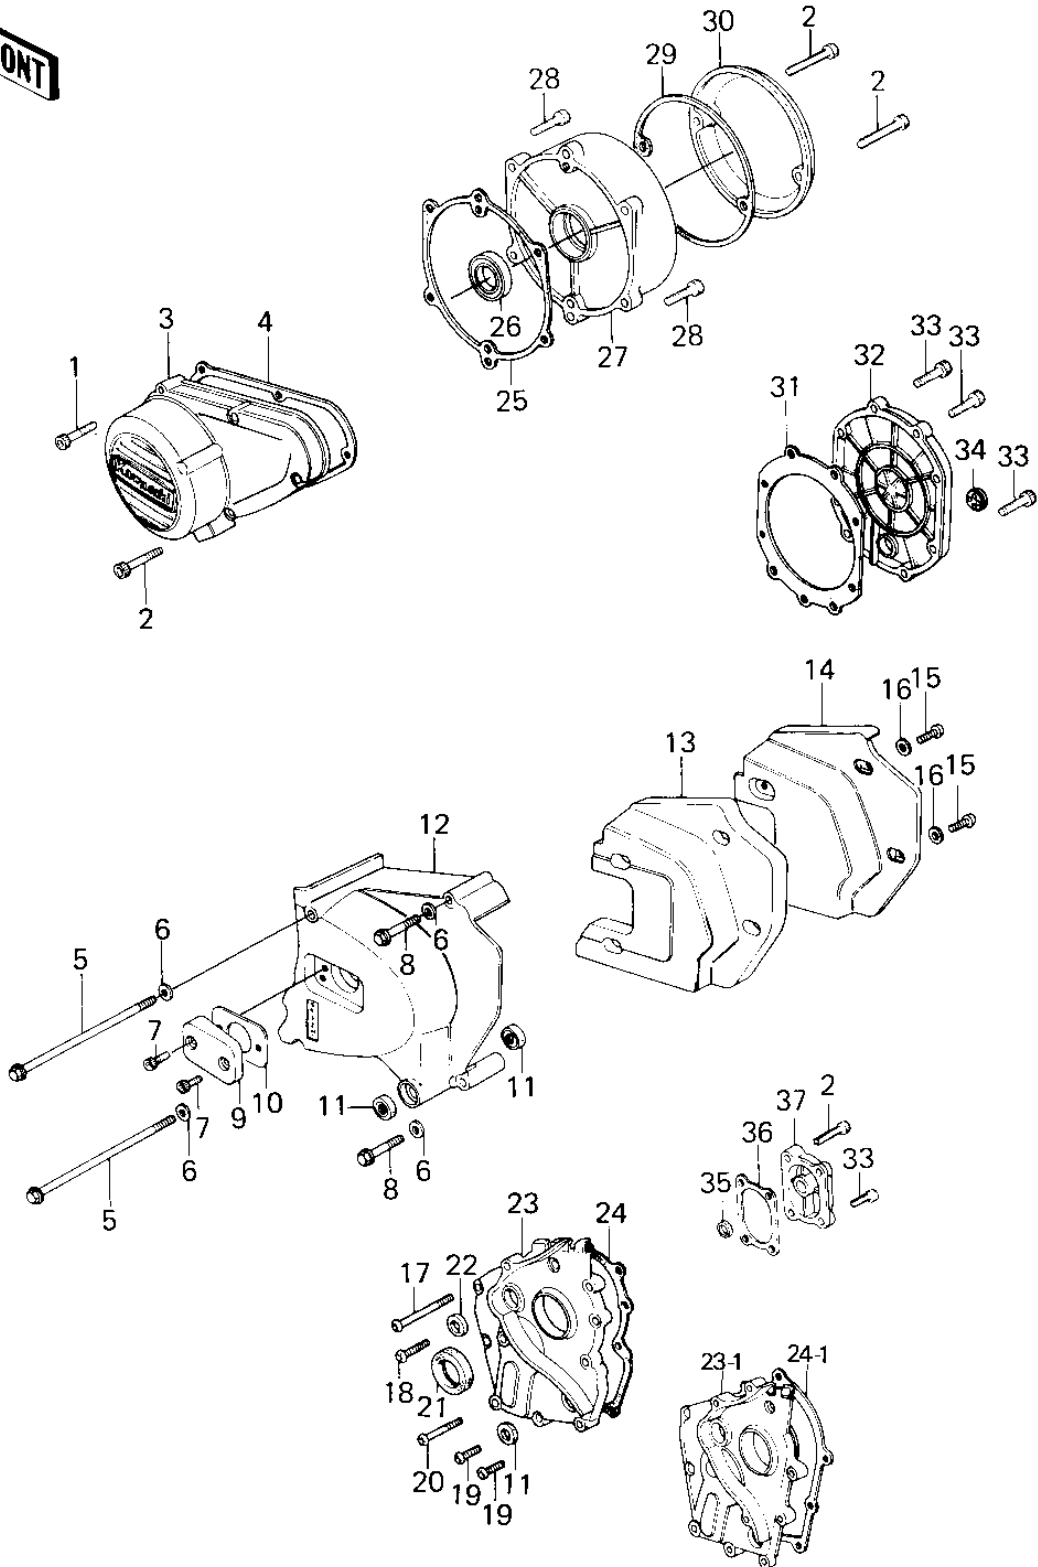

1979 Police 1000 PARTS DIAGRAM

ENGINE COVERS ('79-'81 C2/C3/C4)

1979 Police 1000 PARTS LIST

ENGINE COVERS ('79-'81 C2/C3/C4)

ITEM NAME	PART NUMBER	QUANTITY
BOLT,SOCKET,6X30 (Ref # 1)	120P0630	6
BOLT,SOCKET,6X40 (Ref # 2)	120P0640	6
COVER,GNERATOR (Ref # 3)	14031-1026	1
GASKET,GENERATOR COV (Ref # 4)	11060-1075	1
BOLT-UPSET,6X125 (Ref # 5)	112G06125	2
WASHER PLAIN 6MM (Ref # 6)	410B0600	4
BOLT,SOCKET,6X16 (Ref # 7)	120P0616	2
BOLT,6X70 (Ref # 8)	110G0670	2
COVER,CLUTCH ADJUSTI (Ref # 9)	14025-1038	1
GASKET,CLUTCH ADJ CO (Ref # 10)	11009-1126	1
OIL SEAL SB12205 (Ref # 11)	92049-004	3
COVER,FRONT CHAIN (Ref # 12)	14026-1017	1
ARRESTER,SOUND (Ref # 13)	92075-1064	1
COVER,SOUND ARRESTER (Ref # 14)	14025-1044	1
SCREW PAN HEAD 6X12 (Ref # 15)	220B0612	4
WASHER PLAIN 6MM (Ref # 16)	410B0600	4
SCREW PAN HEAD 6X60 (Ref # 17)	220B0660	1
SCREW PAN HEAD 6X28 (Ref # 18)	220B0628	1
SCREW PAN HEAD 6X22 (Ref # 19)	220B0622	5
SCREW PAN HEAD 6X40 (Ref # 20)	220B0640	2
OIL SEAL SC325210 (Ref # 21)	92050-024	1
OIL SEAL,TC7187 (Ref # 22)	92050-048	1
COVER,TRANSMISSION (Ref # 23-1)	14025-1106	1
GASKET,MISSION COVER (Ref # 24-1)	14058-004	1
GASKET,RH ENGINE COV (Ref # 25)	11060-1071	1
OIL SEAL,S25407R (Ref # 26)	92050-047	1
COVER,R.H ENGINE (Ref # 27)	14032-083	1
BOLT,SOCKET,6X22 (Ref # 28)	120P0622	6
GASKET,POINT CAP (Ref # 29)	14050-006	1

1979 Police 1000 PARTS LIST

ENGINE COVERS ('79-'81 C2/C3/C4)

ITEM NAME	PART NUMBER	QUANTITY
COVER,CONTACT BRAKER (Ref # 30)	14025-1082	1
GASKET,CLUTCH (Ref # 31)	14046-024	1
COVER,CLUTCH (Ref # 32)	14032-1015	1
BOLT,6X25 (Ref # 33)	120P0625	11
GAUGE,OIL LEVEL (Ref # 34)	52015-004	1
OIL SEAL,SC22325 (Ref # 35)	92049-1048	1
GASKET,KICK COVER (Ref # 36)	14046-025	1
COVER,KICKSTARTER, (Ref # 37)	14032-075-21	1